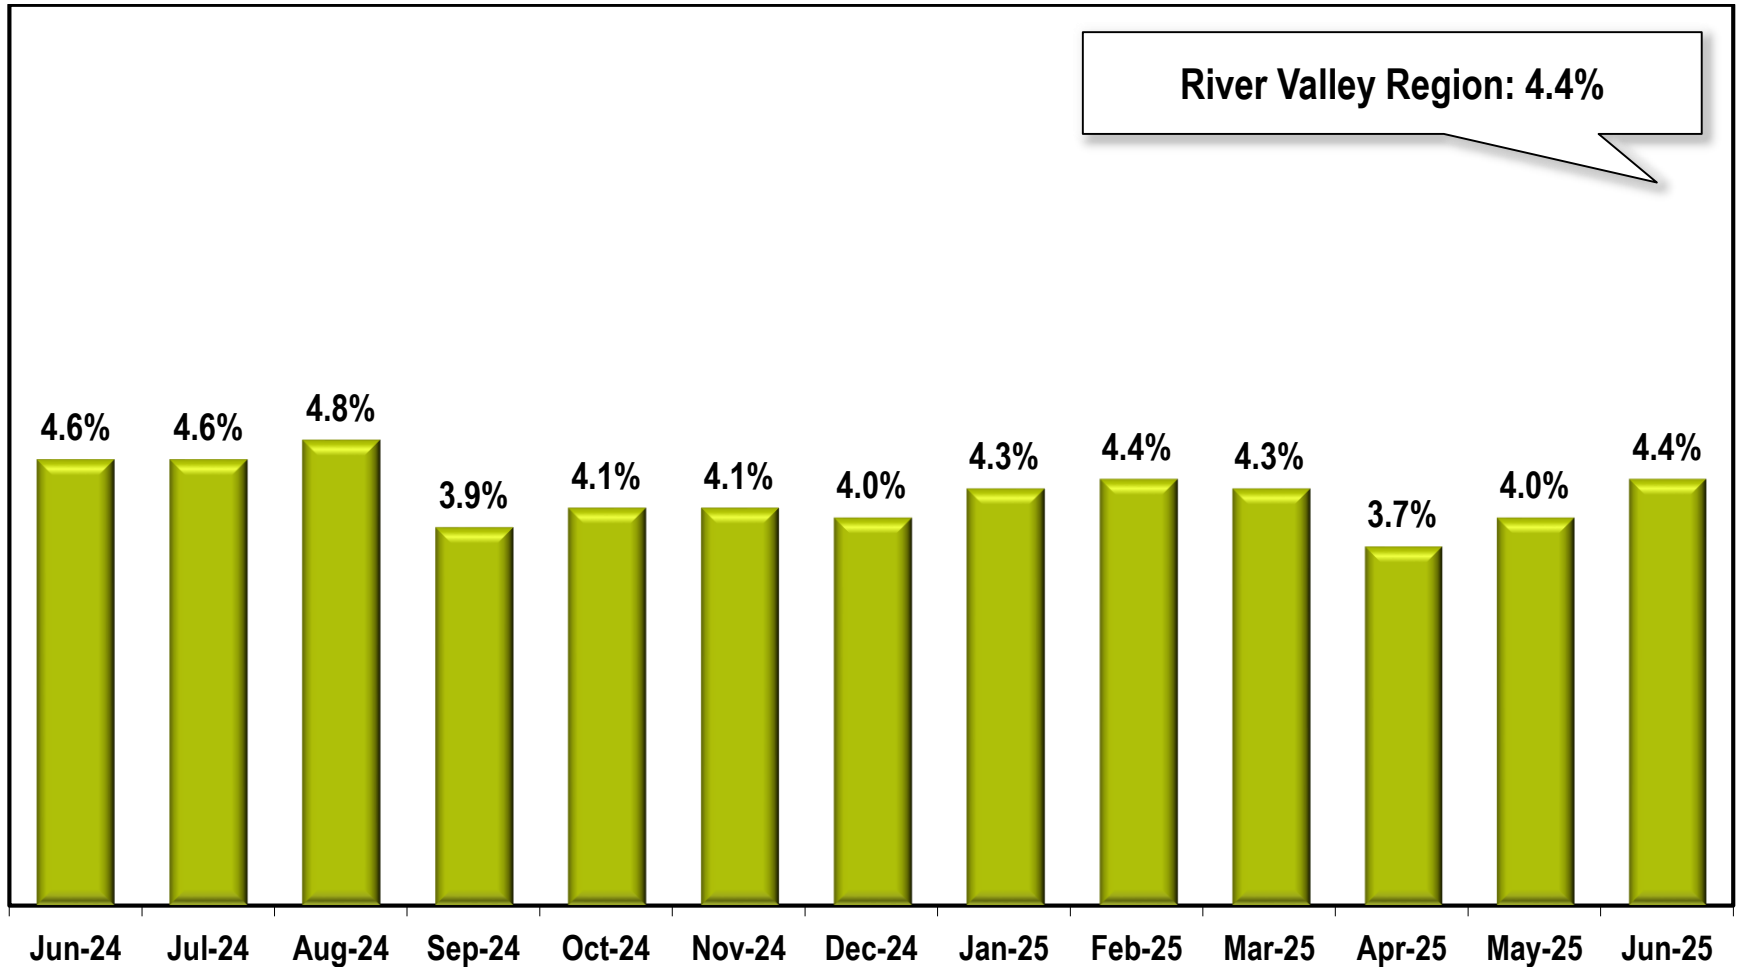

# River Valley Region Unemployment Rate

(Not Seasonally Adjusted)

Note: River Valley Region includes Chattahoochee, Clay, Crisp, Dooly, Harris, Macon, Marion, Muscogee, Quitman, Randolph, Schley, Stewart, Sumter, Talbot, Taylor, and Webster counties.