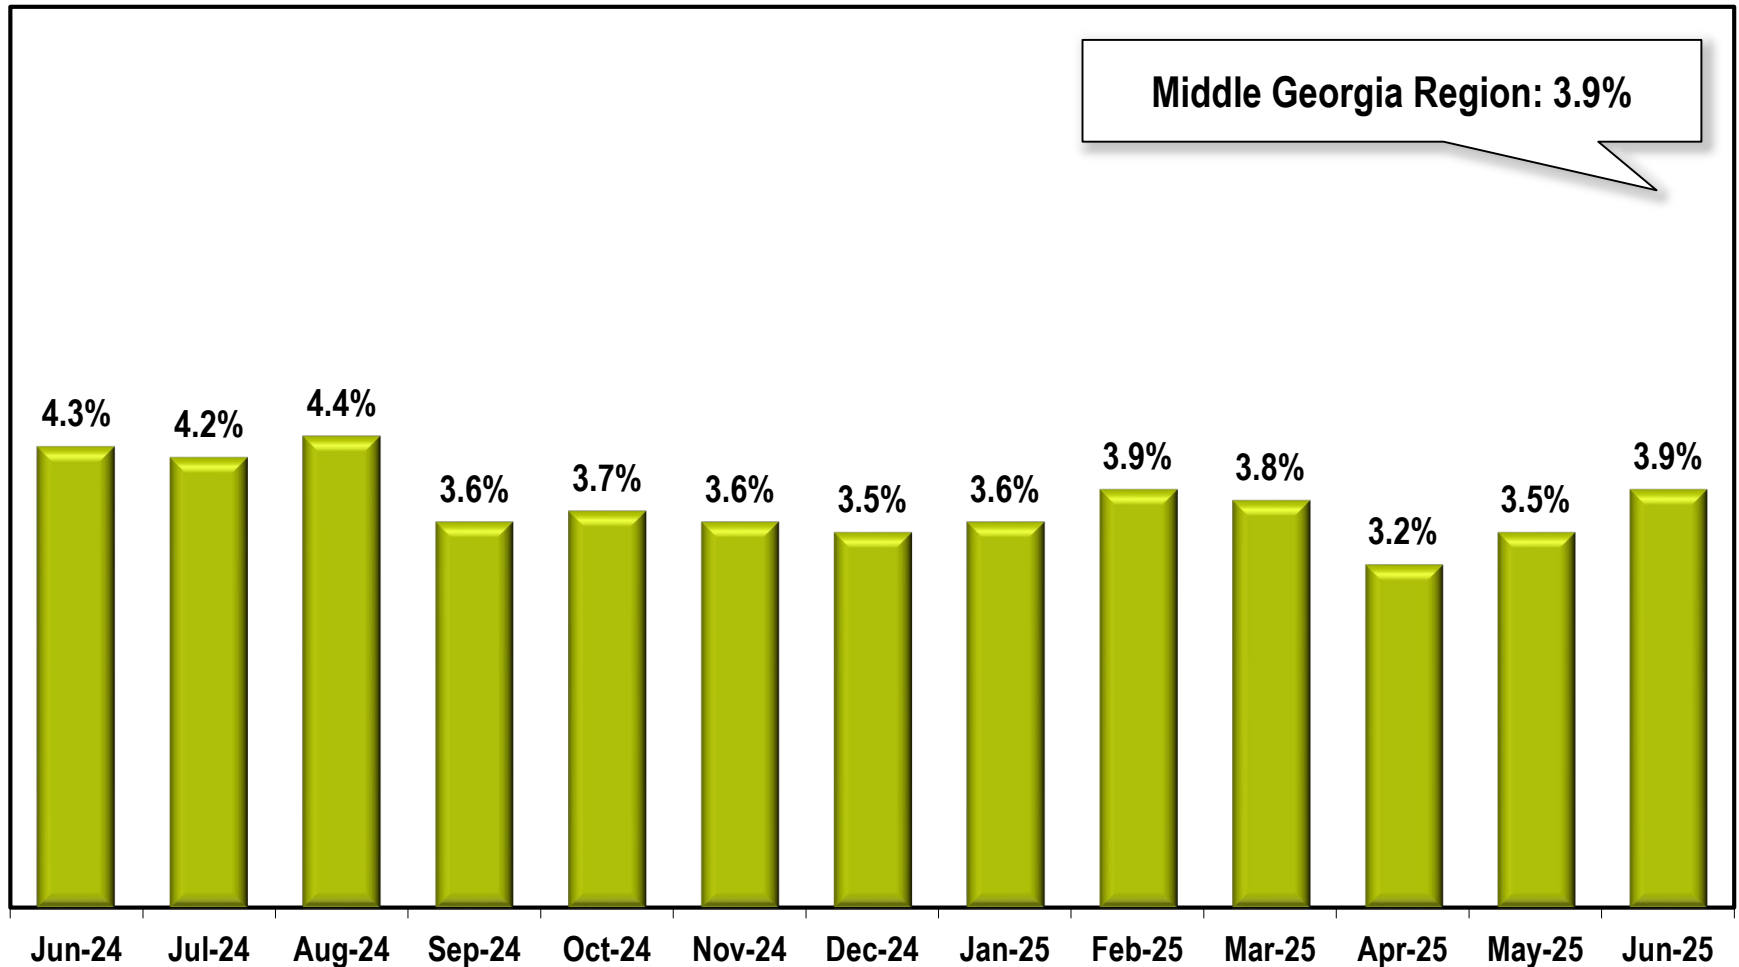

# Middle Georgia Region Unemployment Rate

(Not Seasonally Adjusted)

Note: Middle Georgia Region includes Baldwin, Bibb, Crawford, Houston, Jones, Monroe, Pulaski, Peach, Putnam, Twiggs, and Wilkinson counties.