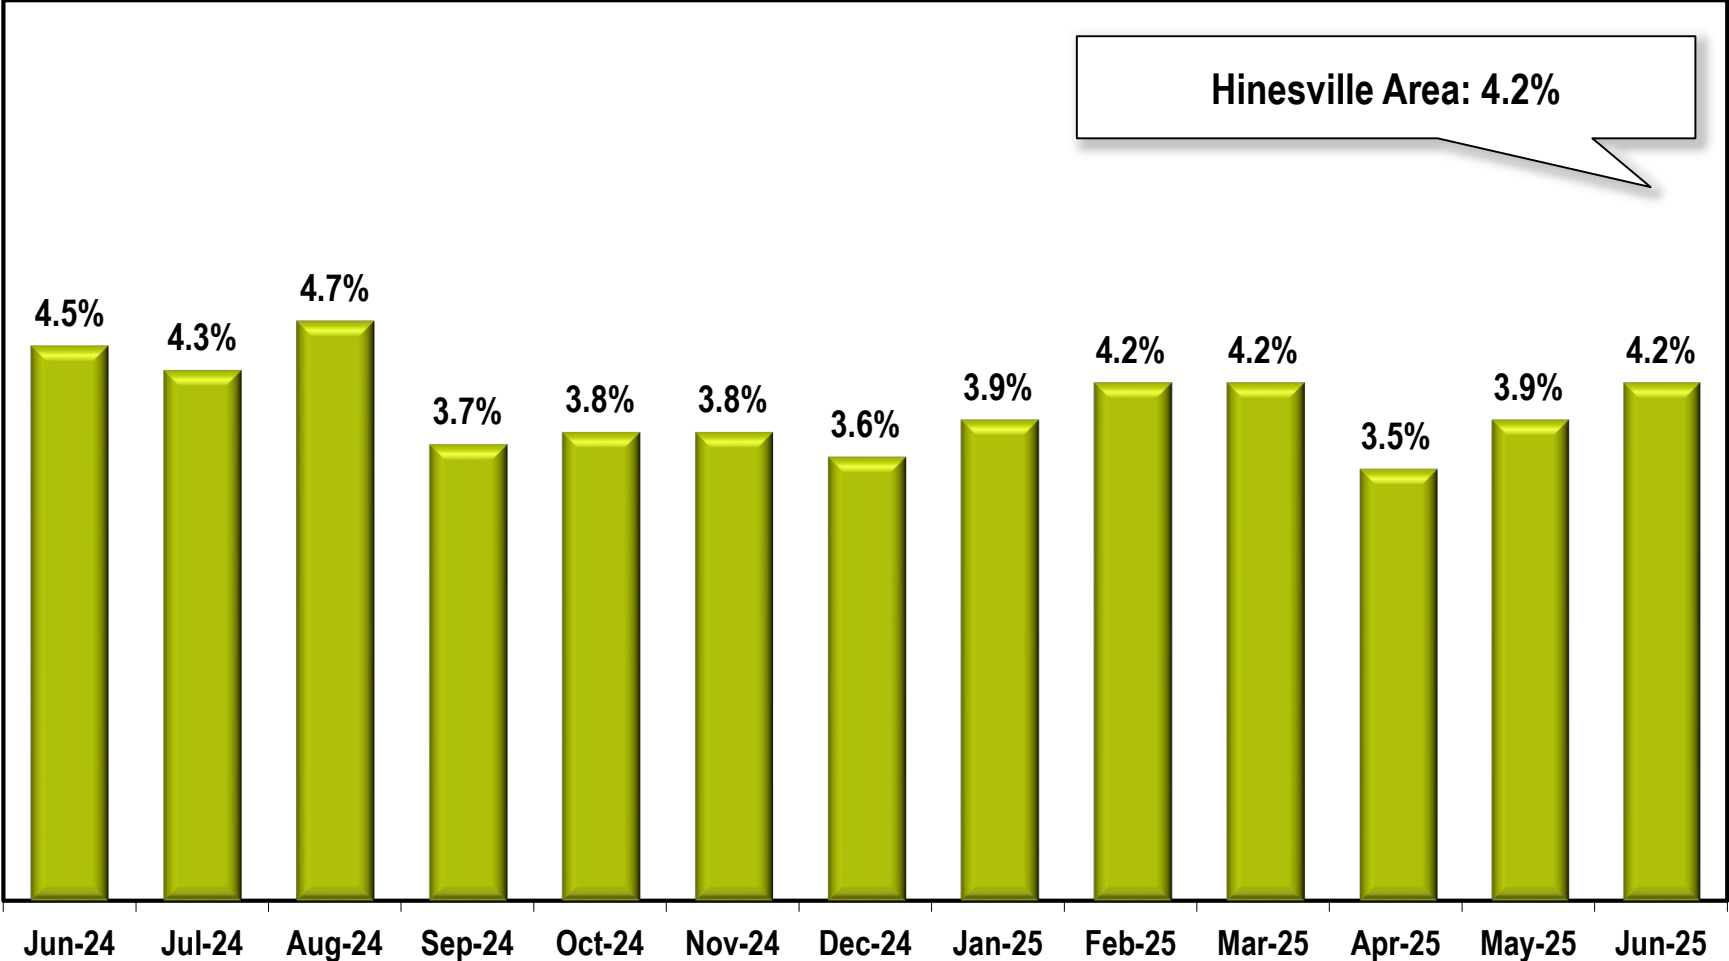

Hinesville Area Unemployment Rate

(Not Seasonally Adjusted)

Note: Hinesville Area includes Liberty and Long counties.

Source: Georgia Department of Labor – Bárbara Rivera Holmes, Commissioner