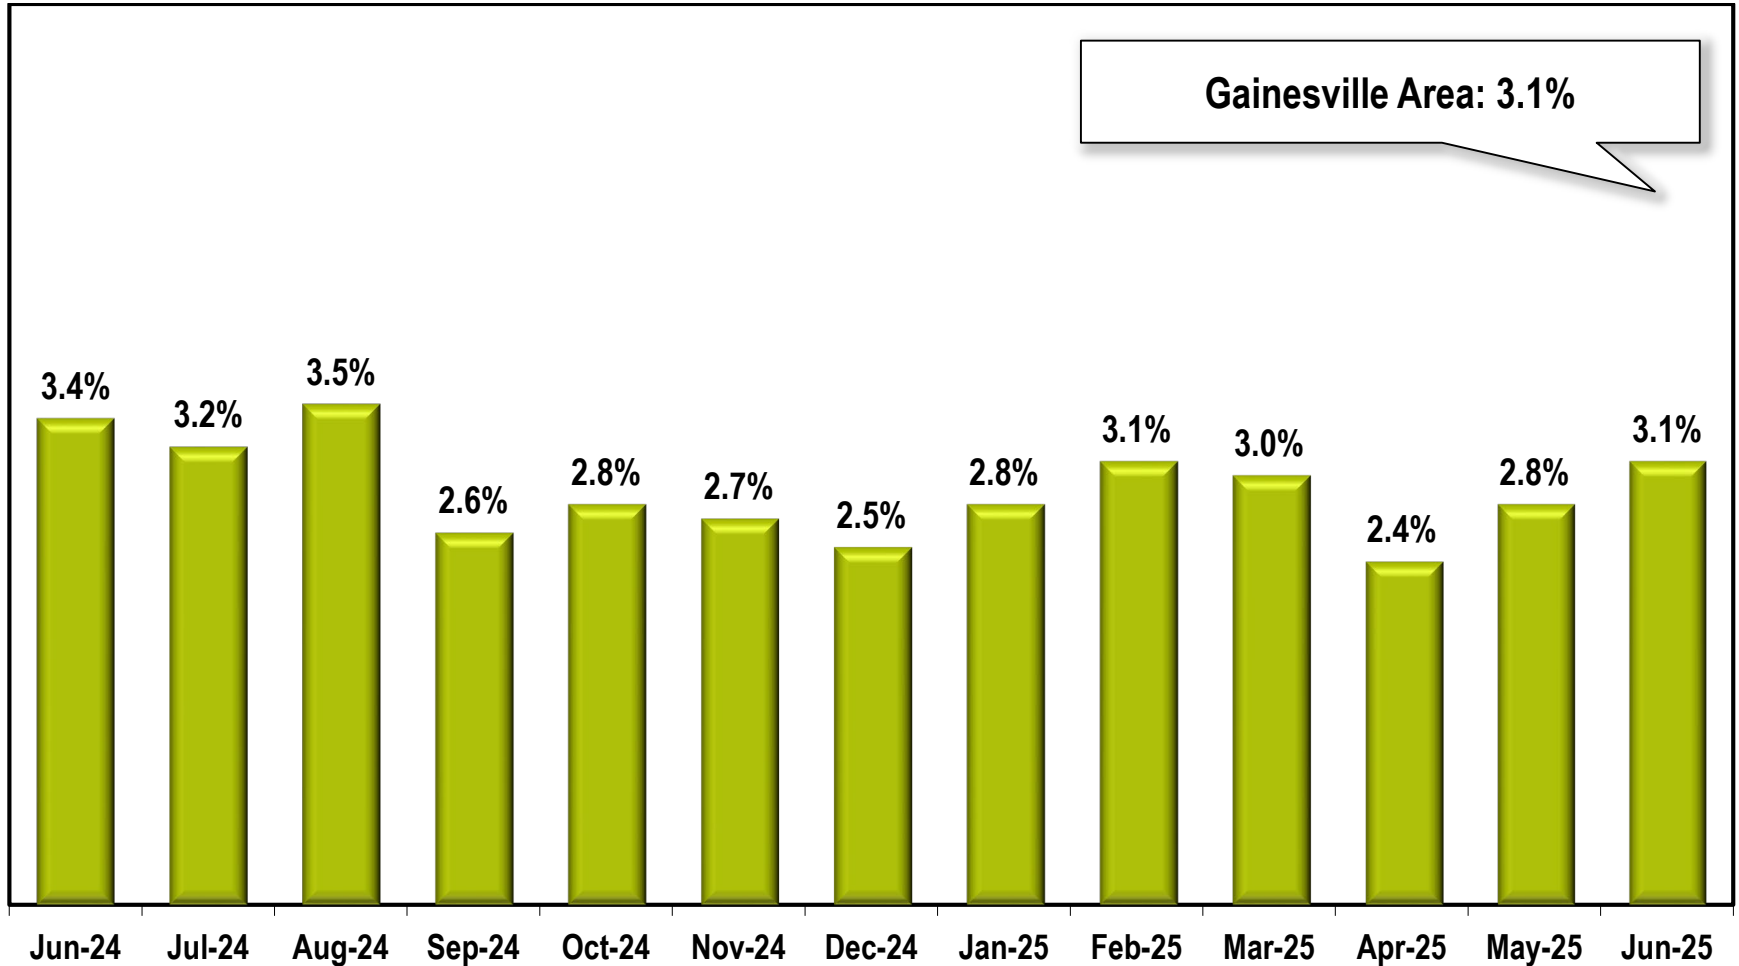

# Gainesville Area Unemployment Rate

(Not Seasonally Adjusted)

Note: Gainesville Area includes Hall County.

Source: Georgia Department of Labor – Bárbara Rivera Holmes, Commissioner