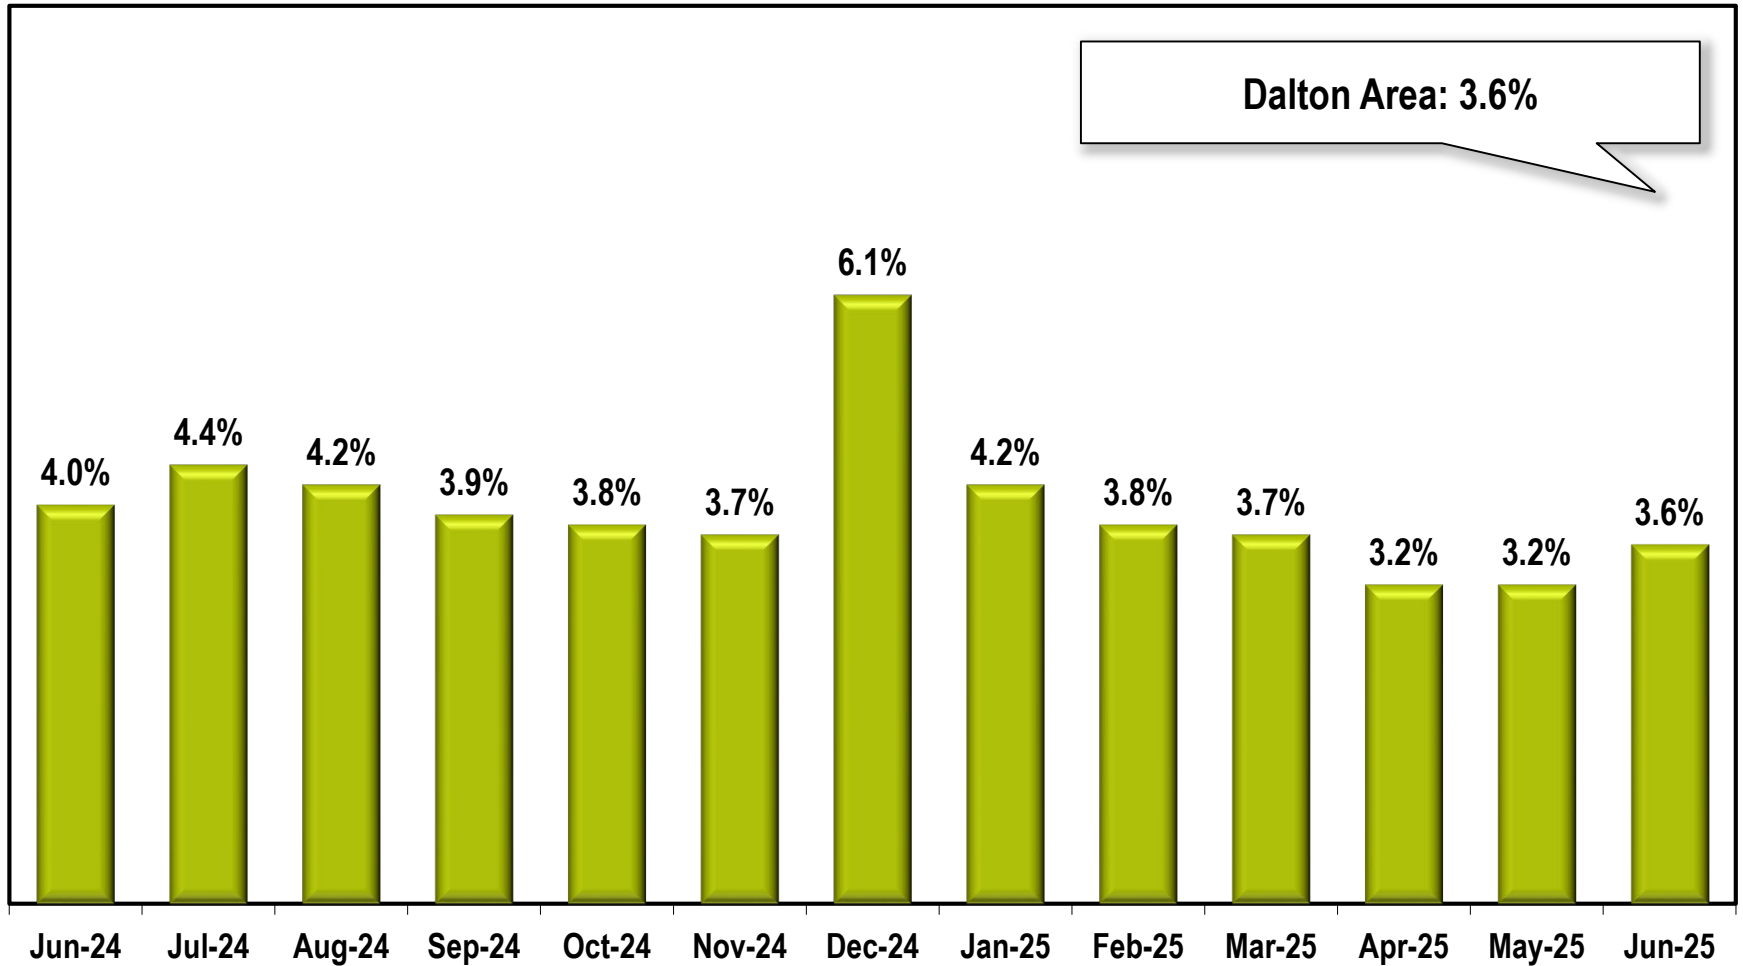

Dalton Area Unemployment Rate

(Not Seasonally Adjusted)

Note: Dalton Area includes Murray and Whitfield counties.

Source: Georgia Department of Labor – Bárbara Rivera Holmes, Commissioner