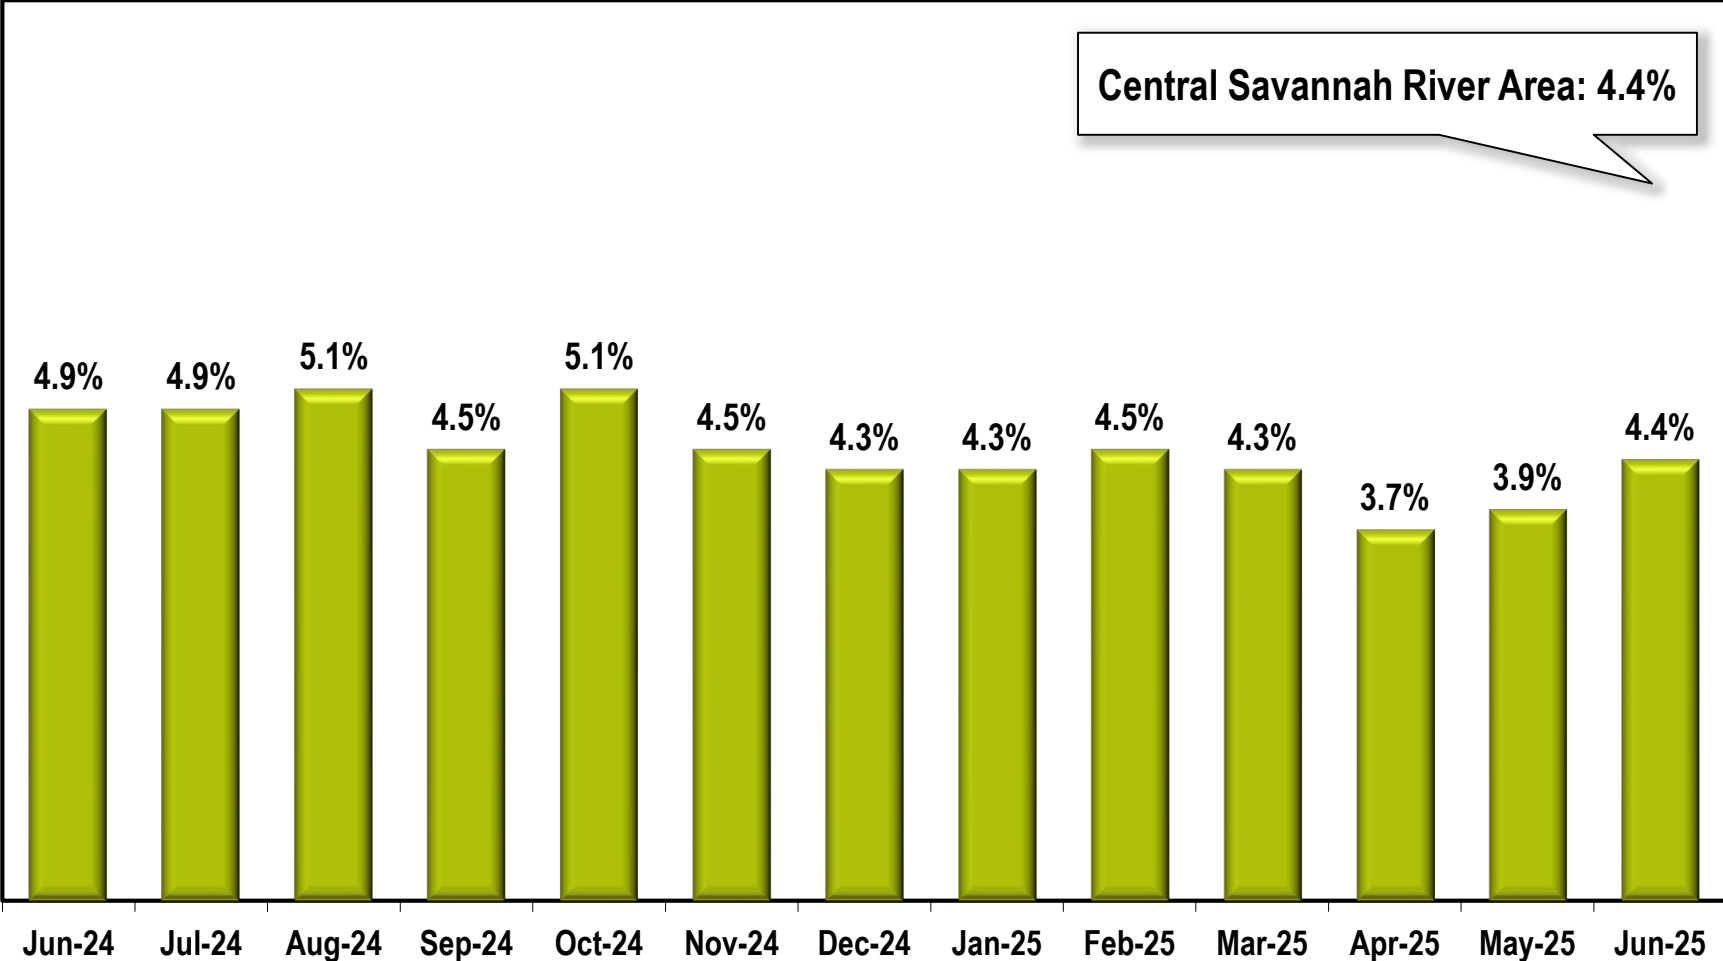

# Central Savannah River Area Unemployment Rate

(Not Seasonally Adjusted)

Note: Central Savannah River Area includes Burke, Columbia, Glascock, Hancock, Jefferson, Jenkins, McDuffie, Richmond, Taliaferro, Warren, Washington, and Wilkes counties.