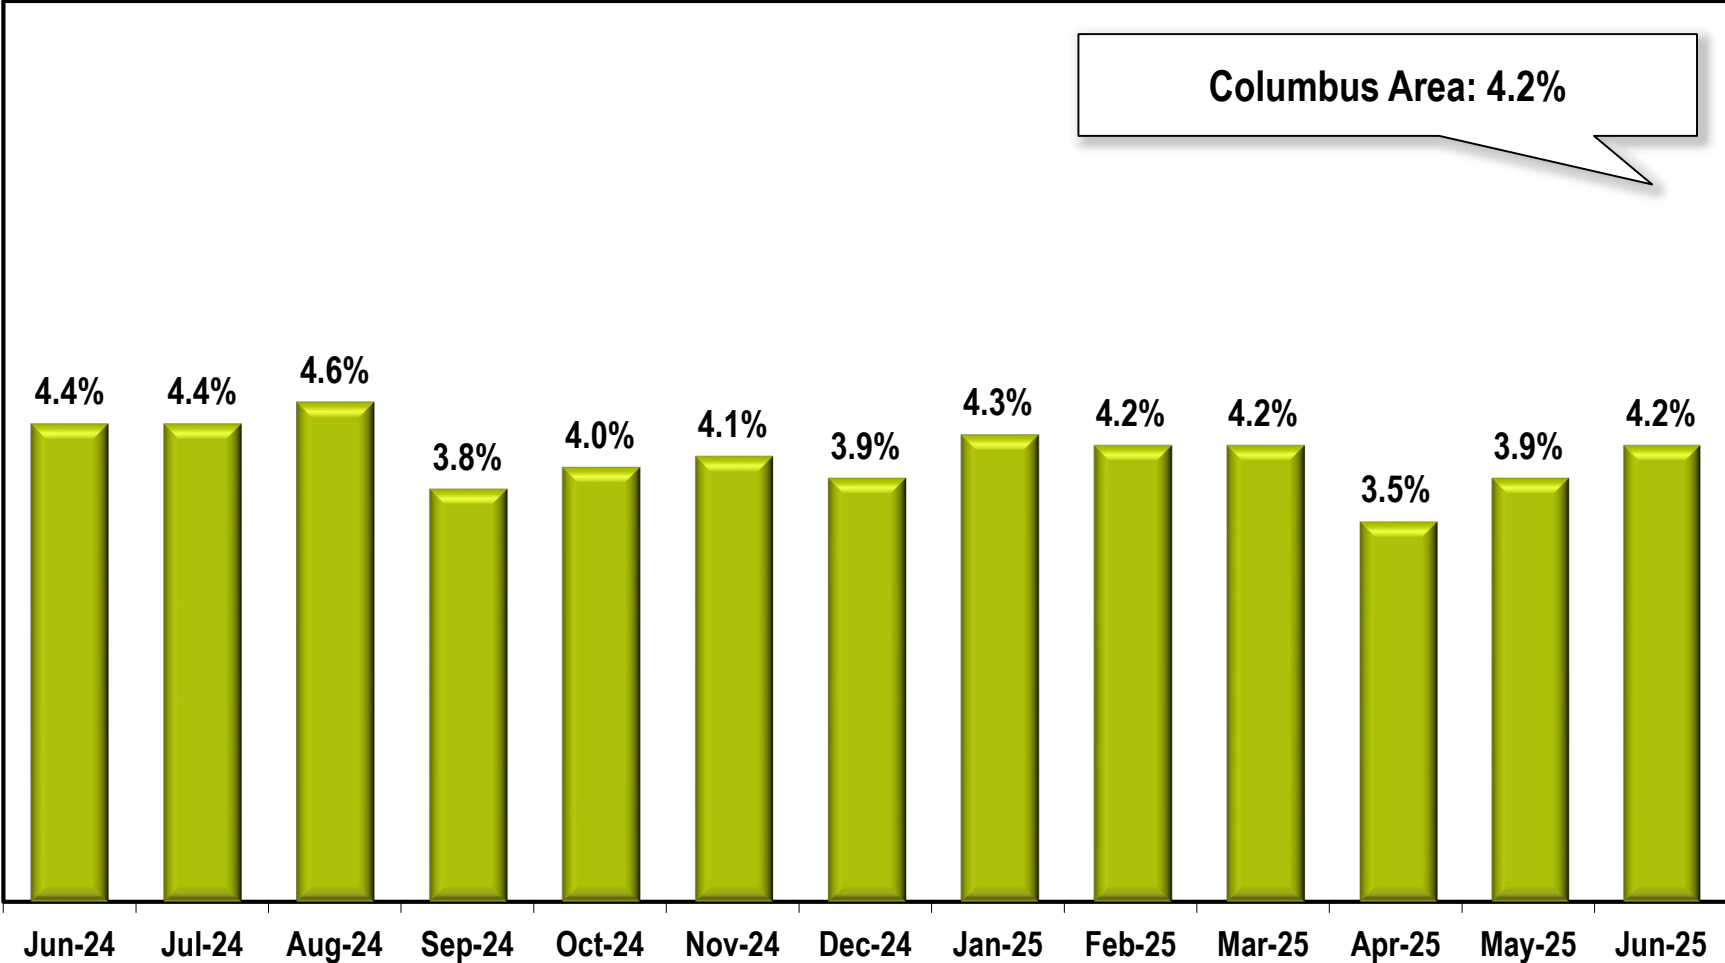

Columbus Area Unemployment Rate

(Not Seasonally Adjusted)

Columbus Area: 4.2%

Note: Columbus Area includes Chattahoochee, Harris, Marion, Muscogee, Stewart, Talbot and Russell (Alabama) counties.

Source: Georgia Department of Labor – Bárbara Rivera Holmes, Commissioner