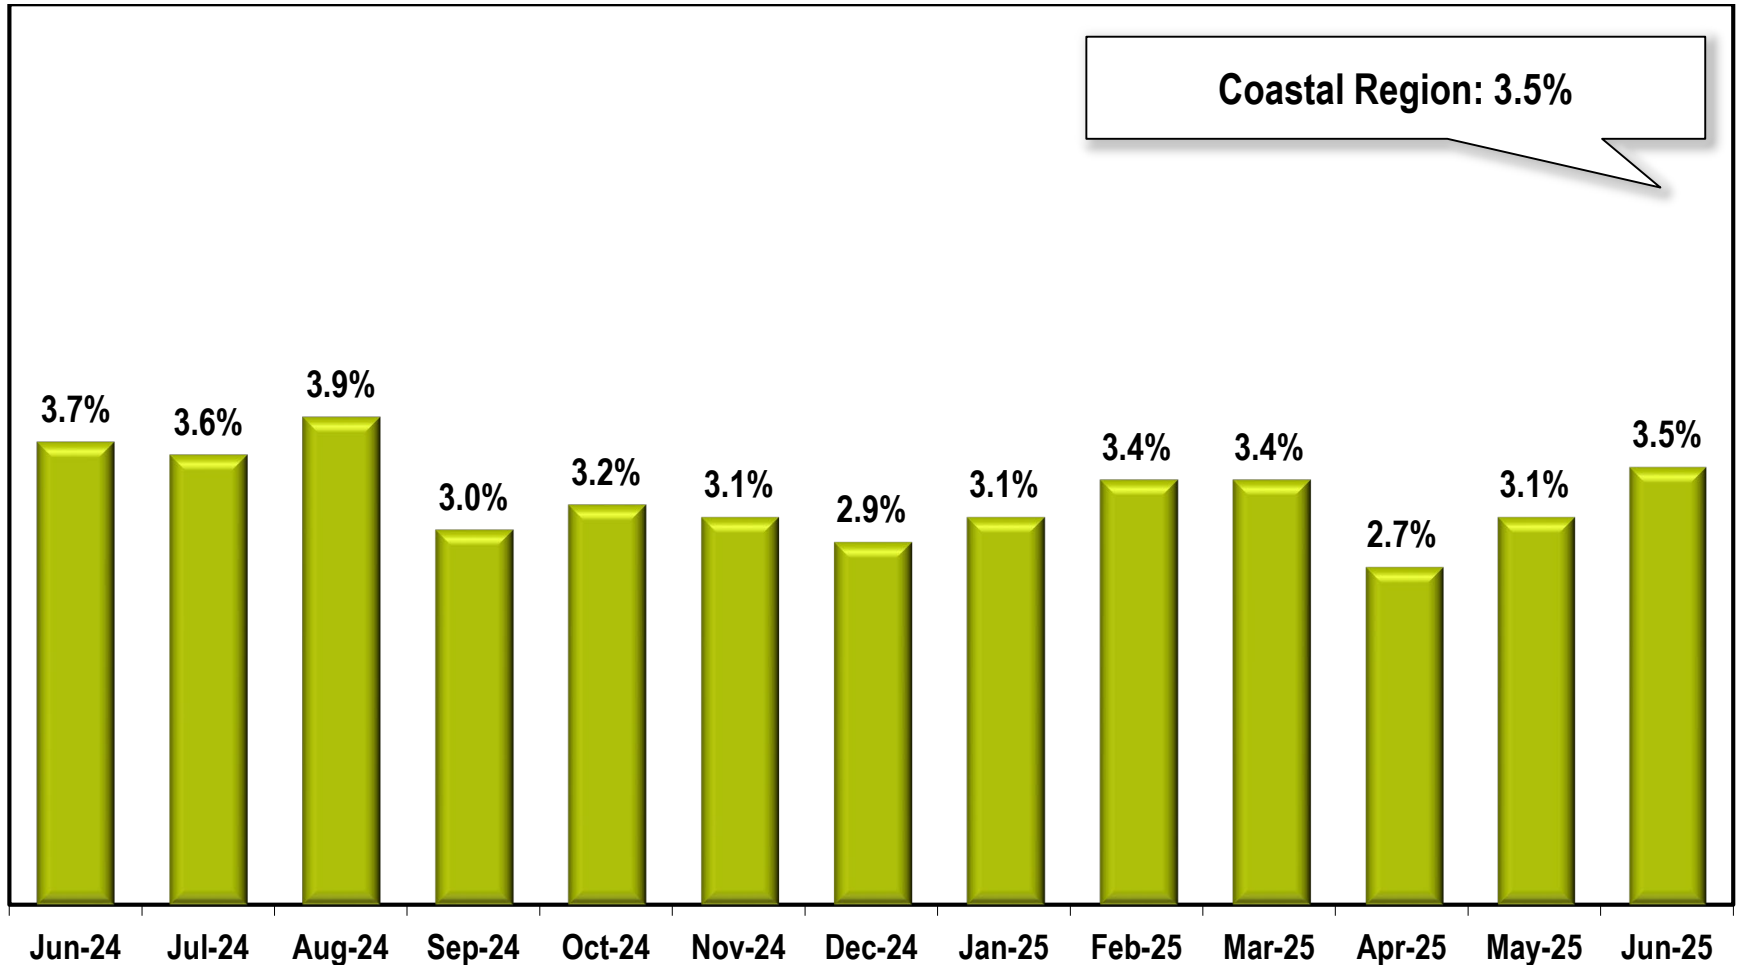

Coastal Region Unemployment Rate

(Not Seasonally Adjusted)

Note: Coastal Region includes Bryan, Bulloch, Camden, Chatham, Effingham, Glynn, Liberty, Long, McIntosh, and Screven counties.

Source: Georgia Department of Labor – Bárbara Rivera Holmes, Commissioner