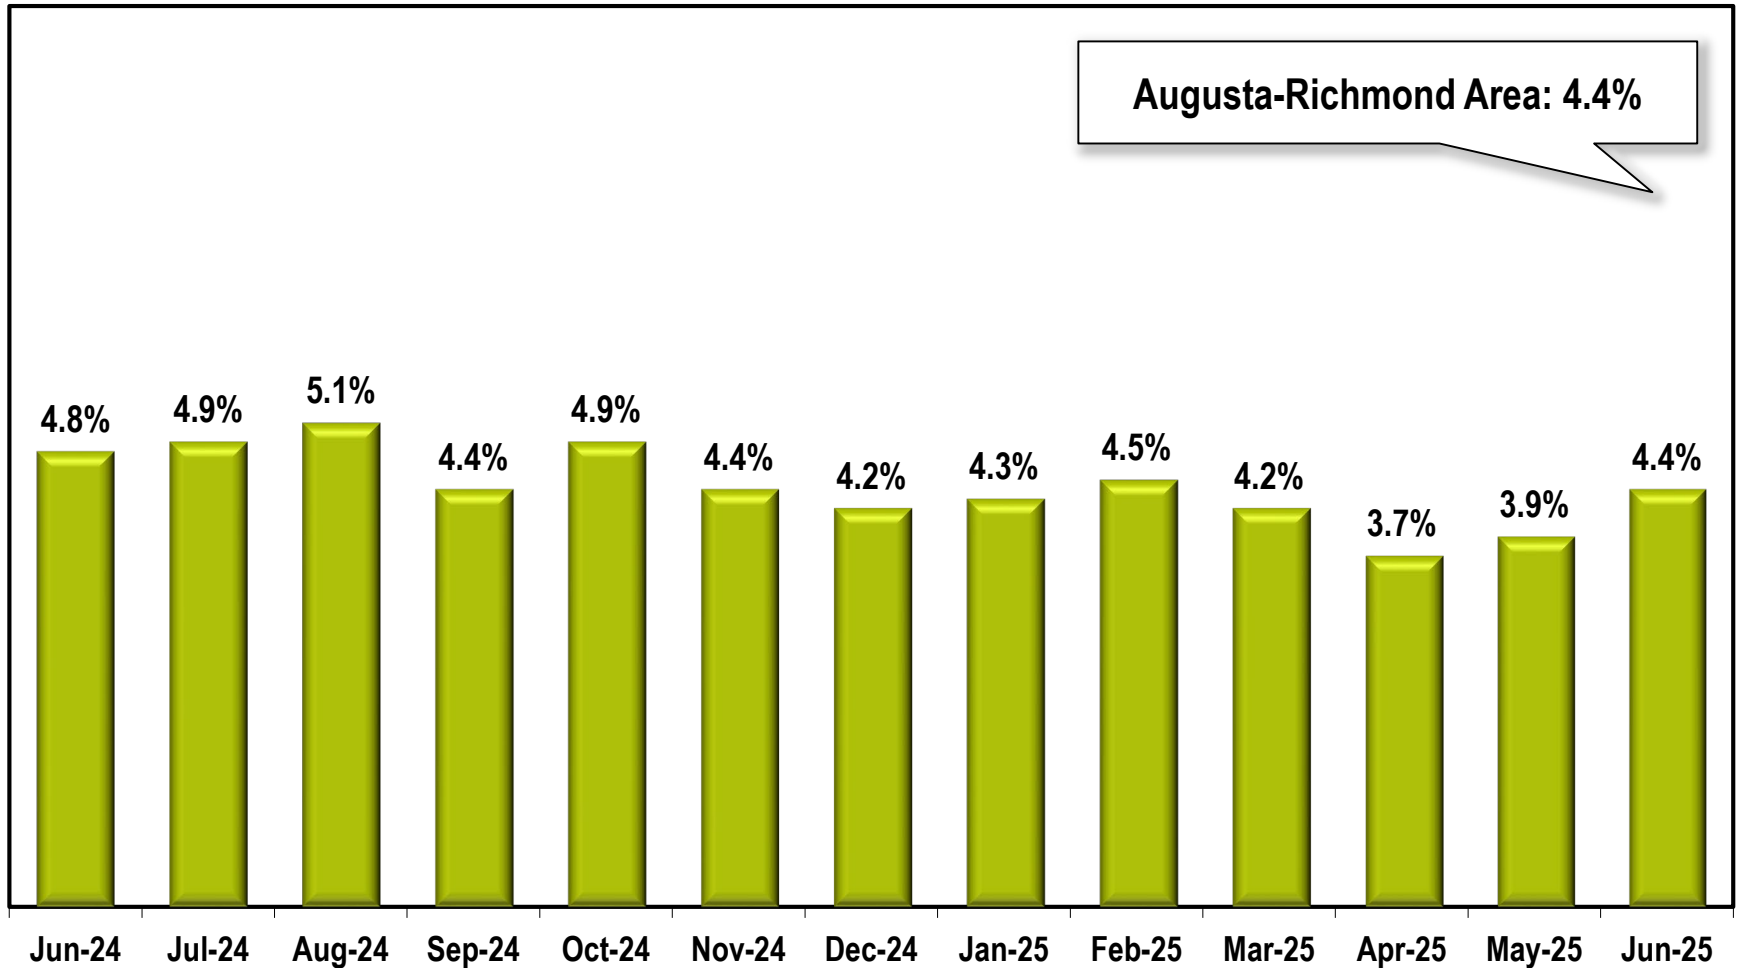

Augusta-Richmond Area Unemployment Rate

(Not Seasonally Adjusted)

Note: Augusta-Richmond County Area includes Burke, Columbia, Lincoln, McDuffie, Richmond and Aiken, and Edgefield (South Carolina) counties.