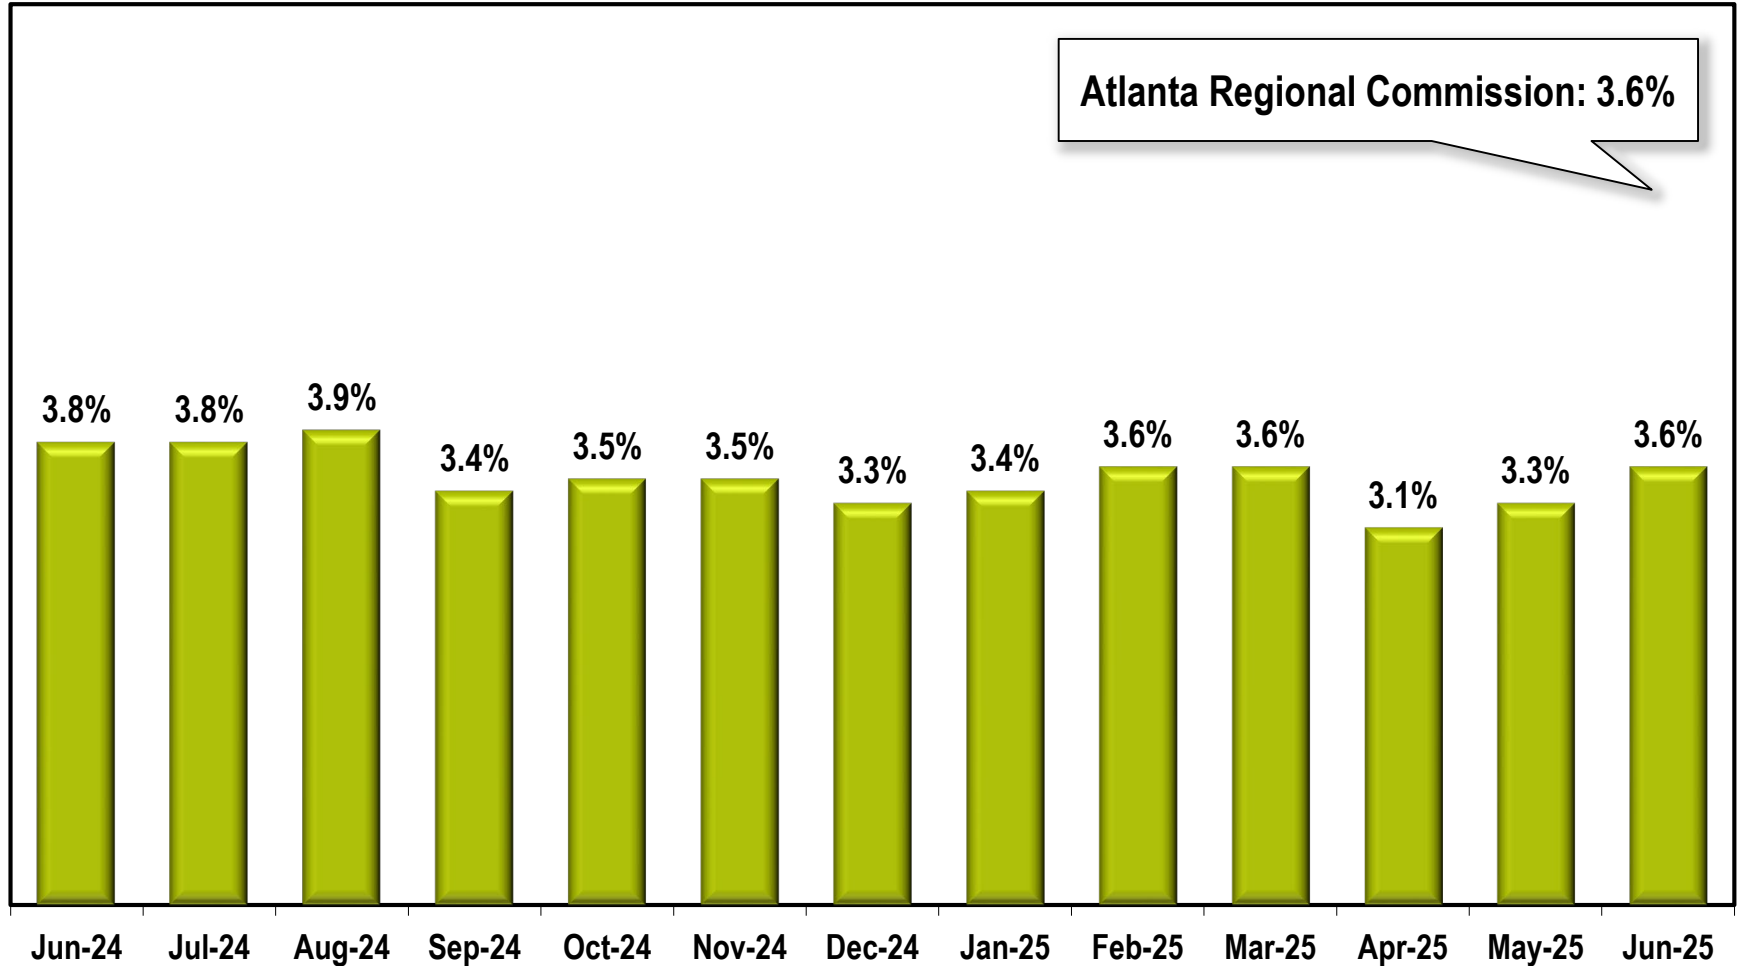

# Atlanta Regional Commission Unemployment Rate (Not Seasonally Adjusted)

Note: Atlanta Regional Commission includes Cherokee, Clayton, Cobb, DeKalb, Douglas, Fayette, Forsyth, Fulton, Gwinnett, Henry, and Rockdale counties.