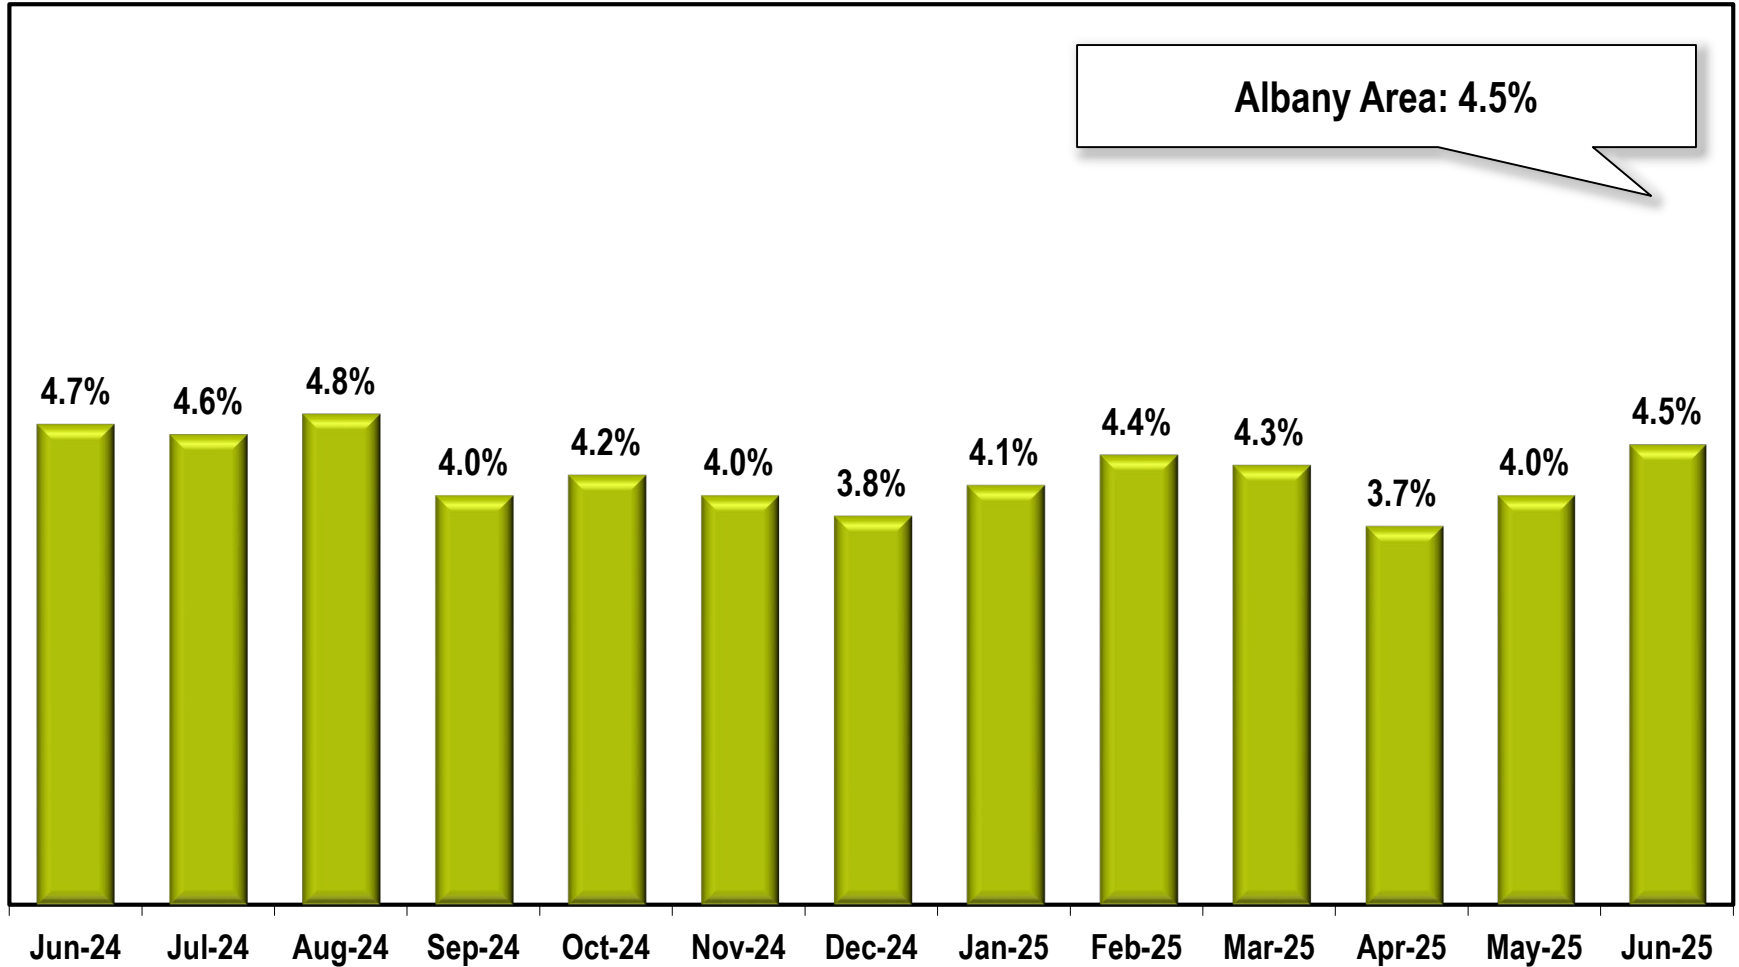

# Albany Area Unemployment Rate

(Not Seasonally Adjusted)

Note: Albany Area includes Dougherty, Lee, Terrell, and Worth counties.

Source: Georgia Department of Labor – Bárbara Rivera Holmes, Commissioner