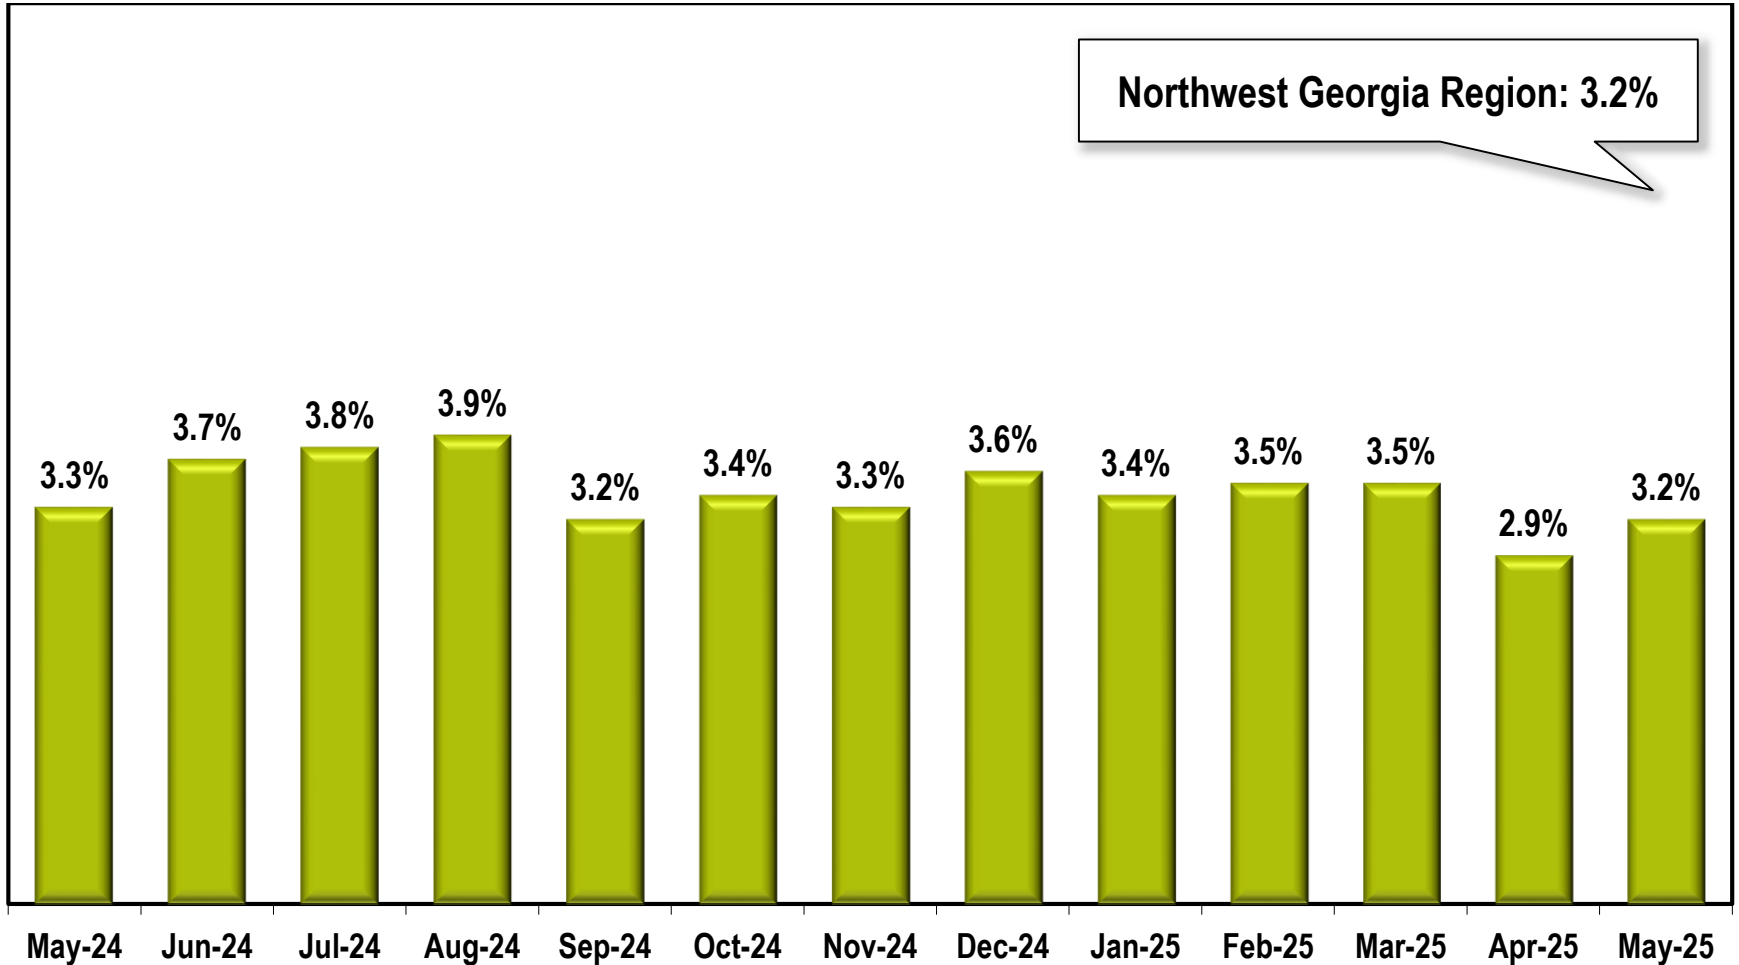

Northwest Georgia Region Unemployment Rate (Not Seasonally Adjusted)

Note: Northwest Georgia Region includes Bartow, Catoosa, Chattooga, Dade, Fannin, Floyd, Gilmer, Gordon, Haralson, Murray, Paulding, Pickens, Polk, Walker, and Whitfield counties.