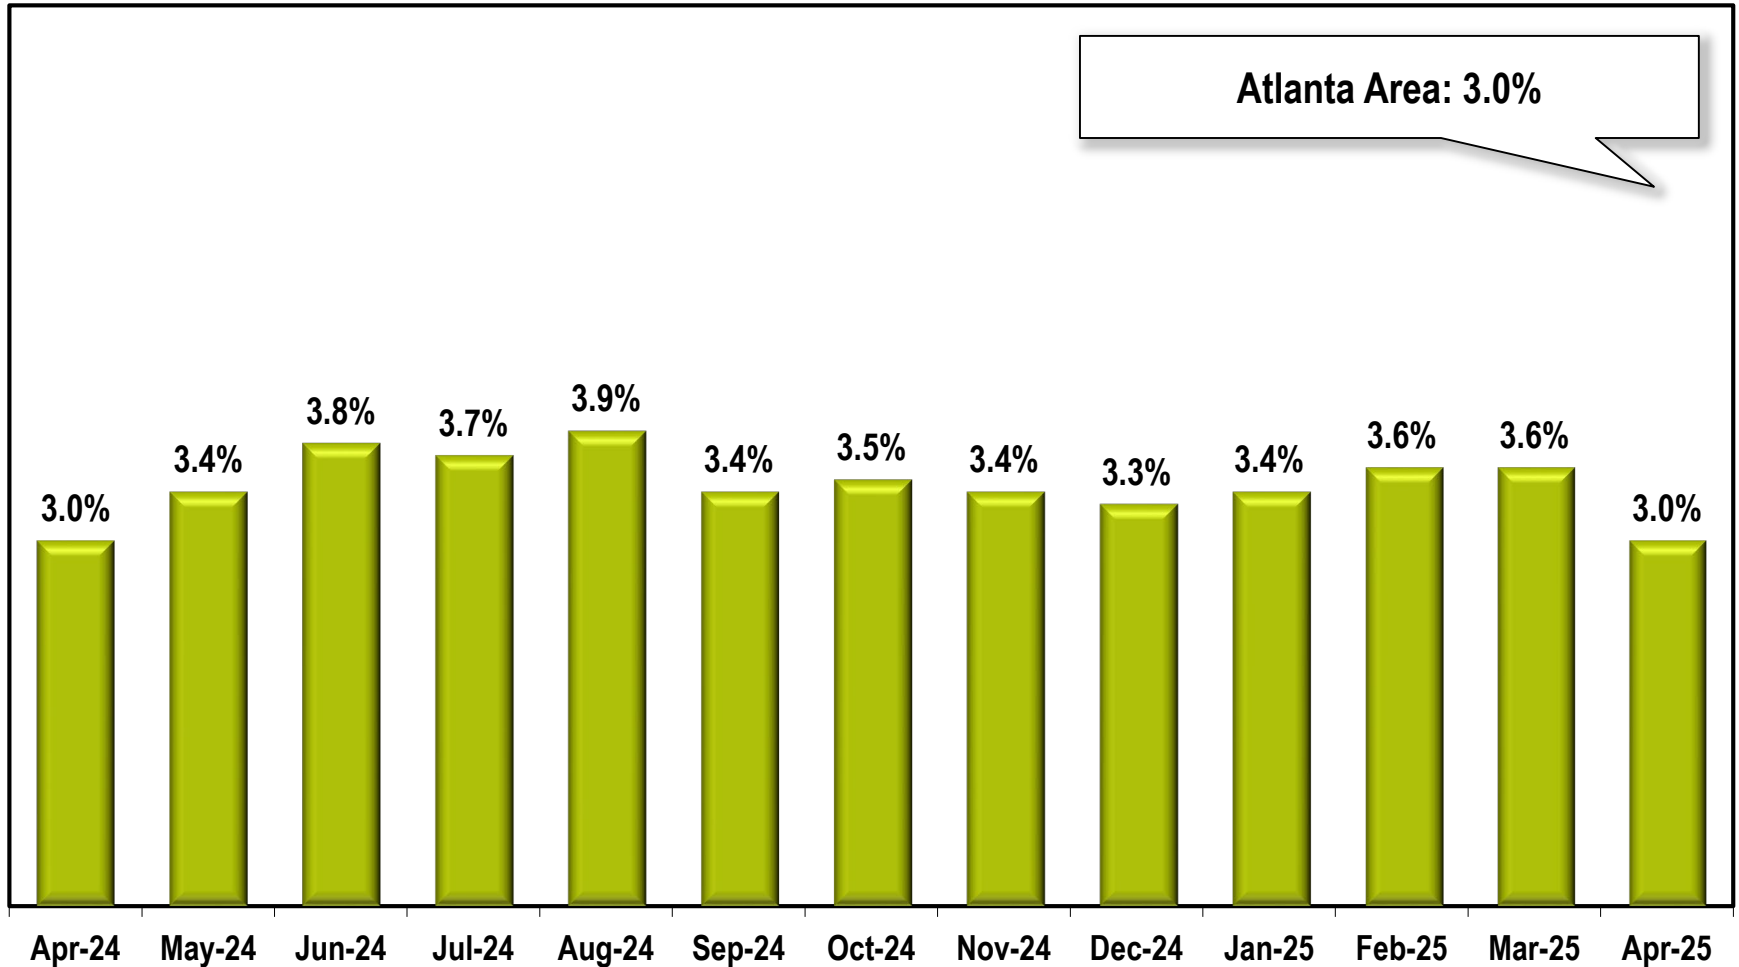

# Atlanta Area Unemployment Rate

(Not Seasonally Adjusted)

Note: Atlanta Area includes Barrow, Bartow, Butts, Carroll, Cherokee, Clayton, Cobb, Coweta, Dawson, DeKalb, Douglas, Fayette, Forsyth, Fulton, Gwinnett, Haralson, Heard, Henry, Jasper, Lumpkin, Meriwether, Morgan, Newton, Paulding, Pickens, Pike, Rockdale, Spalding, and Walton counties.