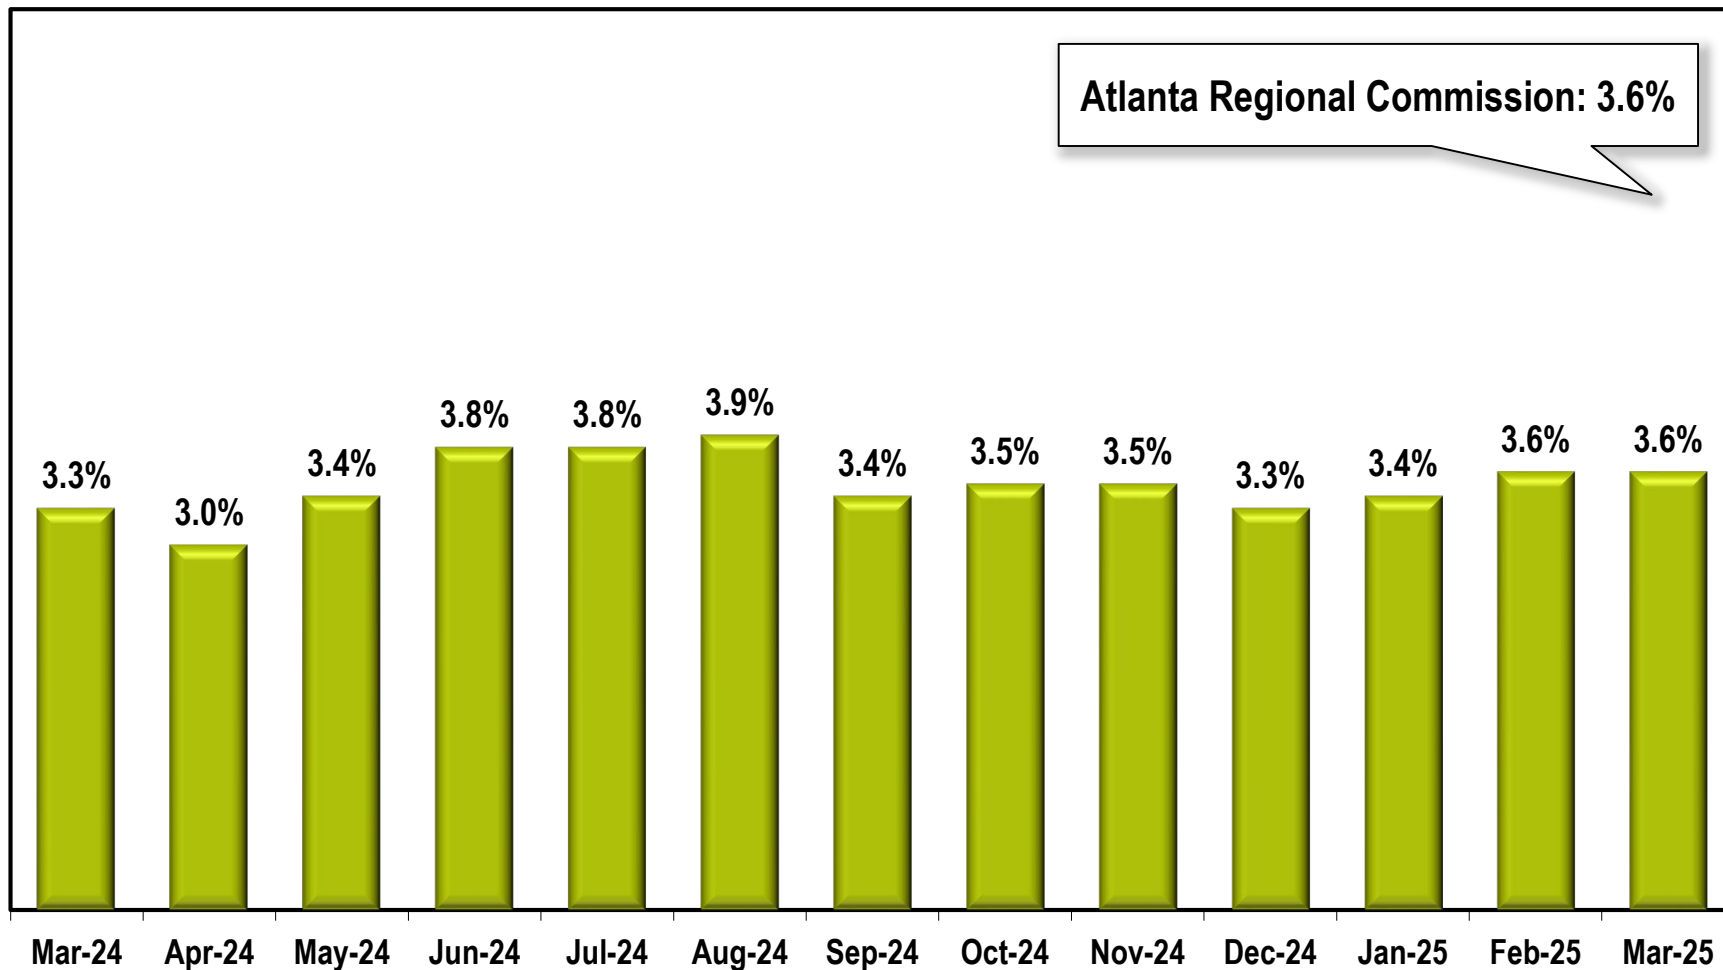

Atlanta Regional Commission Unemployment Rate (Not Seasonally Adjusted)

Note: Atlanta Regional Commission includes Cherokee, Clayton, Cobb, DeKalb, Douglas, Fayette, Forsyth, Fulton, Gwinnett, Henry, and Rockdale counties.