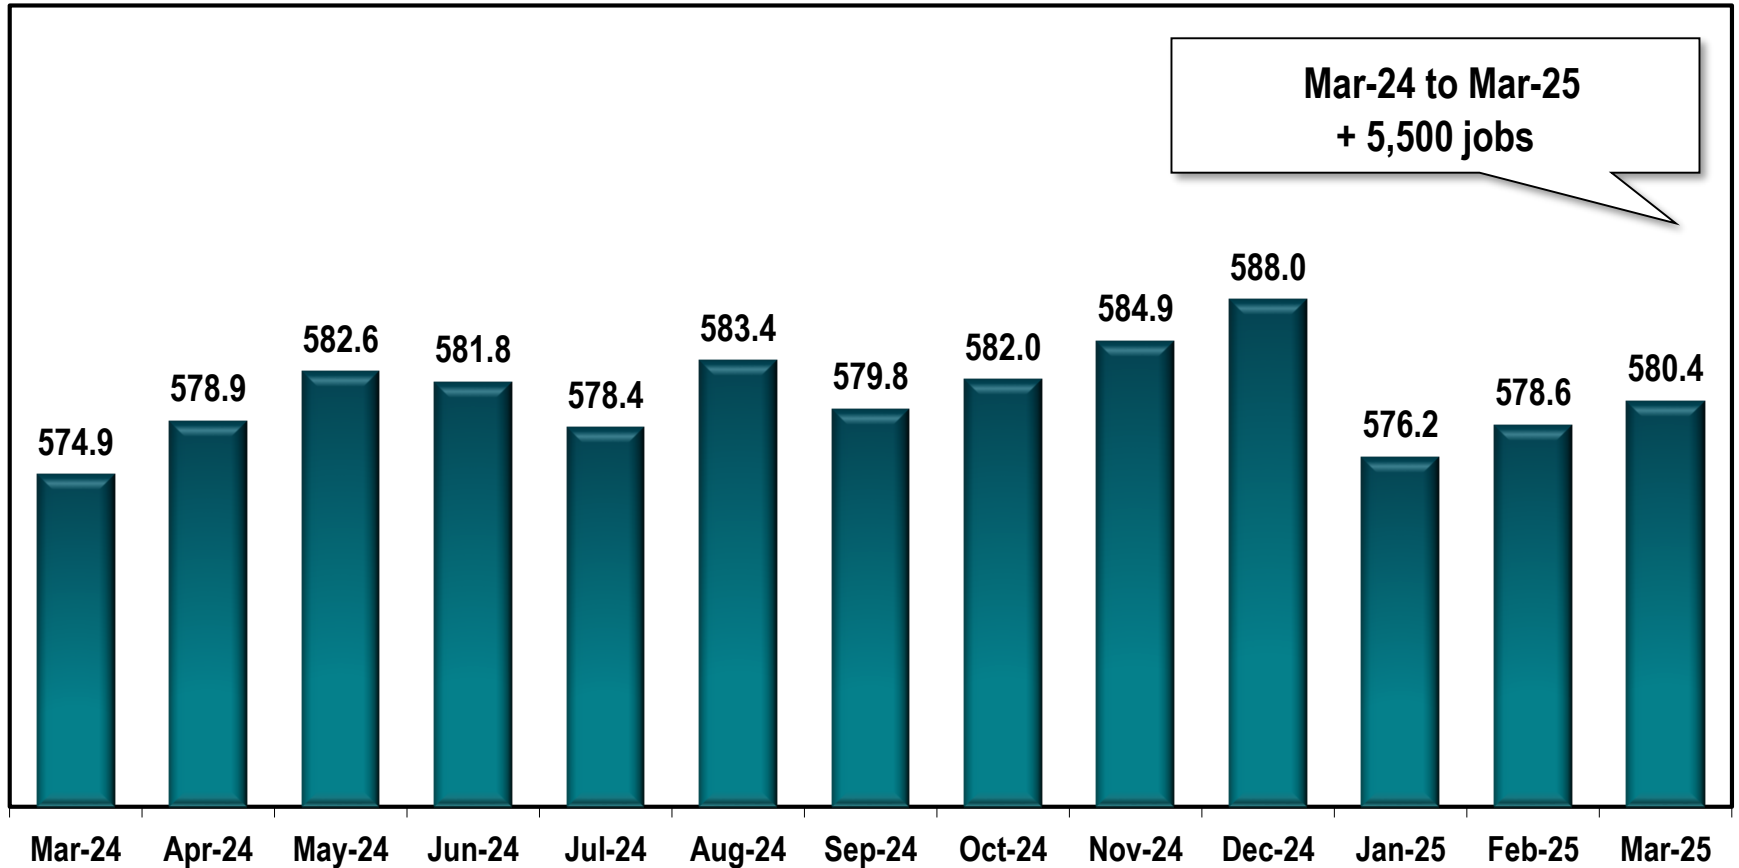

Marietta MD Employment

(In Thousands)

Note: Marietta MD includes Bartow, Cherokee, Cobb, Haralson and Paulding counties.

Source: Georgia Department of Labor - Bárbara Rivera Holmes, Commissioner