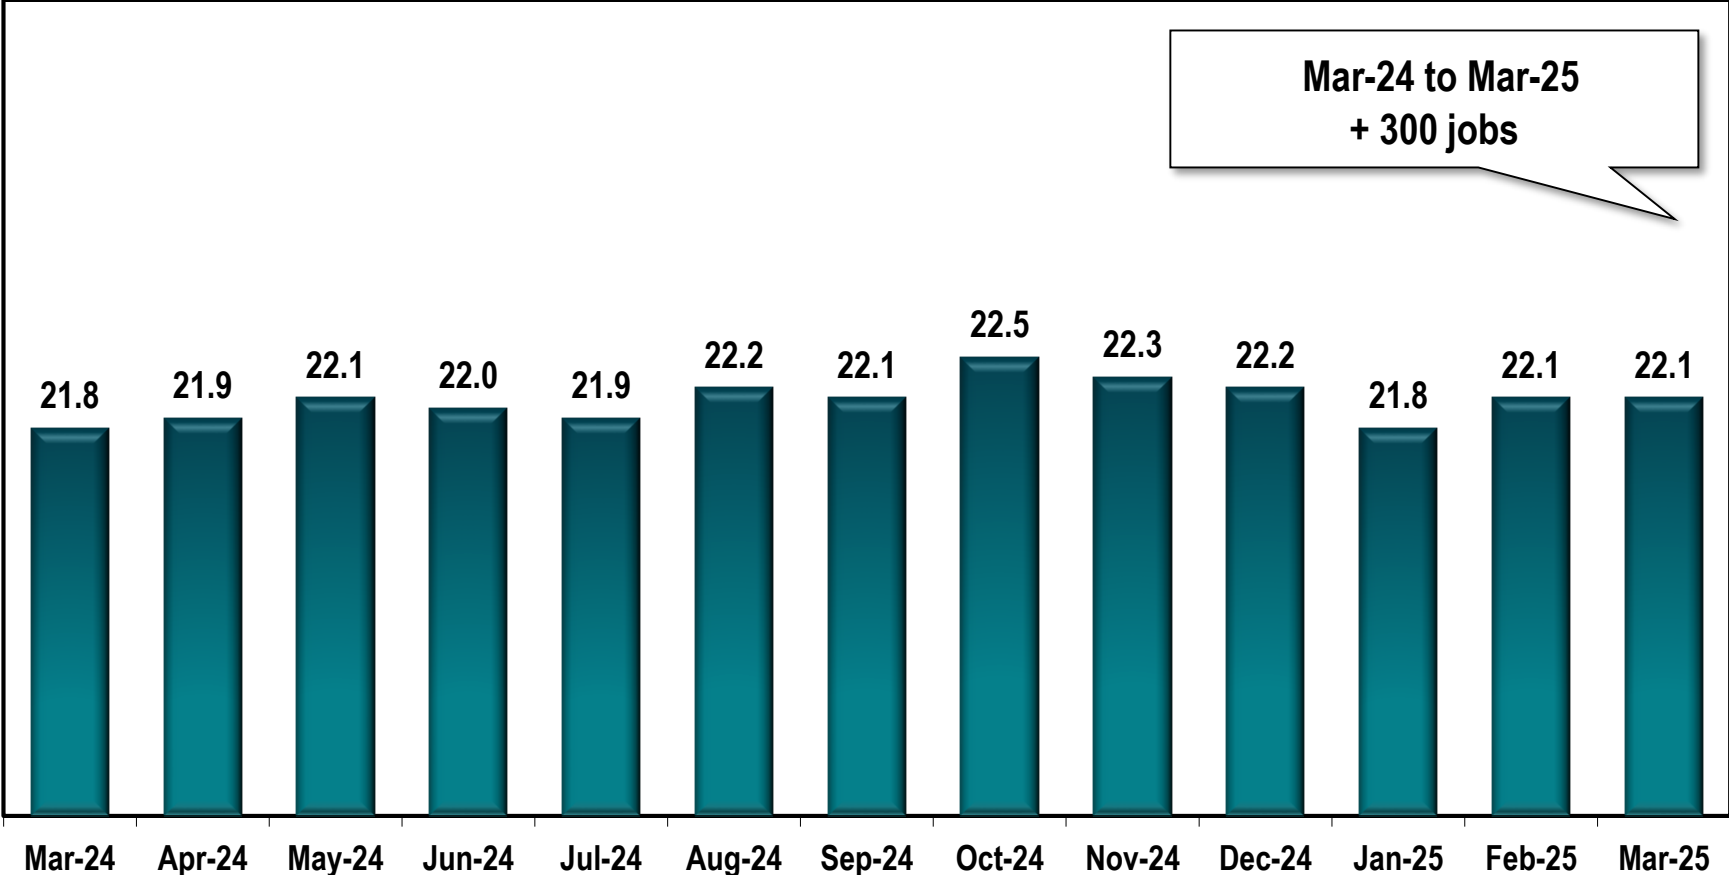

Hinesville MSA Employment

(In Thousands)

Note: Hinesville MSA includes Liberty and Long counties.

Source: Georgia Department of Labor - Bárbara Rivera Holmes, Commissioner