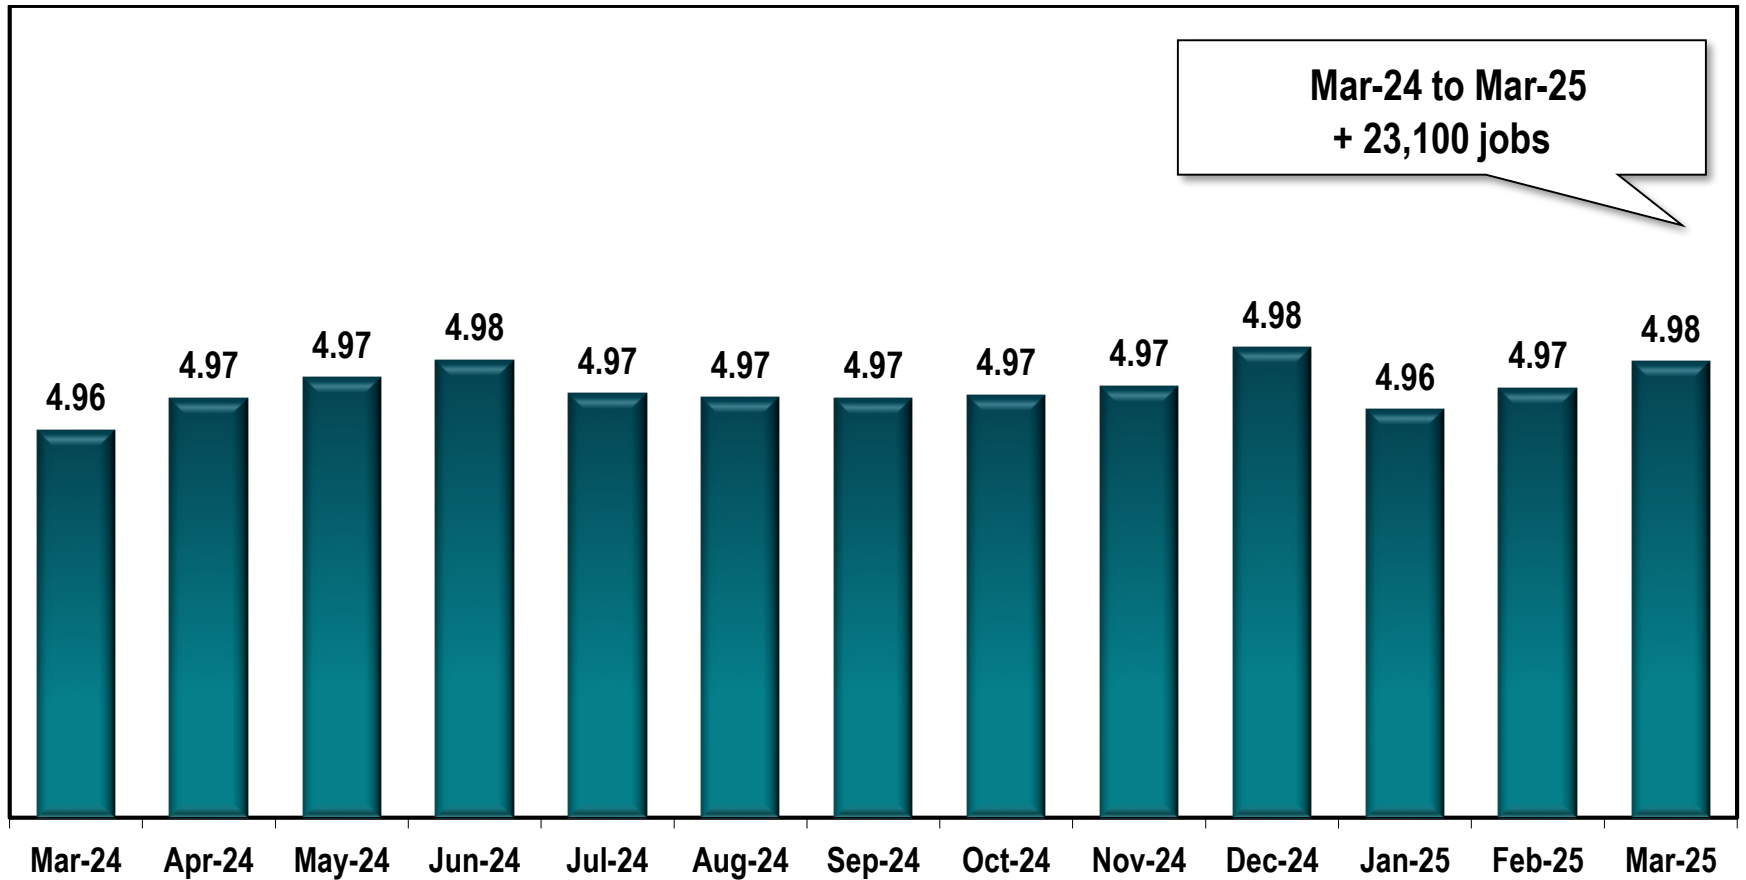

Georgia Employment

Seasonally Adjusted
(In Millions)

Source: Georgia Department of Labor - Bárbara Rivera Holmes, Commissioner