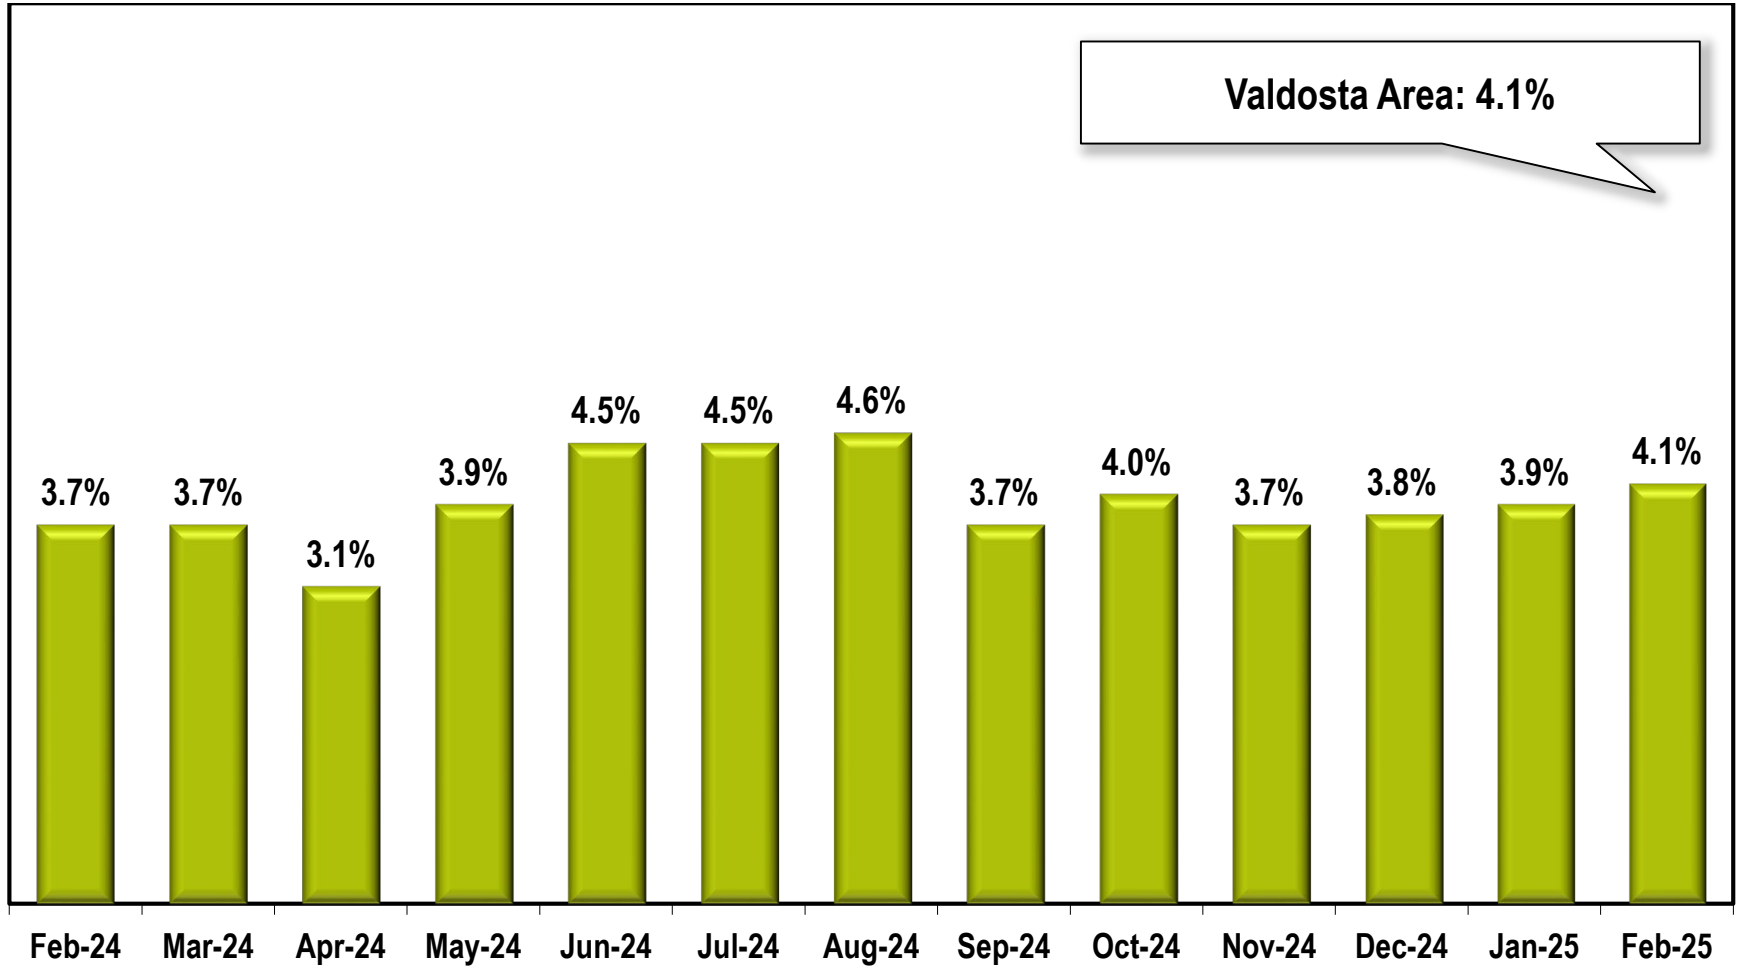

Valdosta Area Unemployment Rate

(Not Seasonally Adjusted)

Note: Valdosta Area includes Brooks, Echols, Lanier, and Lowndes counties.

Source: Georgia Department of Labor – Bruce Thompson, Commissioner