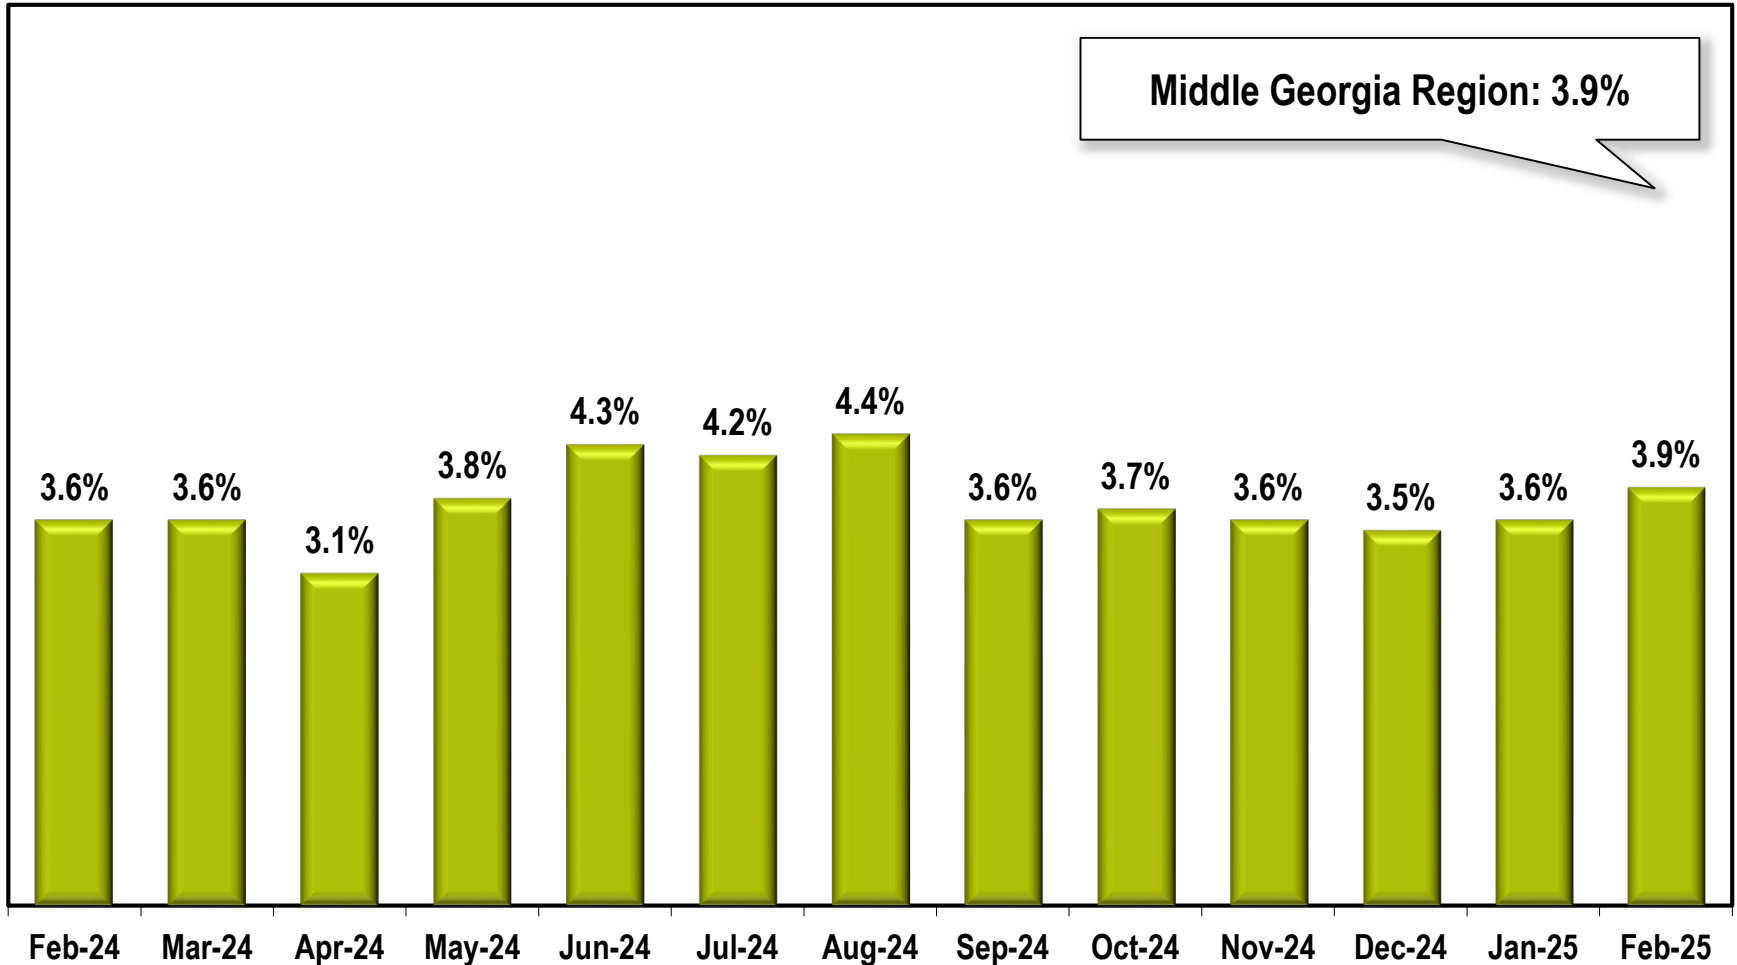

Middle Georgia Region Unemployment Rate

(Not Seasonally Adjusted)

Note: Middle Georgia Region includes Baldwin, Bibb, Crawford, Houston, Jones, Monroe, Pulaski, Peach, Putnam, Twiggs, and Wilkinson counties.