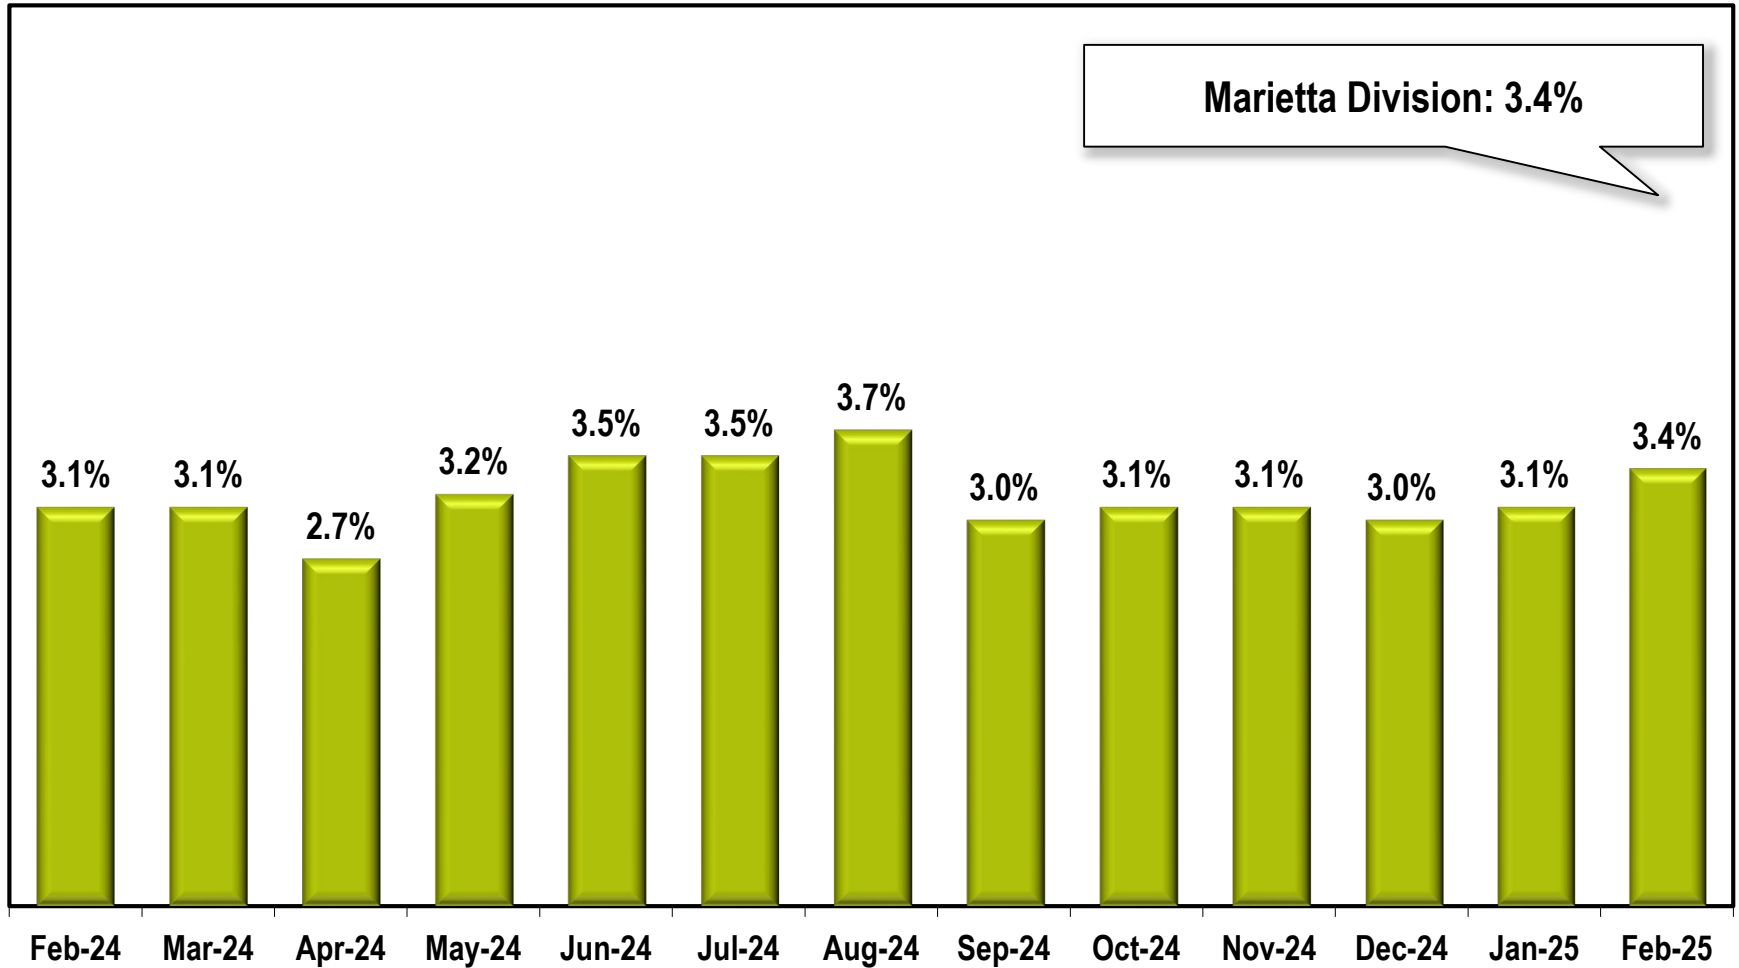

Marietta Division Unemployment Rate

(Not Seasonally Adjusted)

Note: Marietta Division includes Bartow, Cherokee, Cobb, Haralson, and Paulding counties.

Source: Georgia Department of Labor – Bruce Thompson, Commissioner