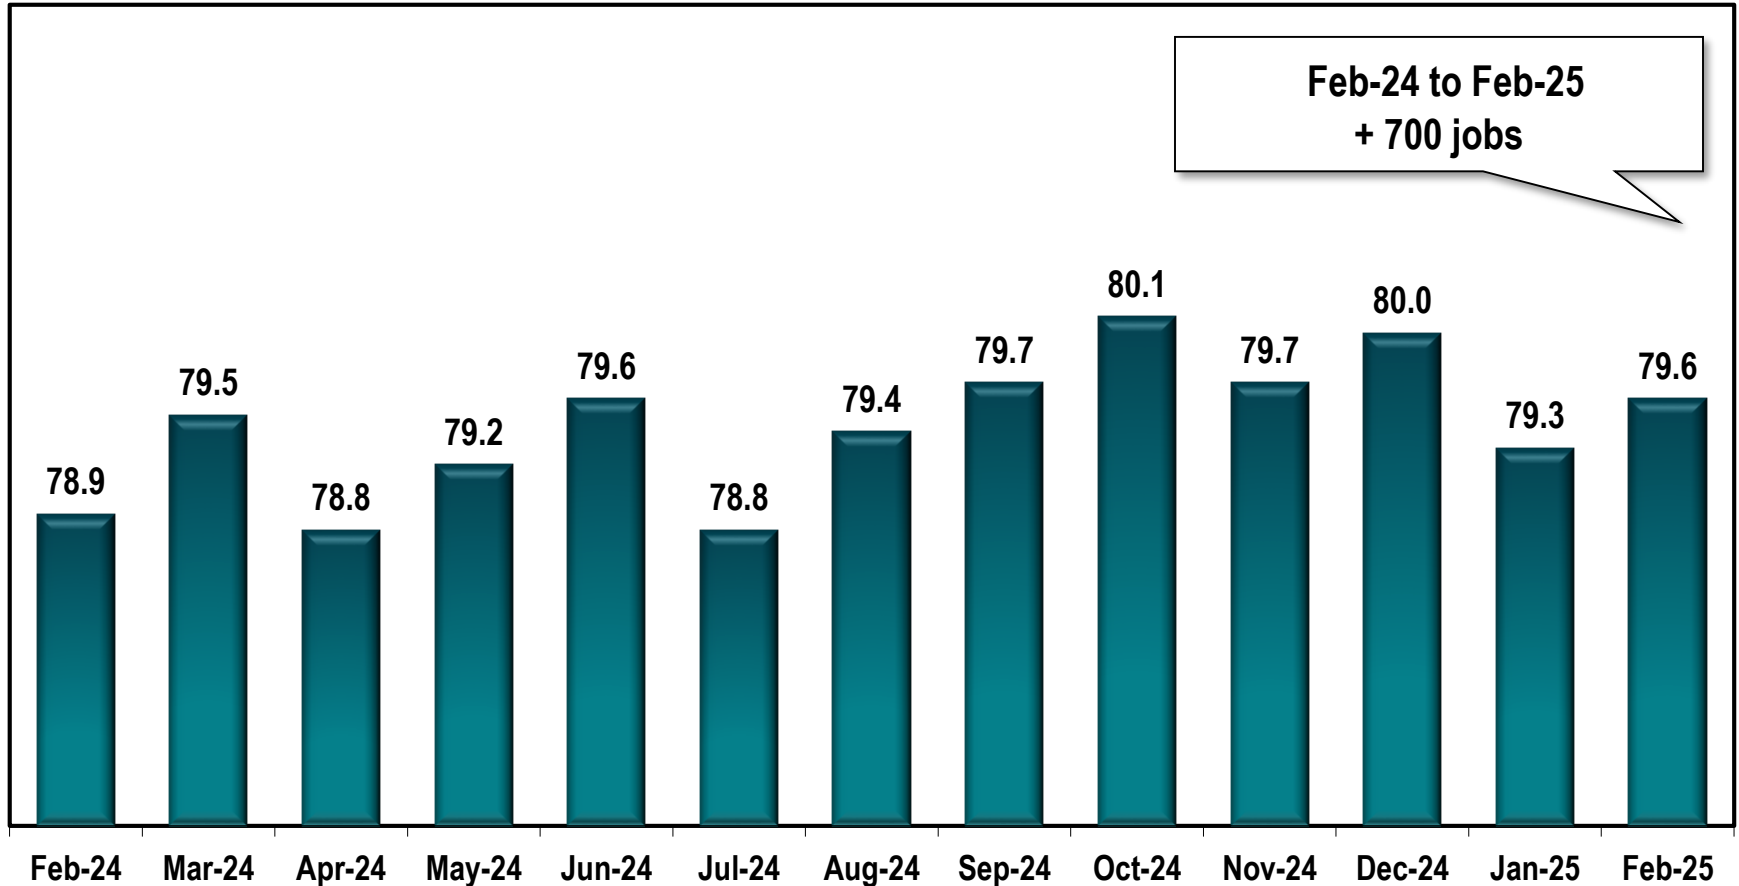

# Warner Robins MSA Employment (In Thousands)

Note: Warner Robins MSA includes Houston and Peach counties.

Source: Georgia Department of Labor – Bruce Thompson, Commissioner