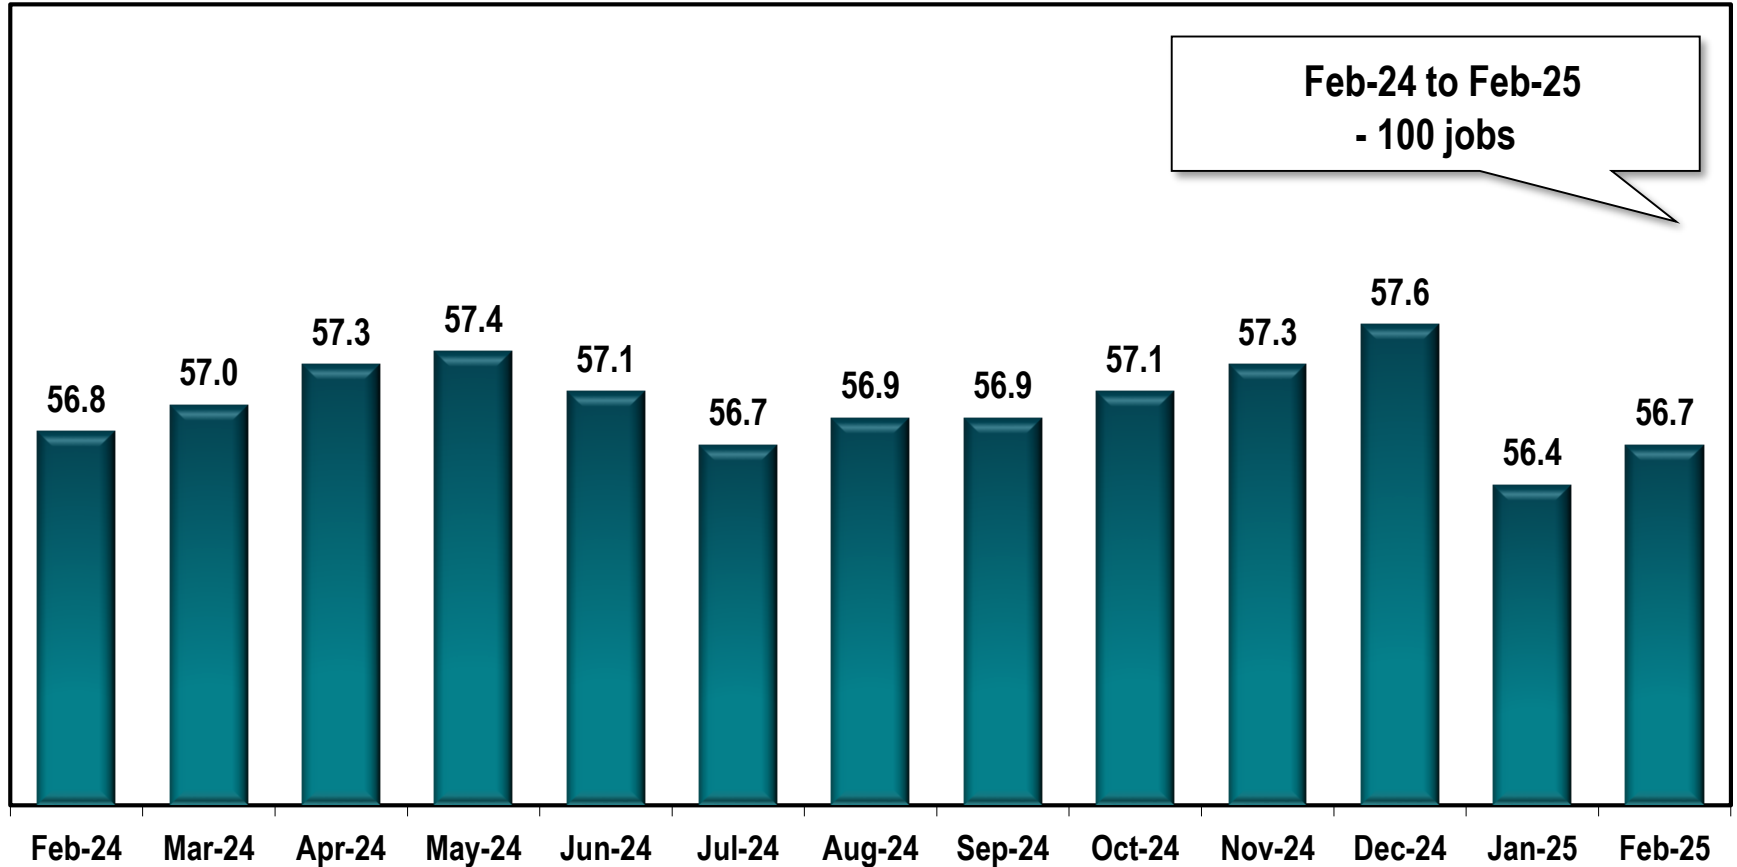

# Valdosta MSA Employment

(In Thousands)

Note: Valdosta MSA includes Brooks, Echols, Lanier and Lowndes counties.

Source: Georgia Department of Labor - Bruce Thompson, Commissioner