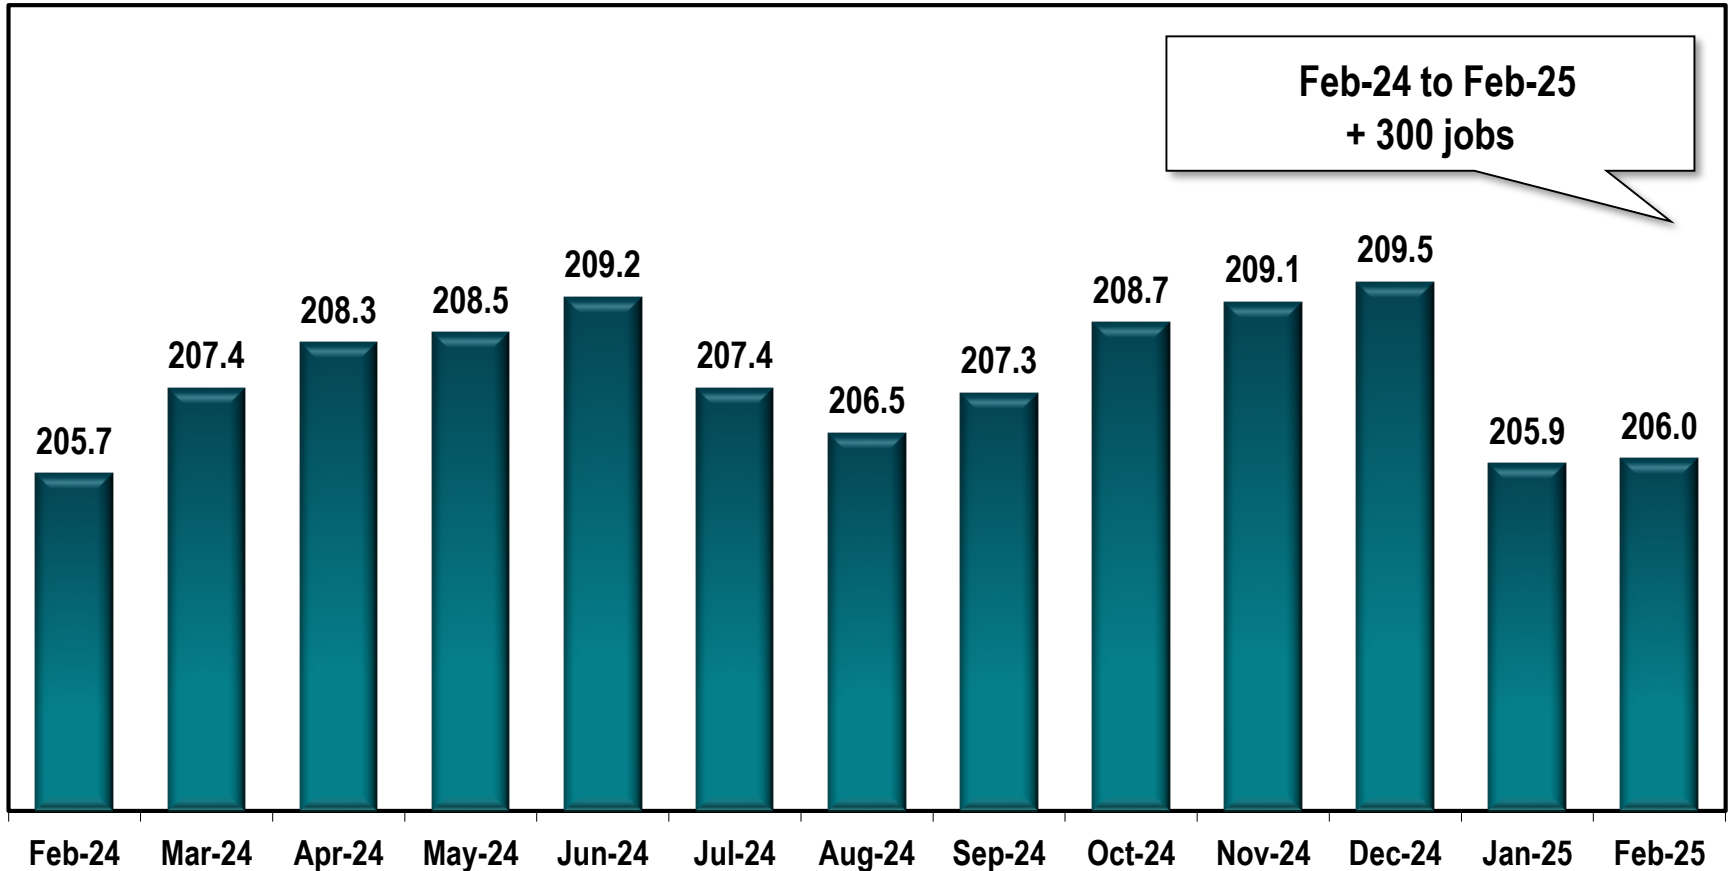

# Savannah MSA Employment

(In Thousands)

Note: Savannah MSA includes Bryan, Chatham and Effingham counties.

Source: Georgia Department of Labor - Bruce Thompson, Commissioner