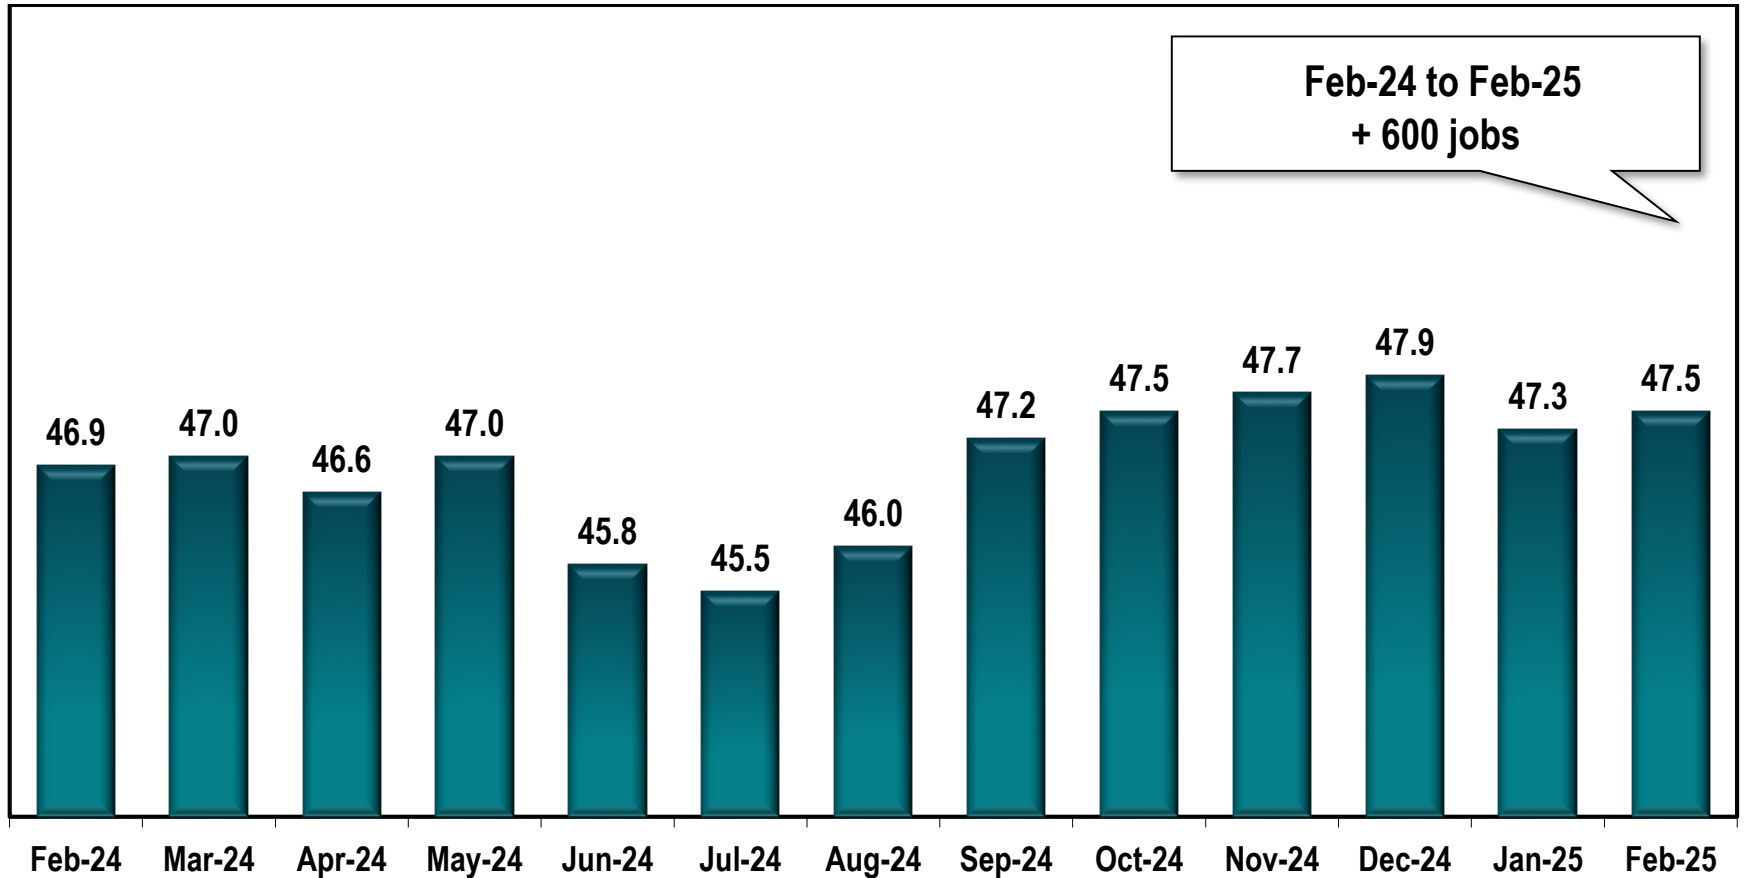

Rome MSA Employment

(In Thousands)

Note: Rome MSA comprises Floyd county.

Source: Georgia Department of Labor - Bruce Thompson, Commissioner