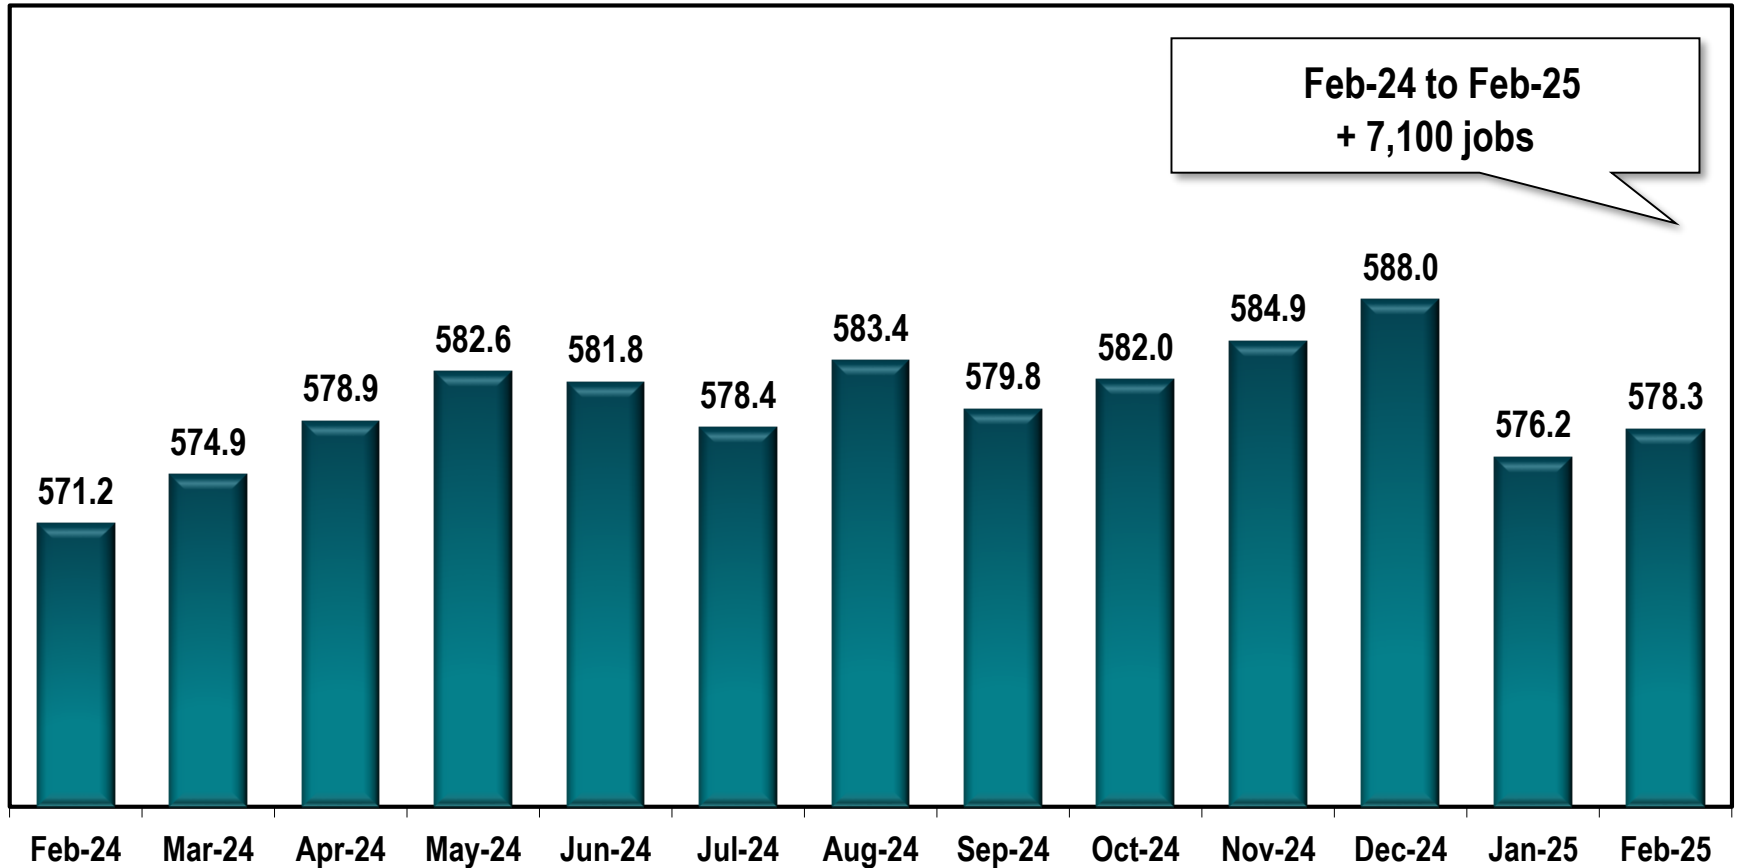

Marietta MD Employment

(In Thousands)

Note: Marietta MD includes Bartow, Cherokee, Cobb, Haralson and Paulding counties.

Source: Georgia Department of Labor - Bruce Thompson, Commissioner