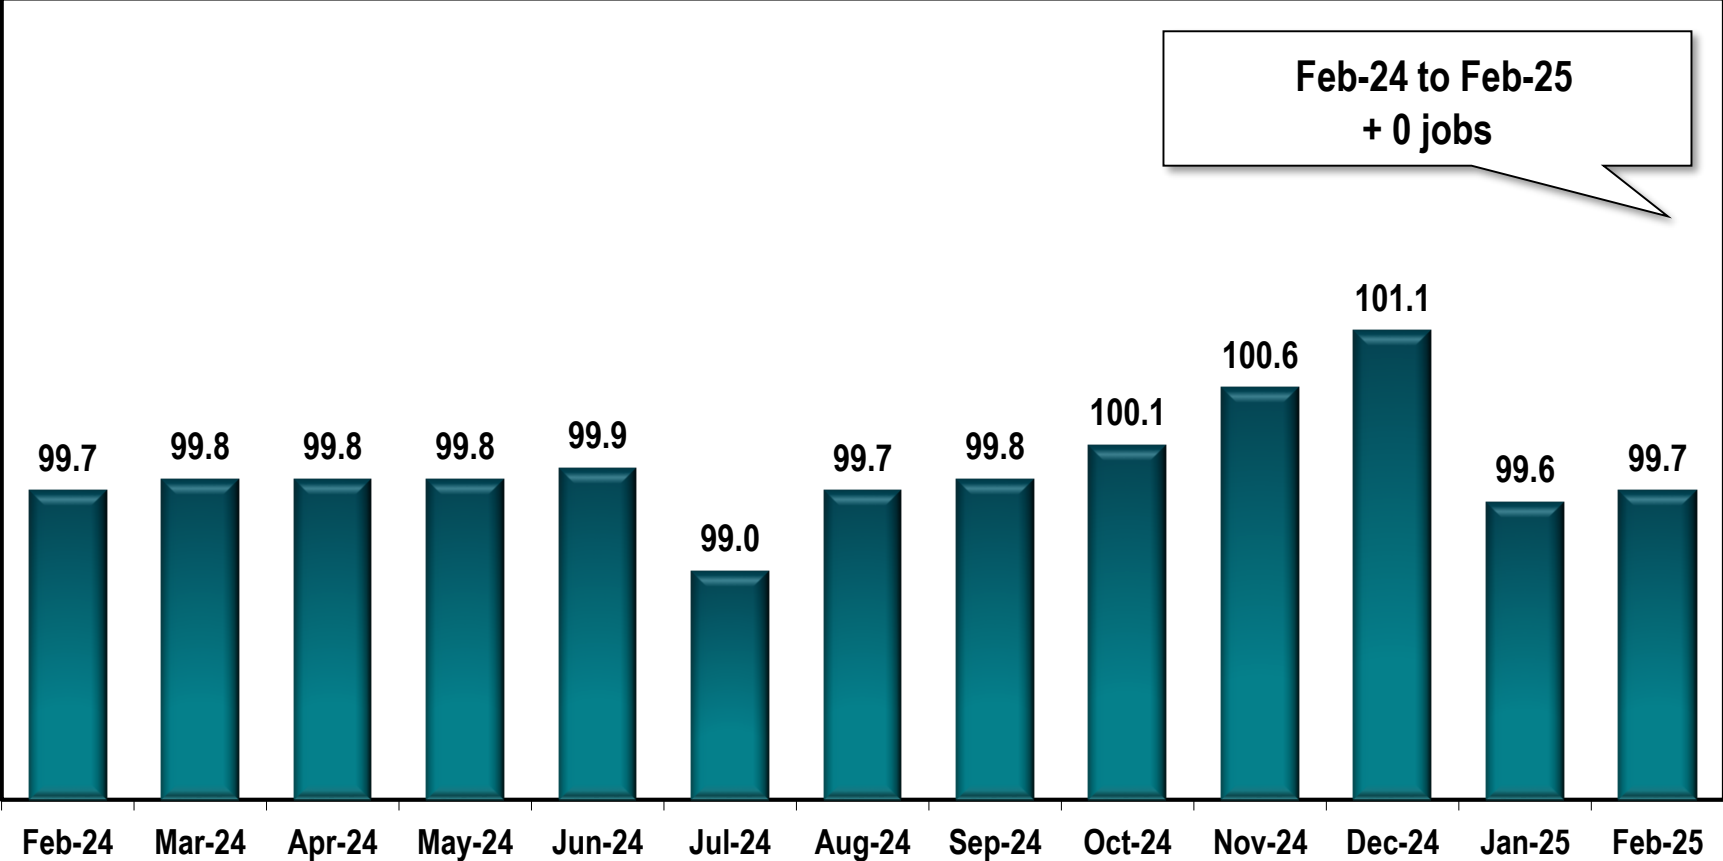

Macon-Bibb MSA Employment

(In Thousands)

Note: Macon MSA includes Bibb, Crawford, Jones, Monroe and Twiggs counties.

Source: Georgia Department of Labor - Bruce Thompson, Commissioner