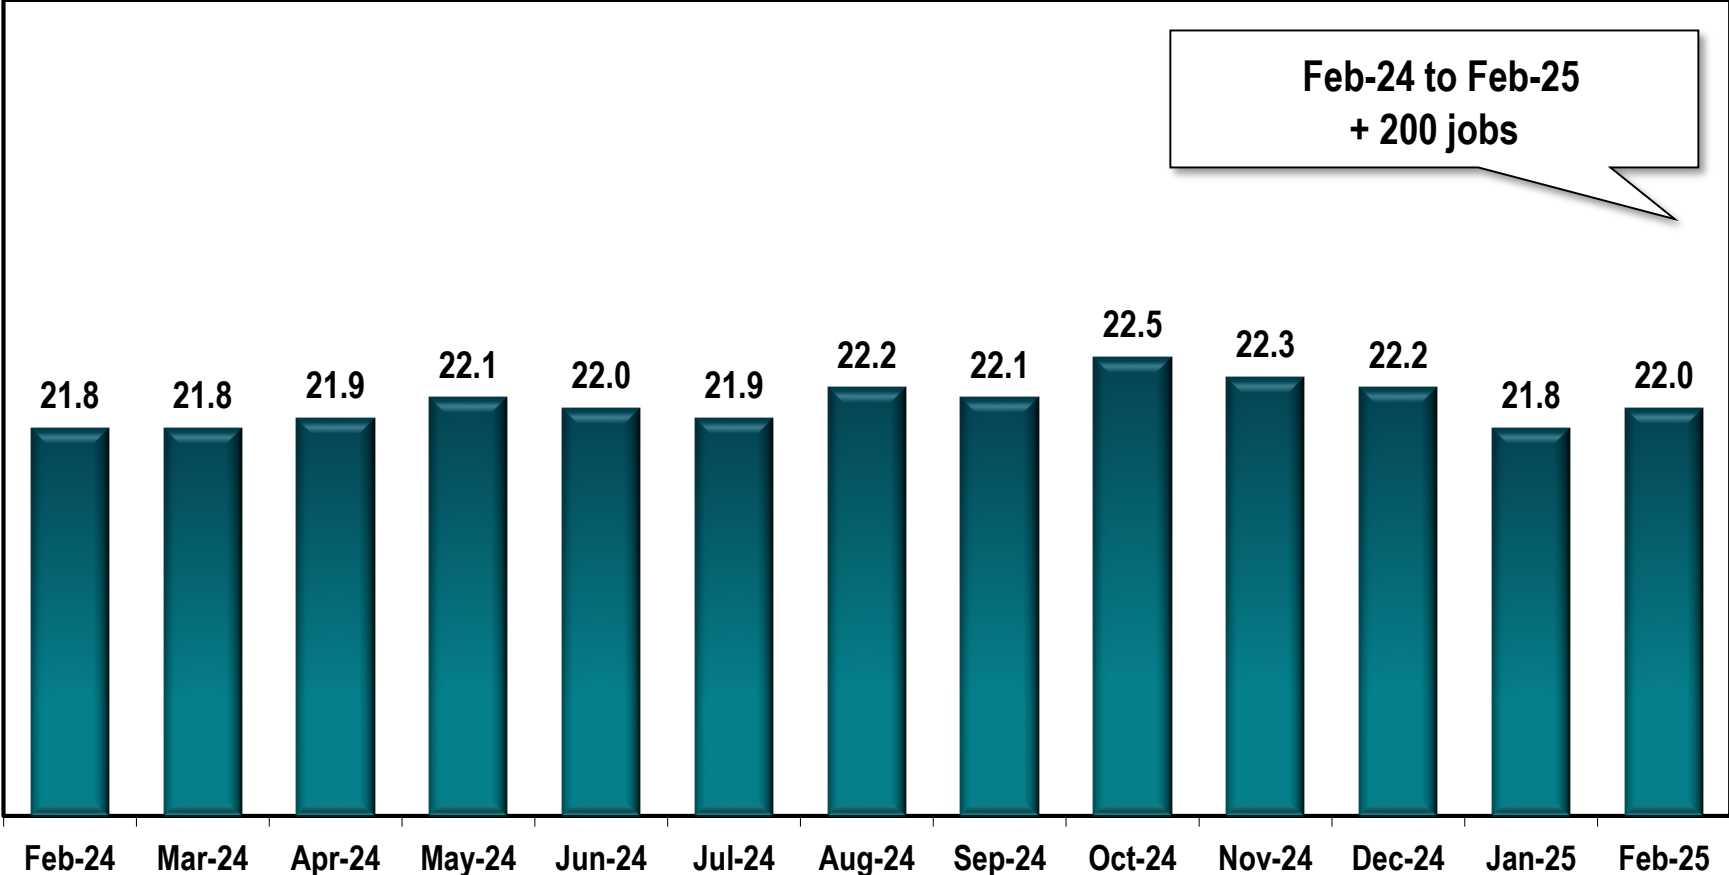

Hinesville MSA Employment

(In Thousands)

Note: Hinesville MSA includes Liberty and Long counties.

Source: Georgia Department of Labor - Bruce Thompson, Commissioner