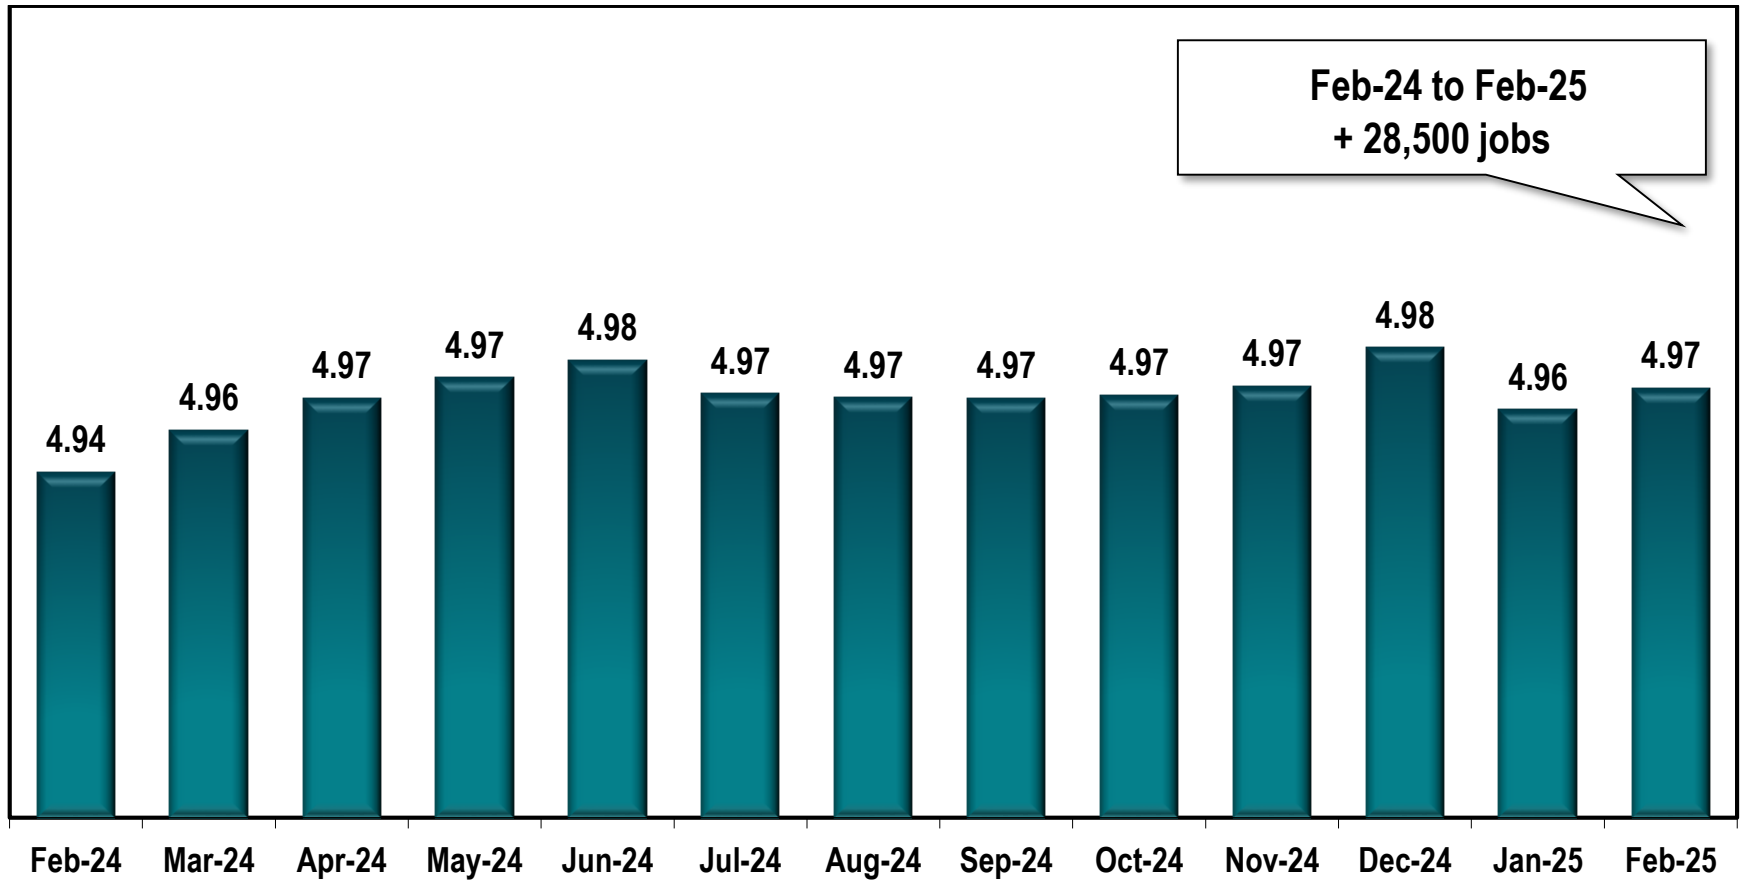

Georgia Employment

Seasonally Adjusted
(In Millions)

Source: Georgia Department of Labor - Bruce Thompson, Commissioner