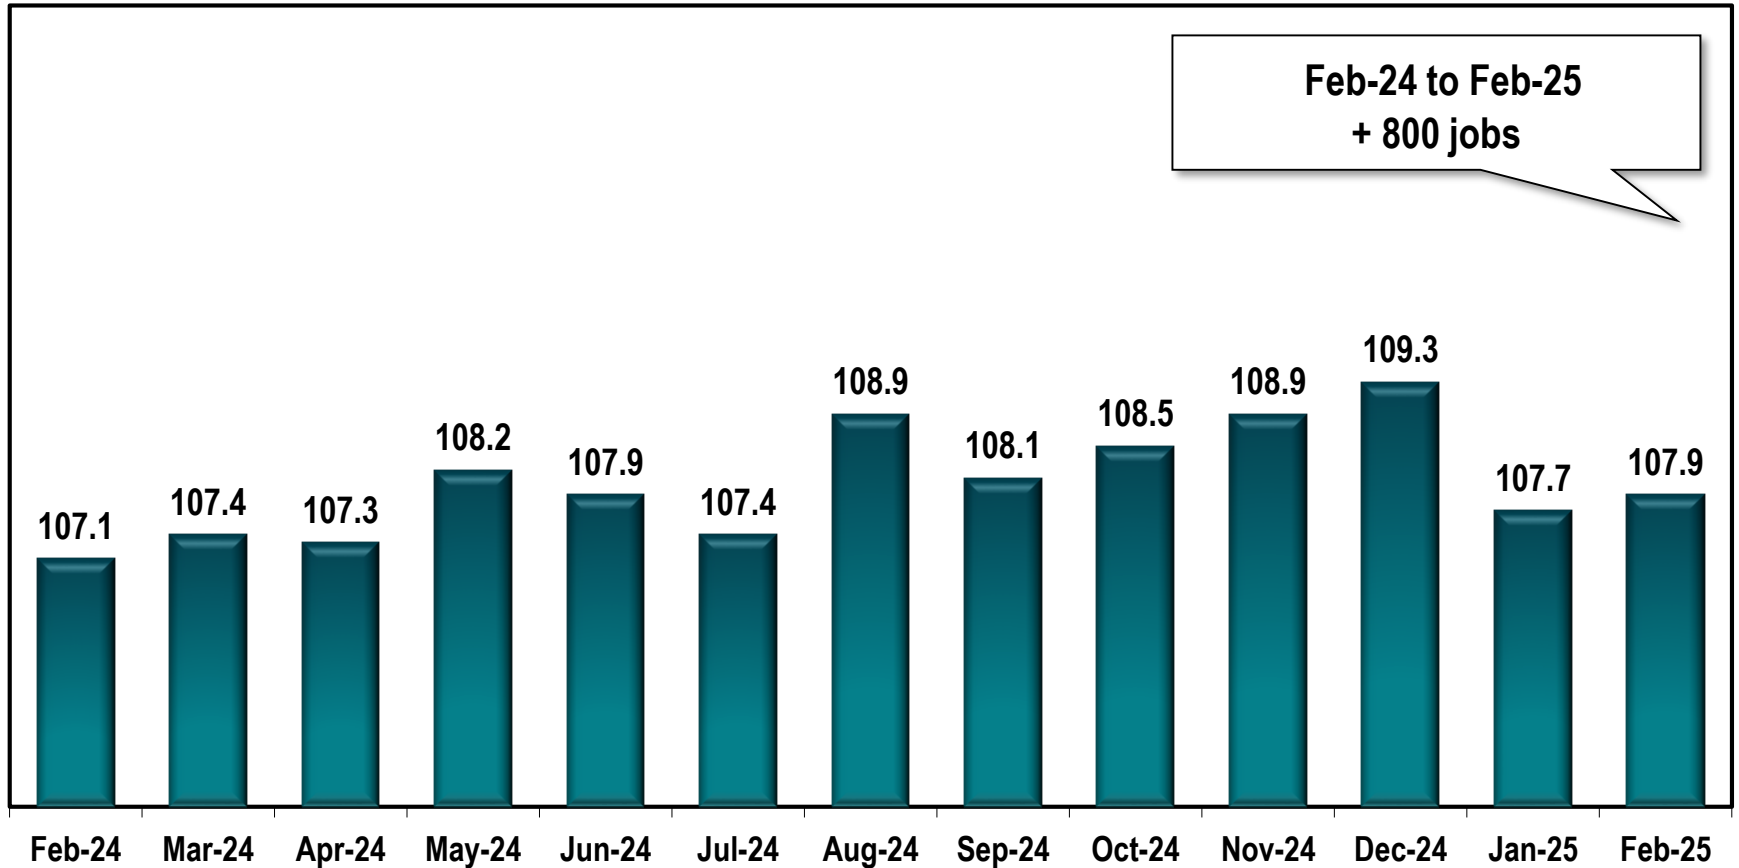

Gainesville MSA Employment

(In Thousands)

Note: Gainesville MSA comprises Hall county.

Source: Georgia Department of Labor - Bruce Thompson, Commissioner