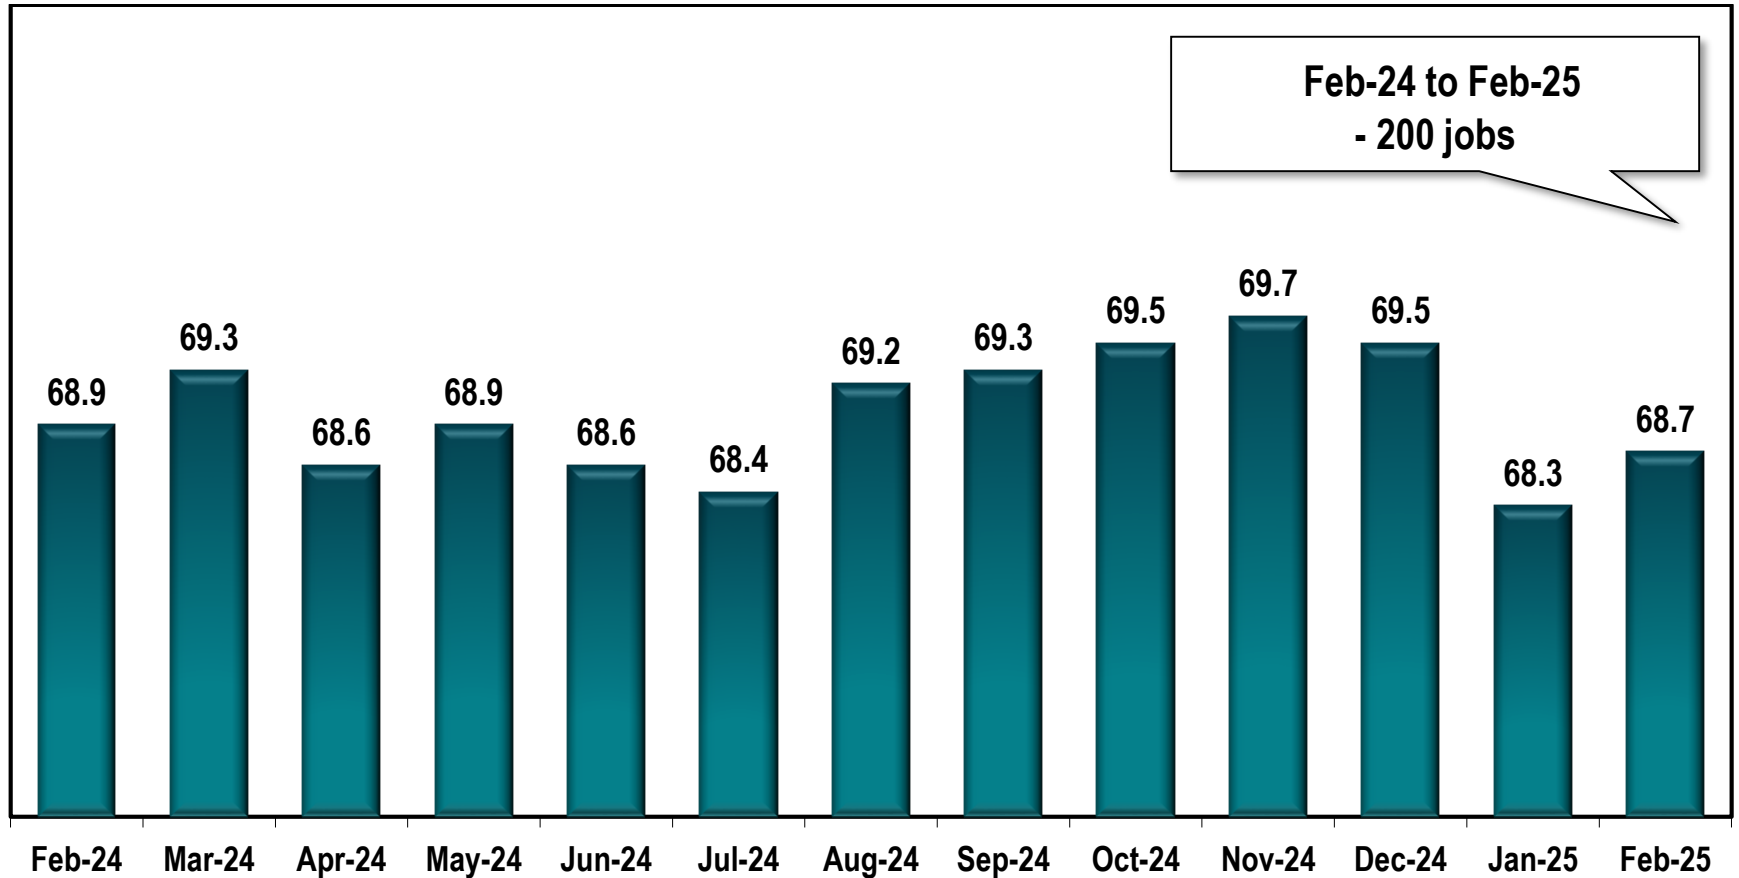

# Dalton MSA Employment

(In Thousands)

Note: Dalton MSA includes Murray and Whitfield counties.

Source: Georgia Department of Labor - Bruce Thompson, Commissioner