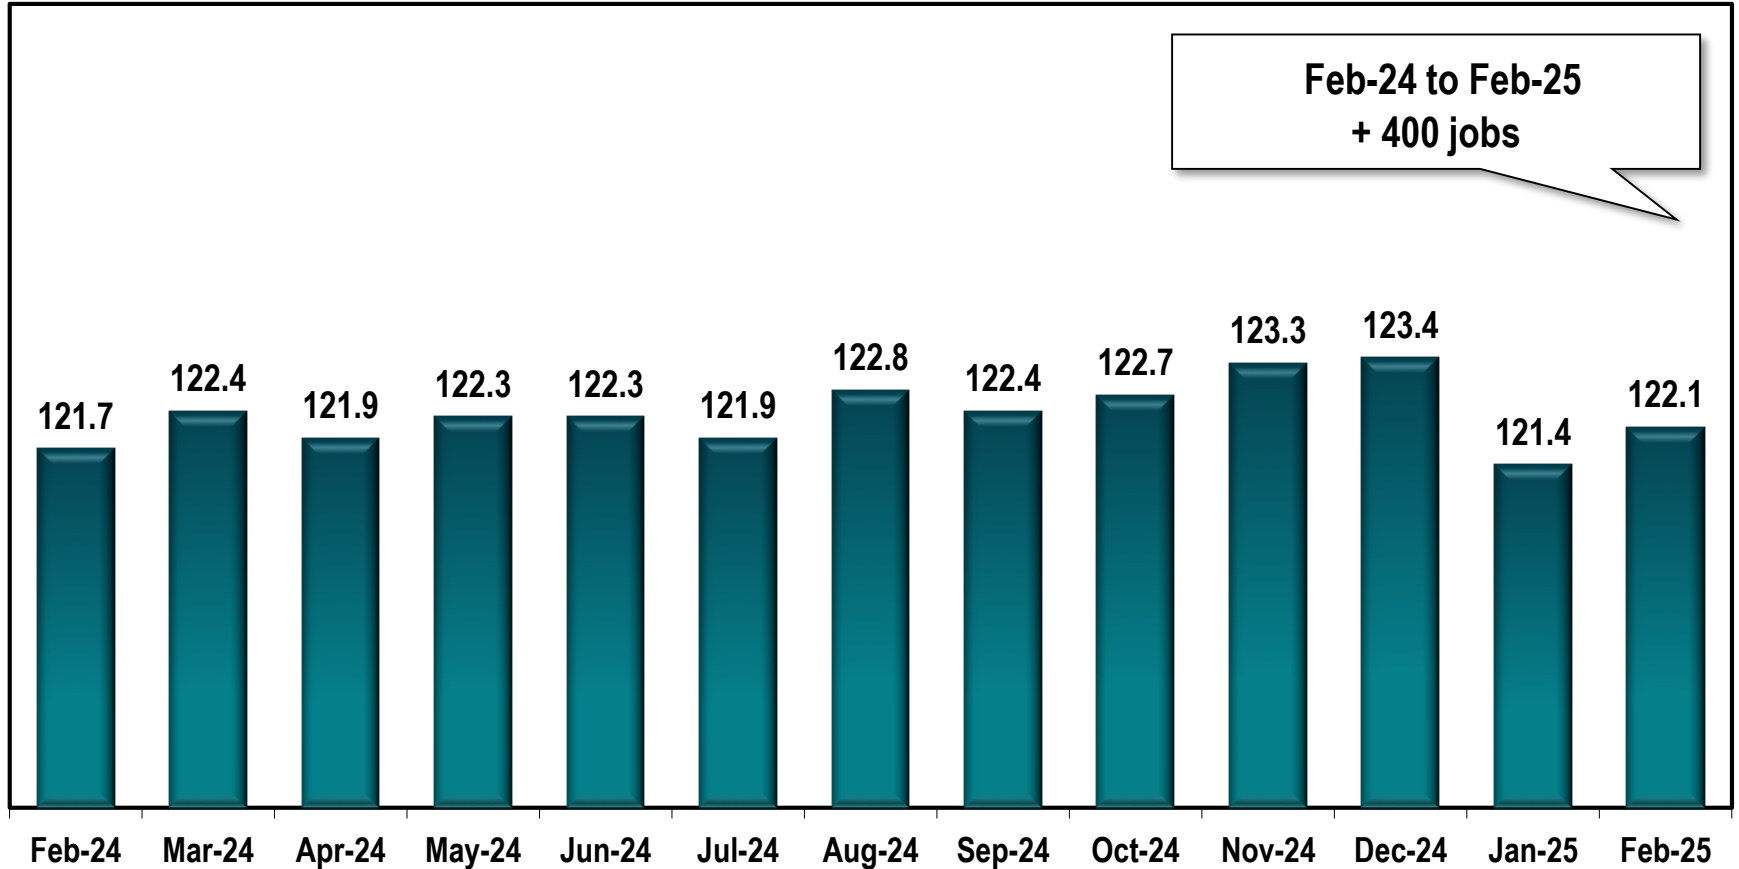

Columbus MSA Employment

(In Thousands)

Note: Columbus MSA includes Chattahoochee, Harris, Marion, Muscogee, Stewart and Talbot and Russell (Alabama) counties.

Source: Georgia Department of Labor - Bruce Thompson, Commissioner