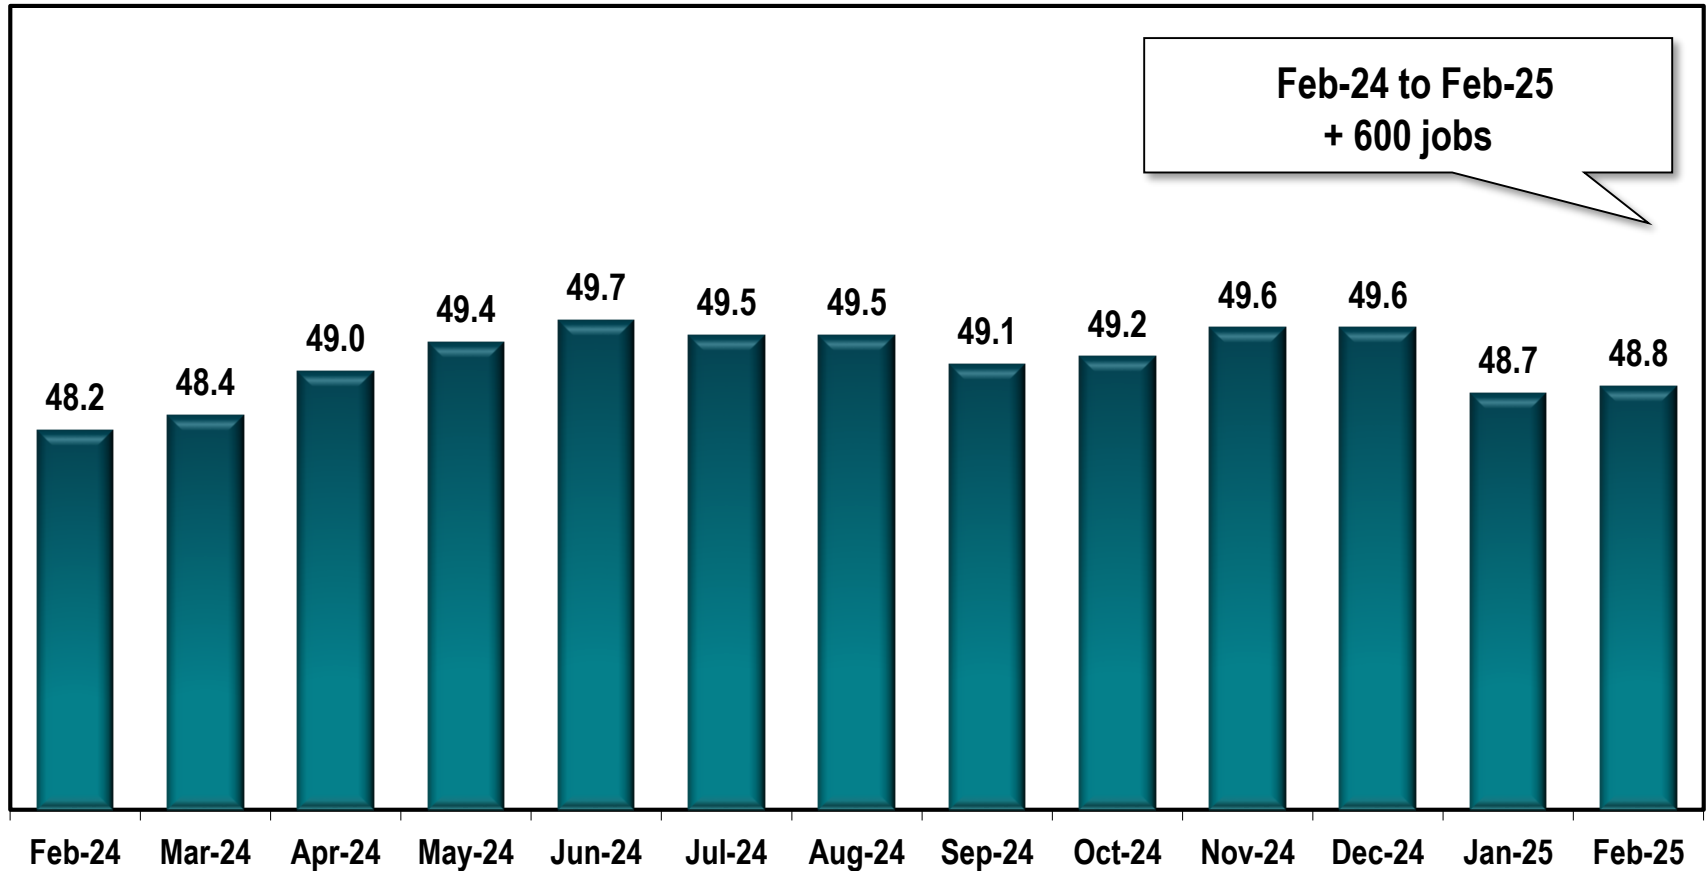

Brunswick- St. Simons MSA Employment

(In Thousands)

Note: Brunswick MSA includes Brantley, Glynn, and McIntosh counties.

Source: Georgia Department of Labor - Bruce Thompson, Commissioner