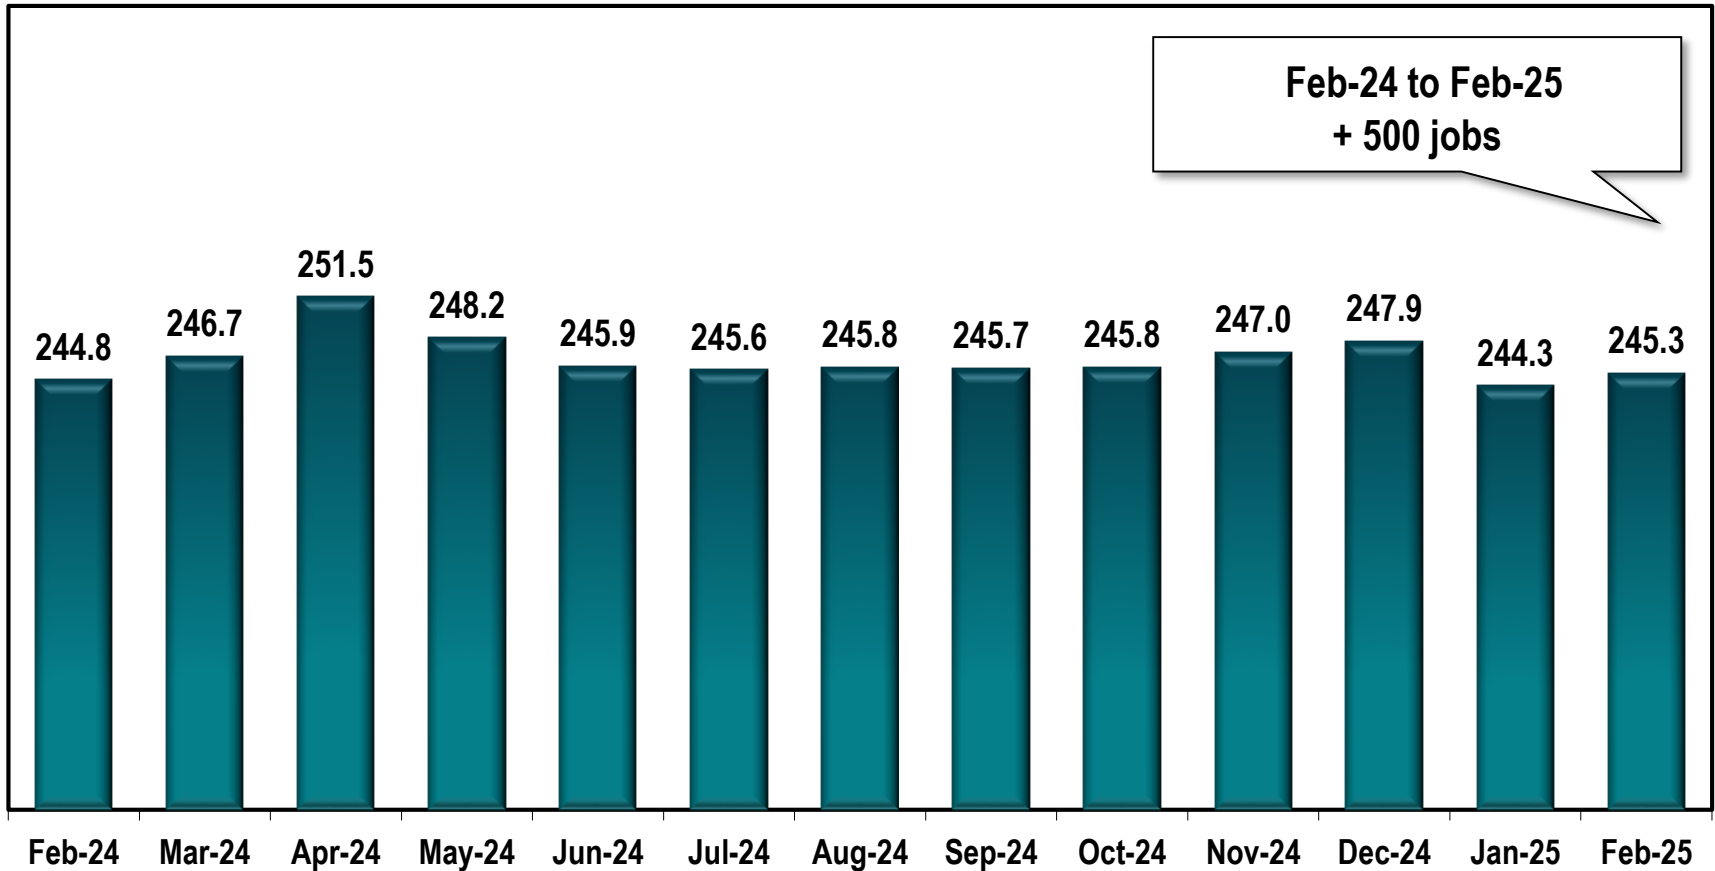

Augusta-Richmond MSA Employment

(In Thousands)

Note: Augusta-Richmond County MSA includes Burke, Columbia, Lincoln, McDuffie and Richmond and Aiken and Edgefield (South Carolina) counties

Source: Georgia Department of Labor - Bruce Thompson, Commissioner