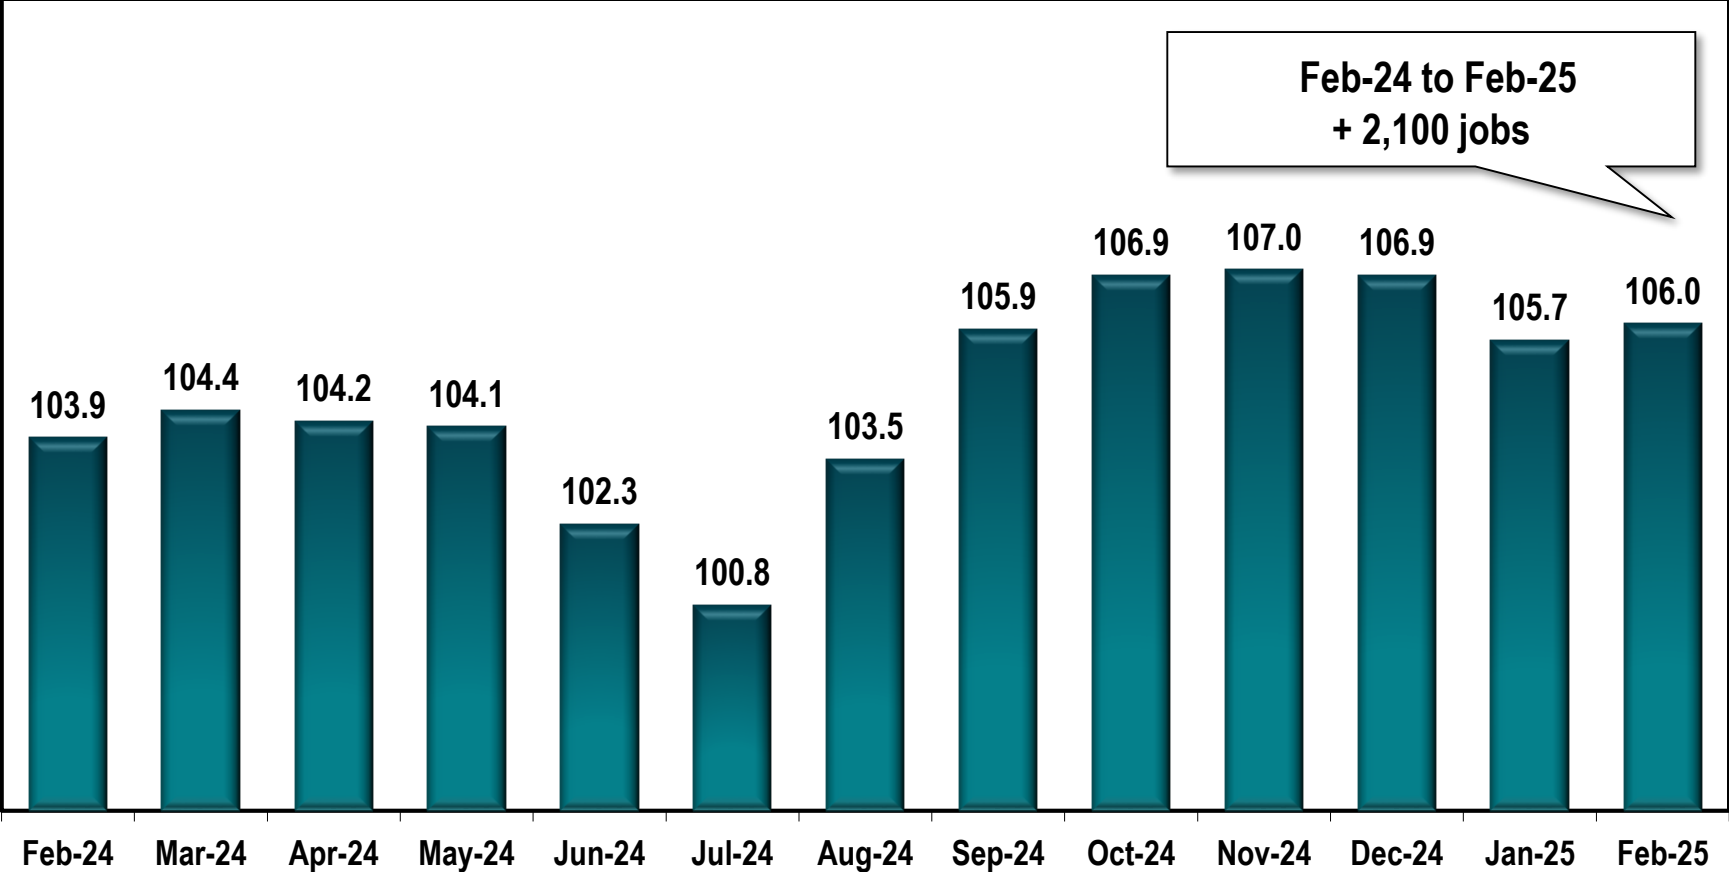

Athens-Clarke MSA Employment

(In Thousands)

Note: Athens-Clarke County MSA includes Clarke, Madison, Oconee and Oglethorpe counties.

Source: Georgia Department of Labor - Bruce Thompson, Commissioner