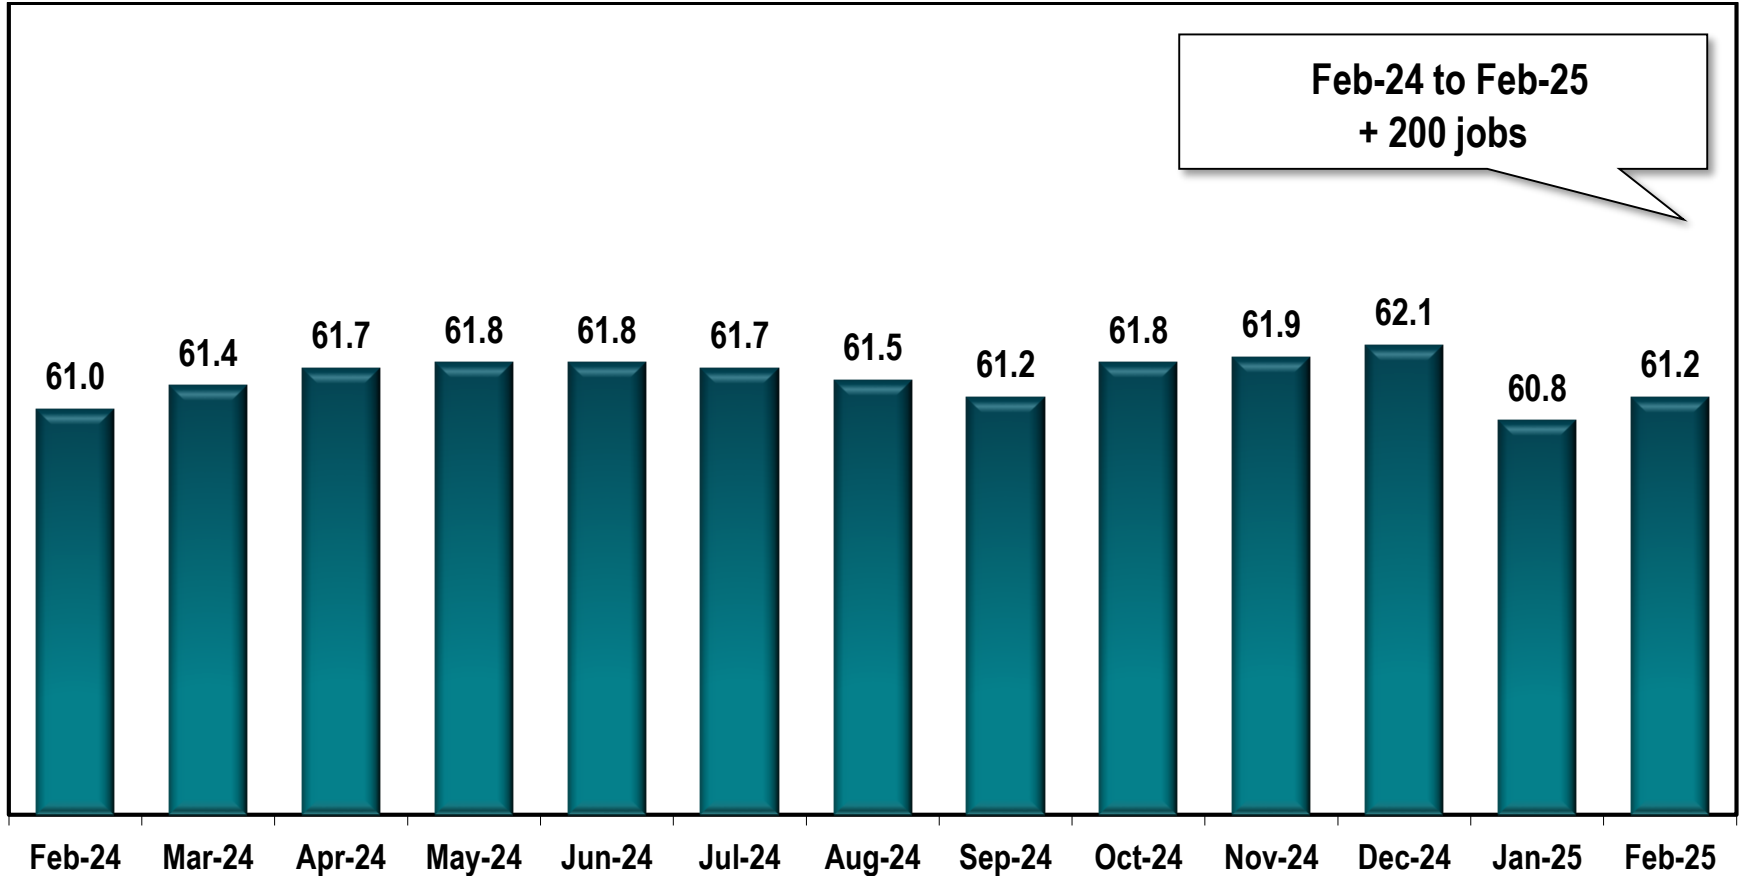

# Albany MSA Employment (In Thousands)

Note: Albany MSA includes Dougherty, Lee, Terrell and Worth counties.

Source: Georgia Department of Labor - Bruce Thompson, Commissioner