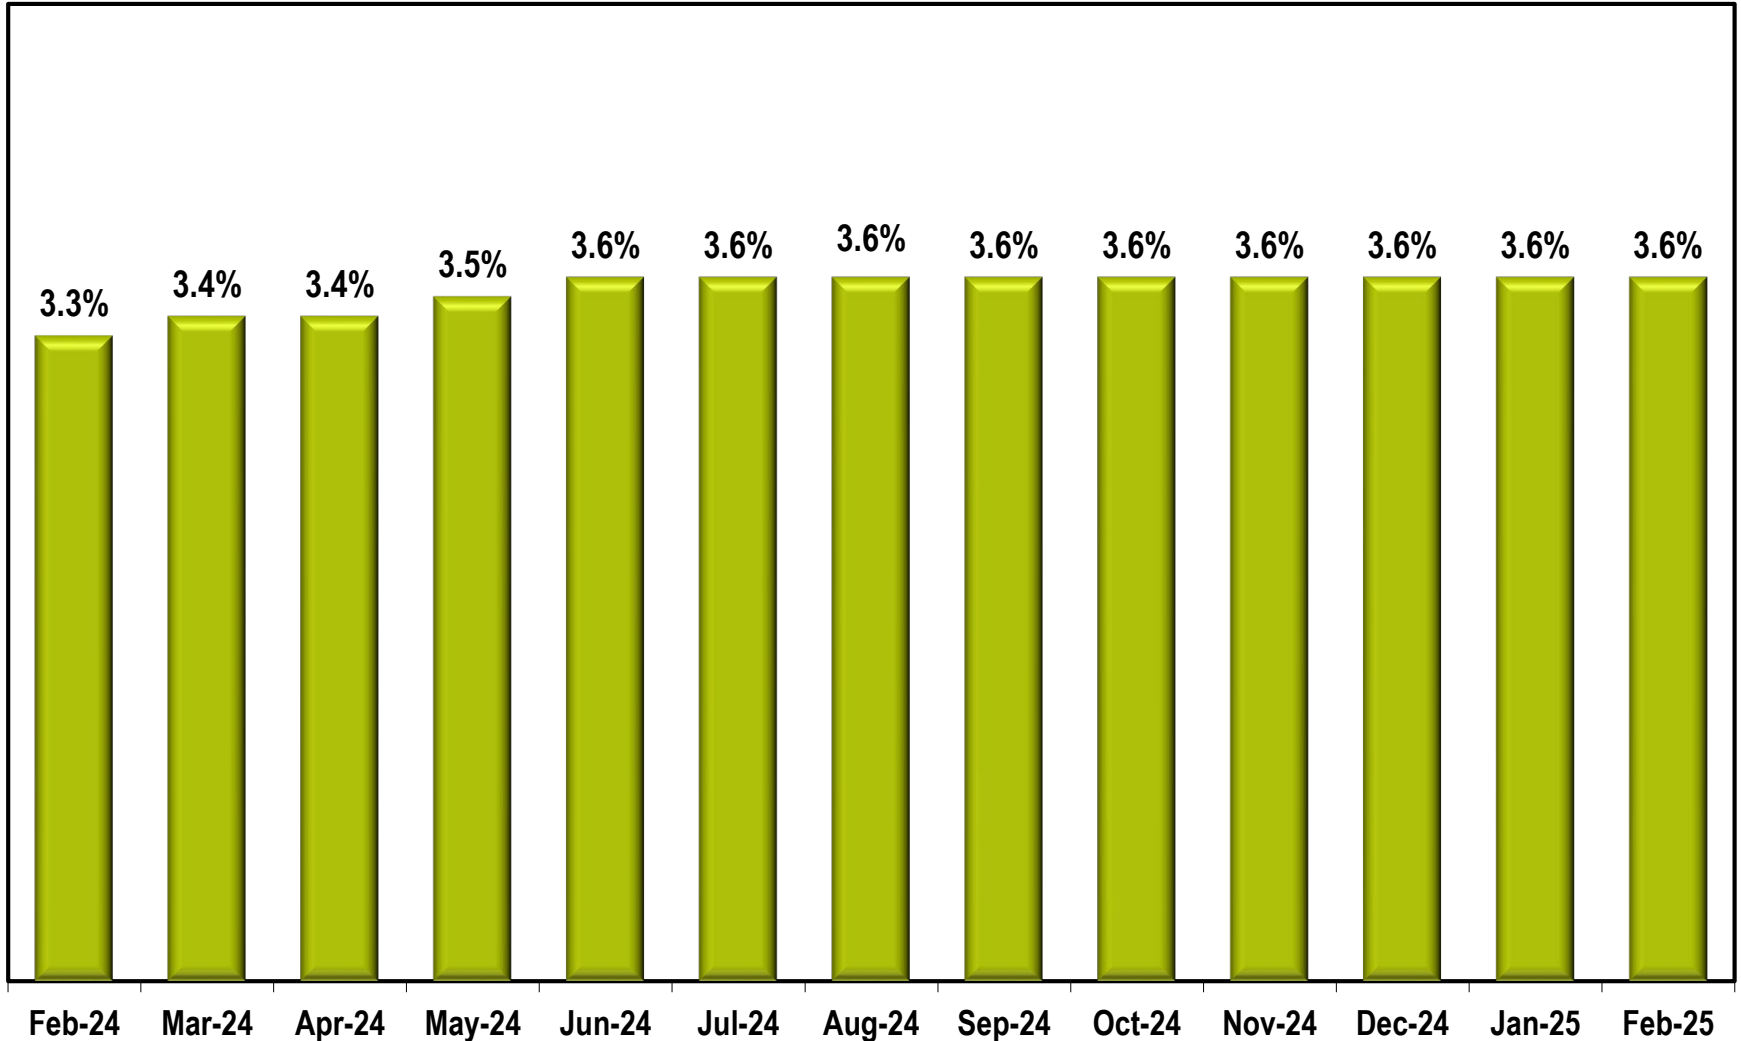

Georgia Unemployment Rate

(Seasonally Adjusted)

Source: Georgia Department of Labor – Bruce Thompson, Commissioner