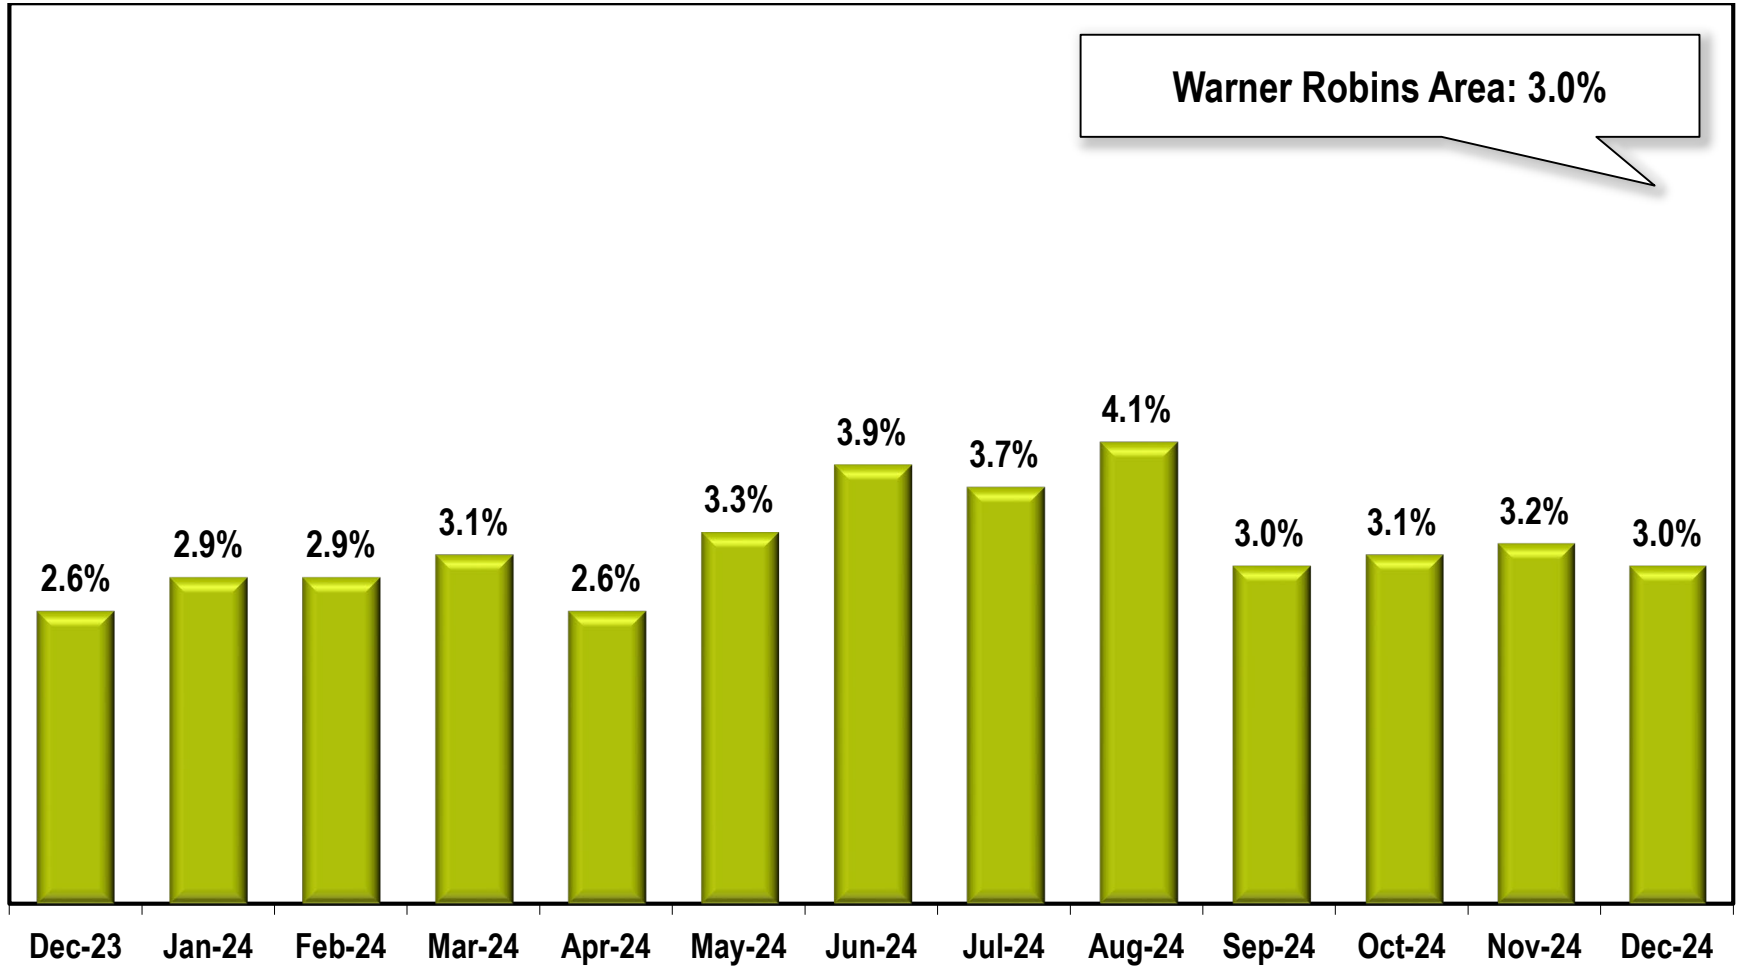

Warner Robins Area Unemployment Rate

(Not Seasonally Adjusted)

Note: Warner Robins Area includes Houston, Peach, and Pulaski Counties.

Source: Georgia Department of Labor – Bruce Thompson, Commissioner