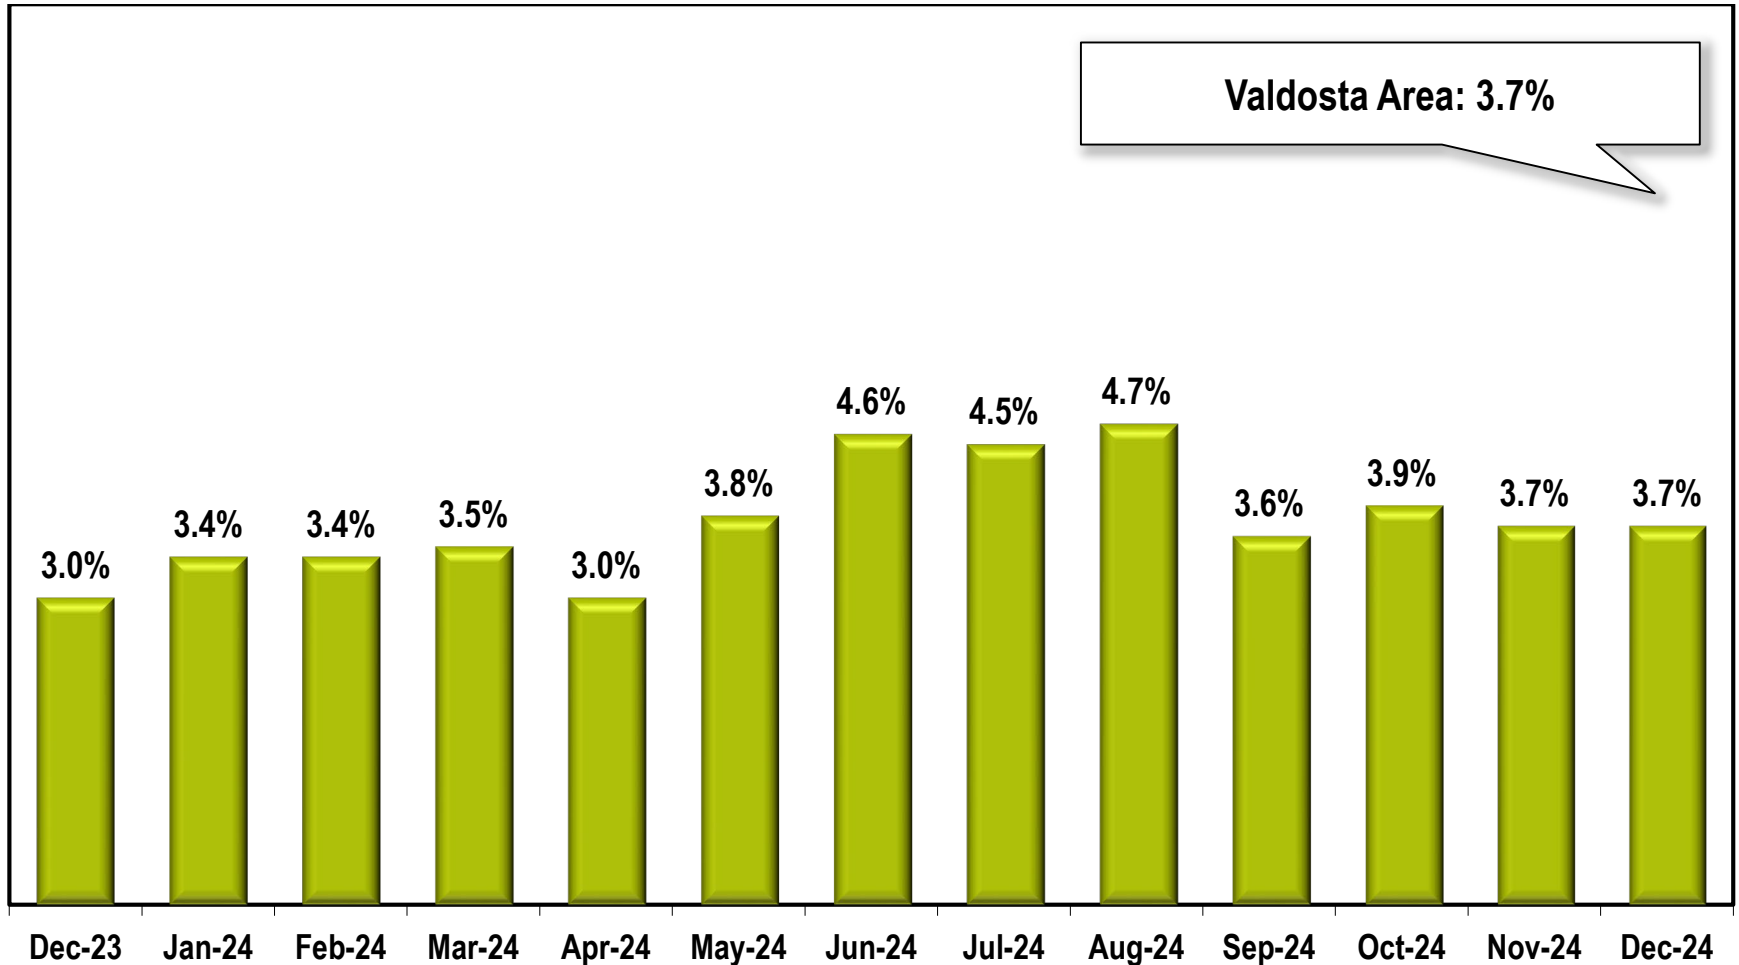

# Valdosta Area Unemployment Rate

(Not Seasonally Adjusted)

Note: Valdosta Area includes Brooks, Echols, Lanier, and Lowndes counties.

Source: Georgia Department of Labor – Bruce Thompson, Commissioner