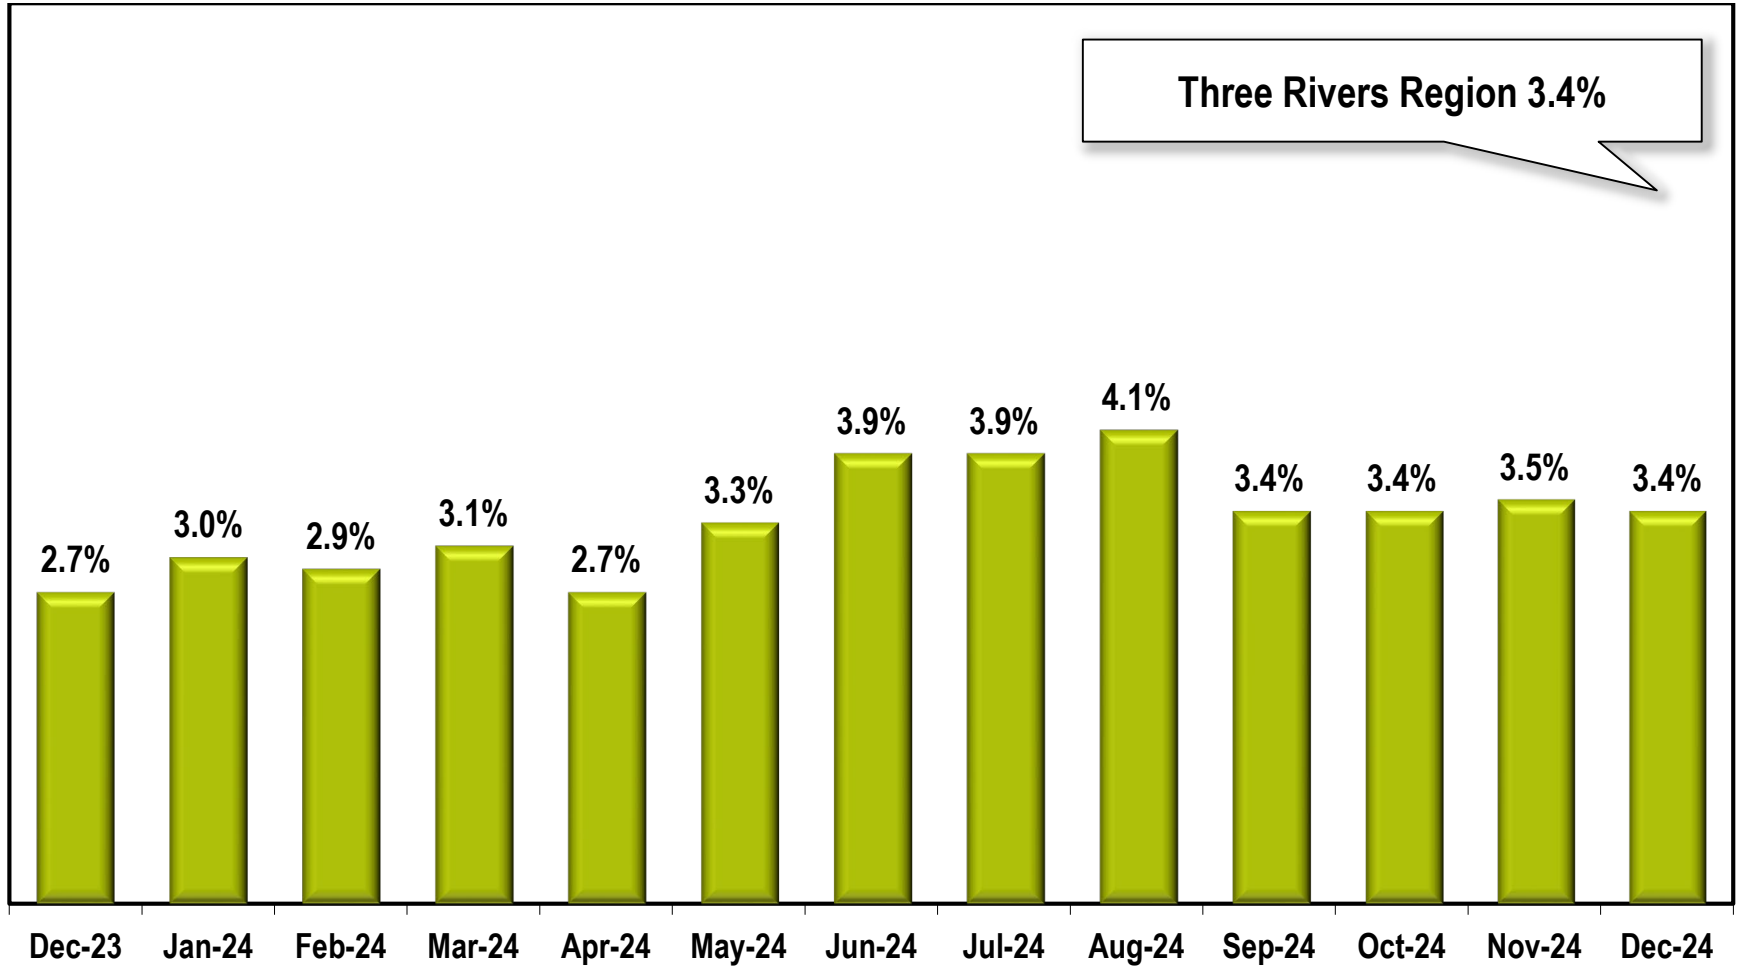

Three Rivers Region Unemployment Rate

(Not Seasonally Adjusted)

Note: Three Rivers Region includes Butts, Carroll, Coweta, Heard, Lamar, Meriwether, Pike, Spalding, Troup, and Upson counties.

Source: Georgia Department of Labor – Bruce Thompson, Commissioner