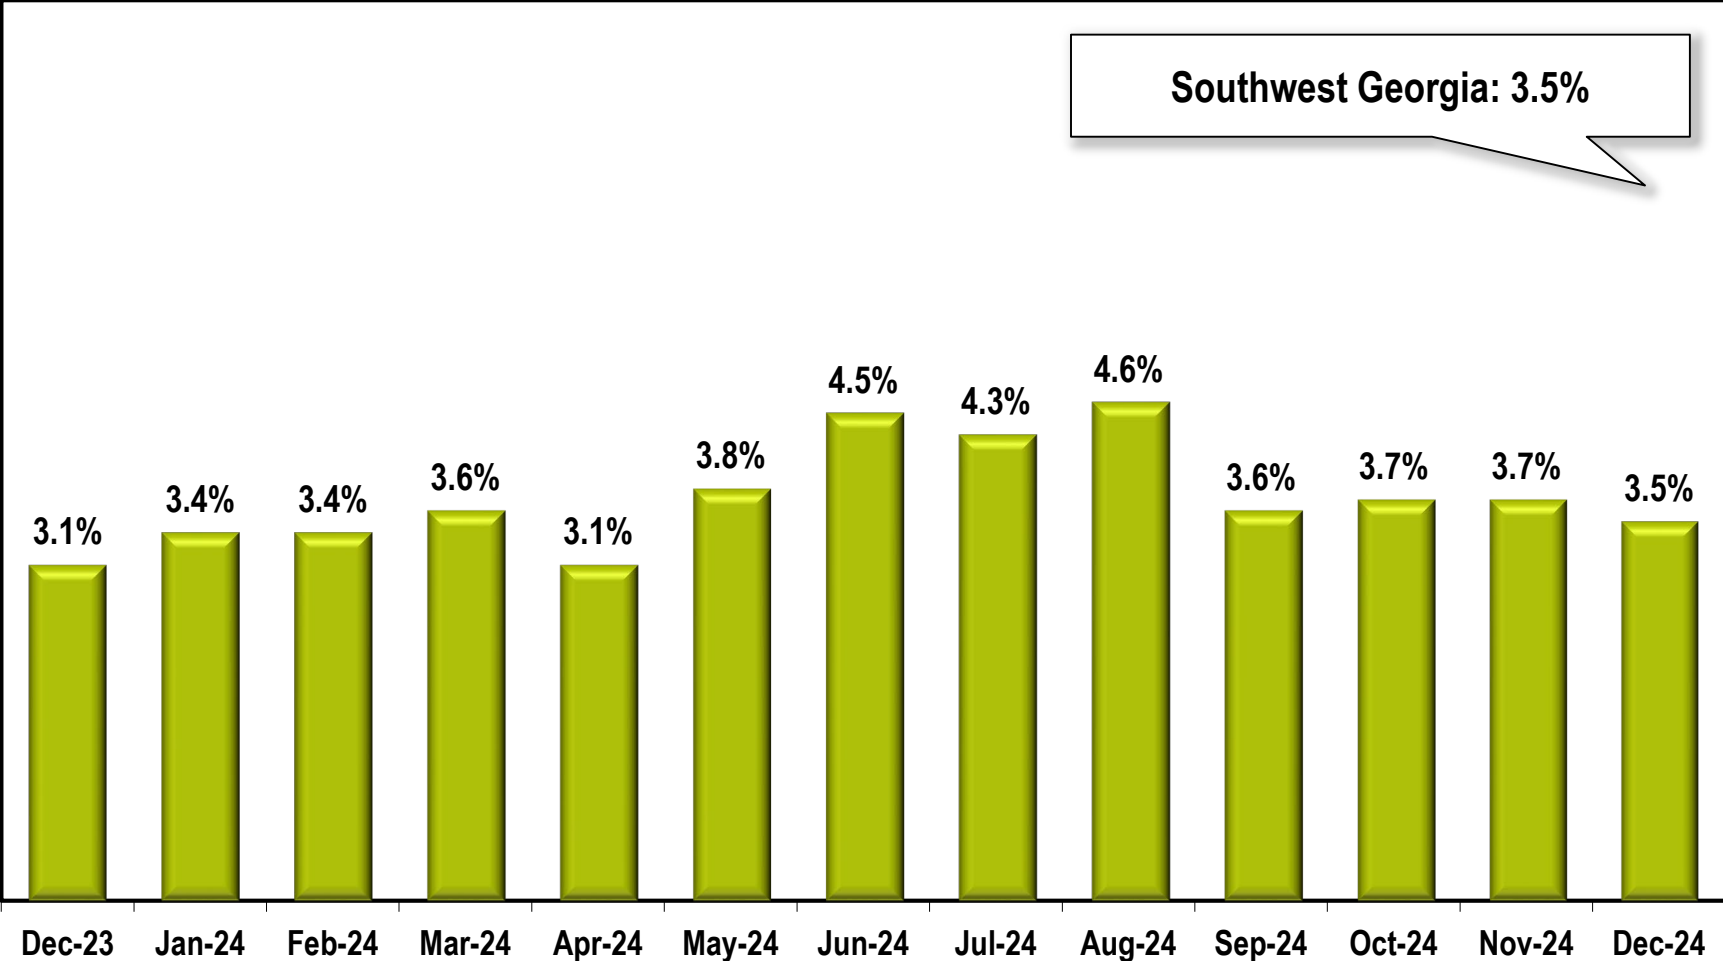

Southwest Georgia Region Unemployment Rate

(Not Seasonally Adjusted)

Note: Southwest Georgia Region includes Baker, Calhoun, Colquitt, Decatur, Dougherty, Early, Grady, Lee, Miller, Mitchell, Seminole, Terrell, Thomas, and Worth counties.