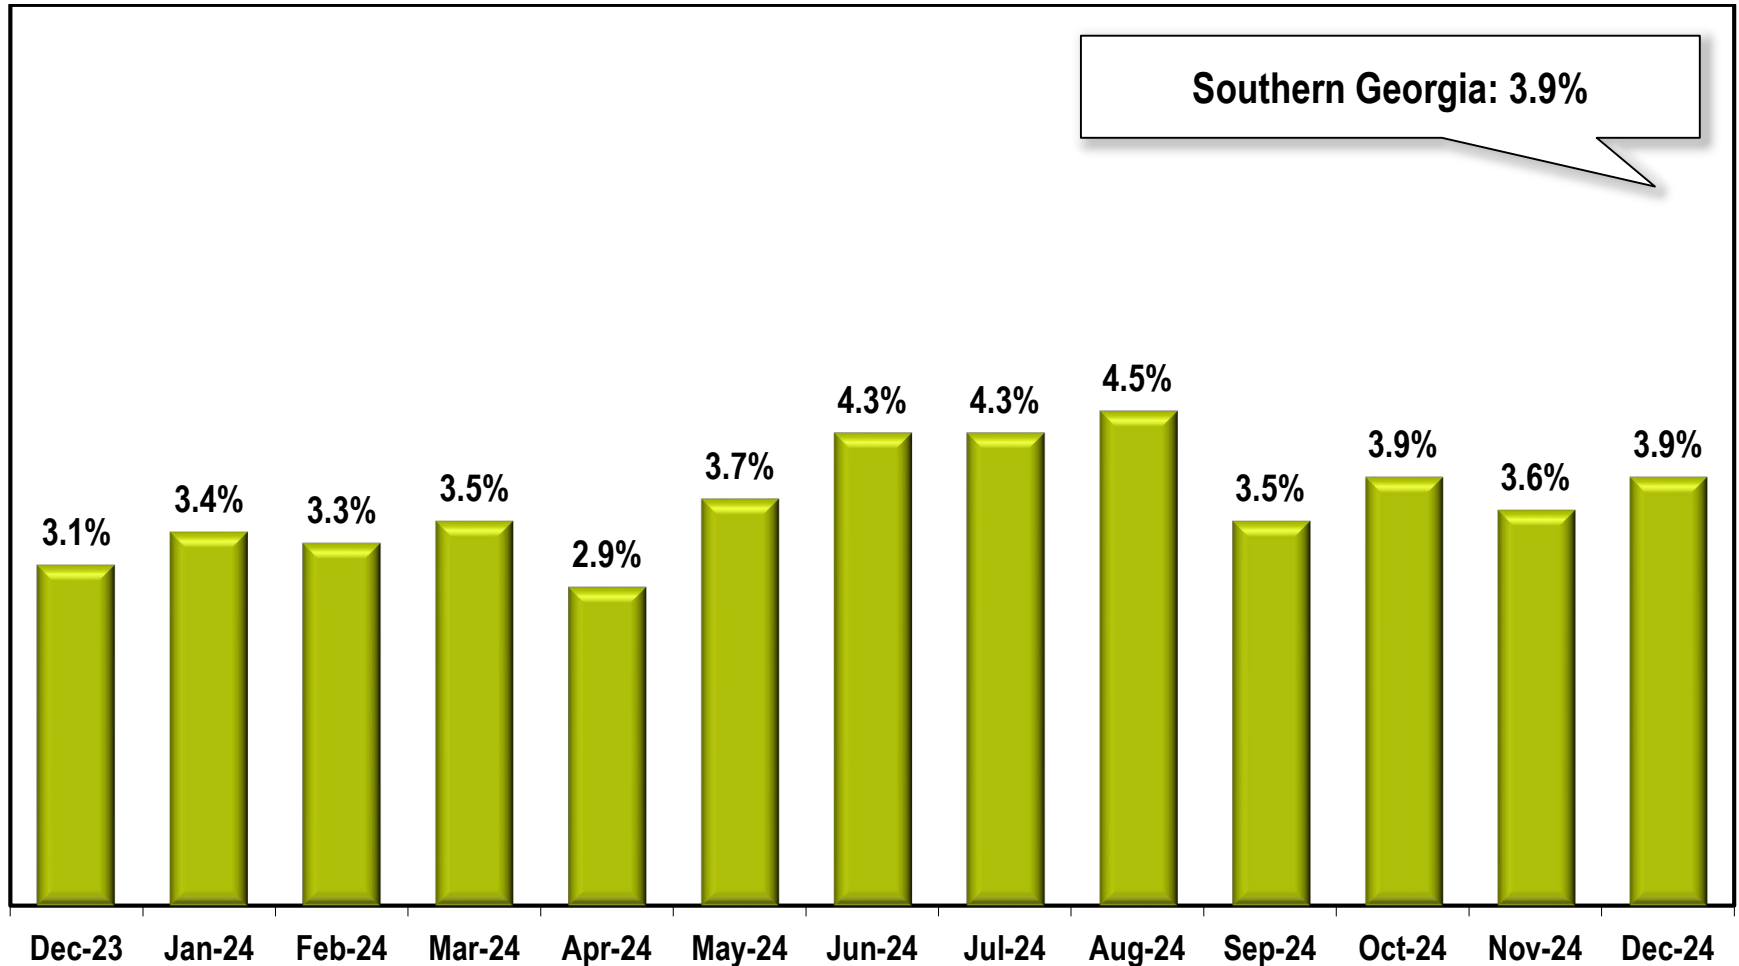

# Southern Georgia Region Unemployment Rate (Not Seasonally Adjusted)

Note: Southern Georgia Region includes Atkinson, Bacon, Ben Hill, Berrien, Brantley, Brooks, Charlton, Clinch, Coffee, Cook, Echols, Irwin, Lanier, Lowndes, Pierce, Tift, Turner, and Ware counties.