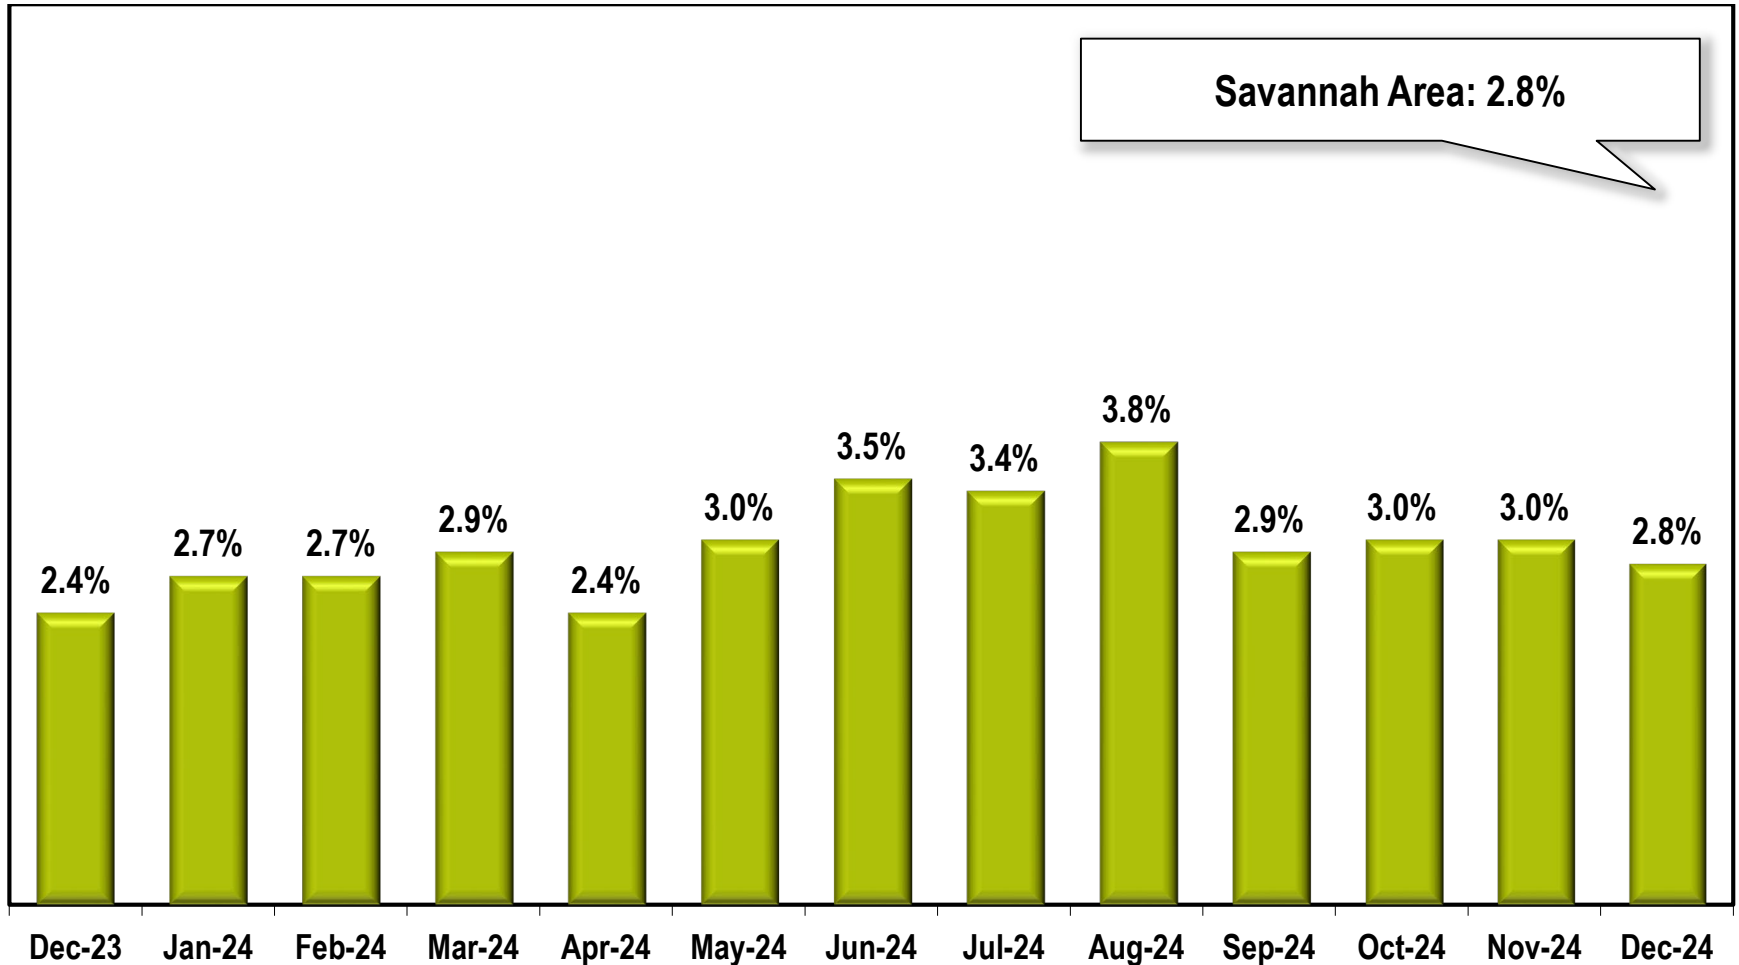

# Savannah Area Unemployment Rate

(Not Seasonally Adjusted)

Note: Savannah Area includes Bryan, Chatham, and Effingham counties.

Source: Georgia Department of Labor – Bruce Thompson, Commissioner