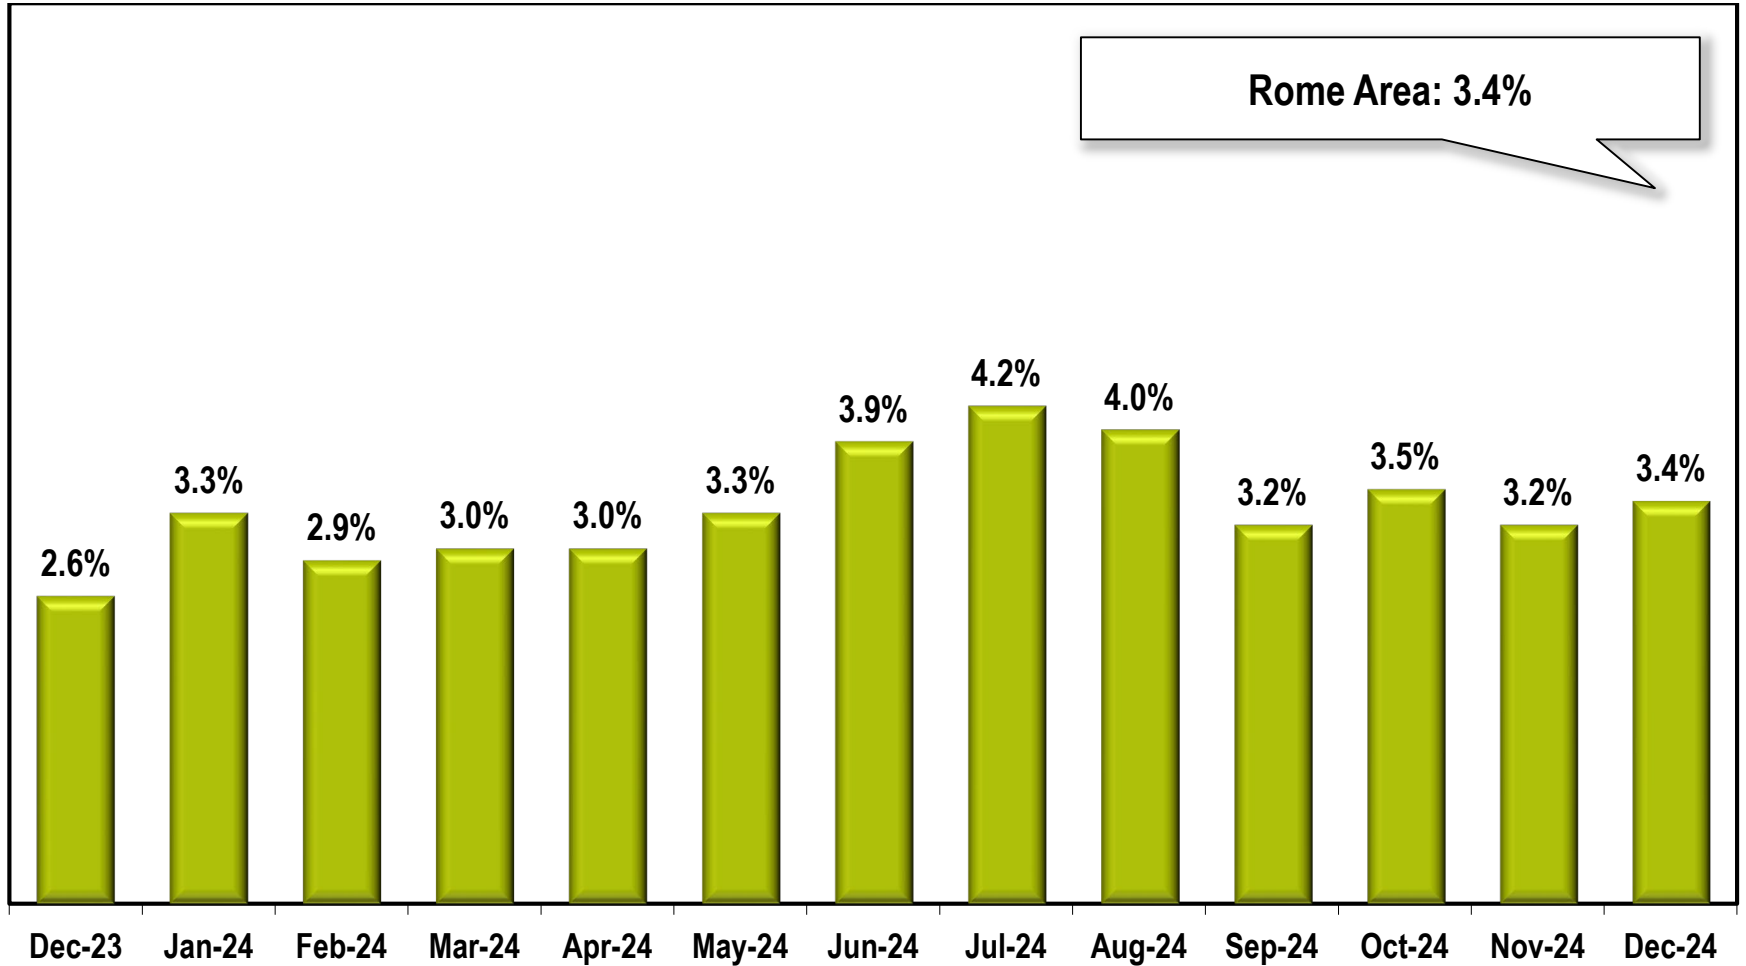

# Rome Area Unemployment Rate

(Not Seasonally Adjusted)

Note: Rome Area includes Floyd county.

Source: Georgia Department of Labor – Bruce Thompson, Commissioner