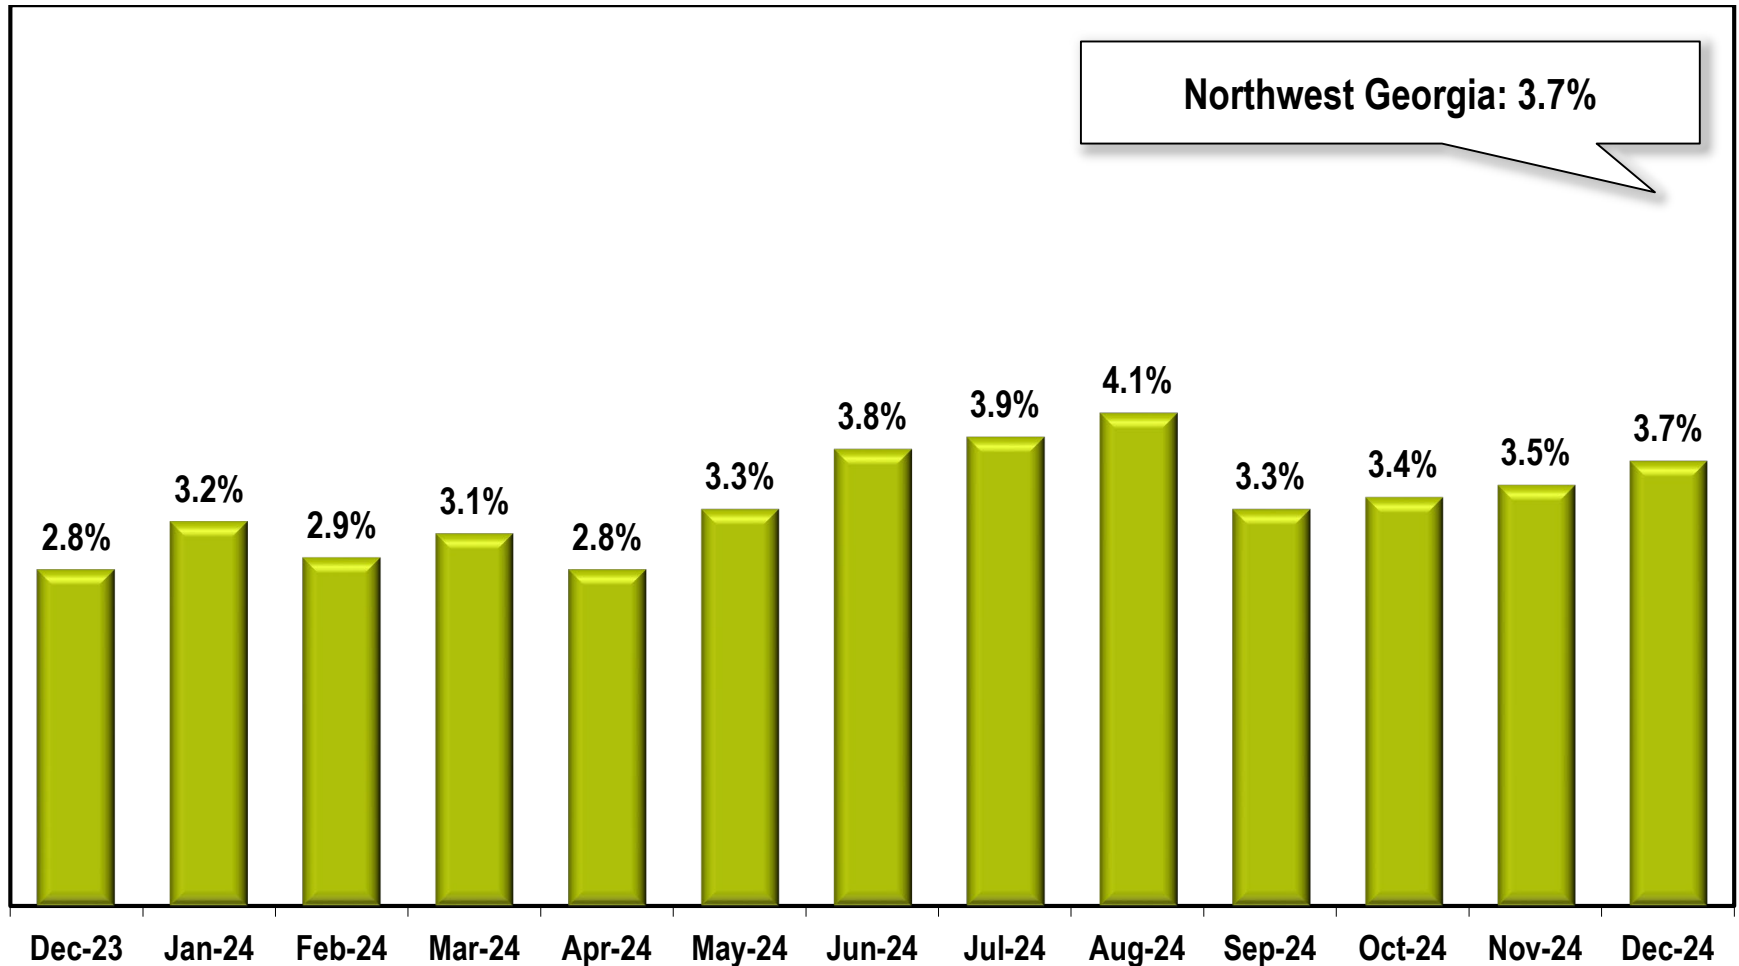

# Northwest Georgia Unemployment Rate

(Not Seasonally Adjusted)

Note: Northwest Georgia Region includes Bartow, Catoosa, Chattooga, Dade, Fannin, Floyd, Gilmer, Gordon, Haralson, Murray, Paulding, Pickens, Polk, Walker, and Whitfield counties.