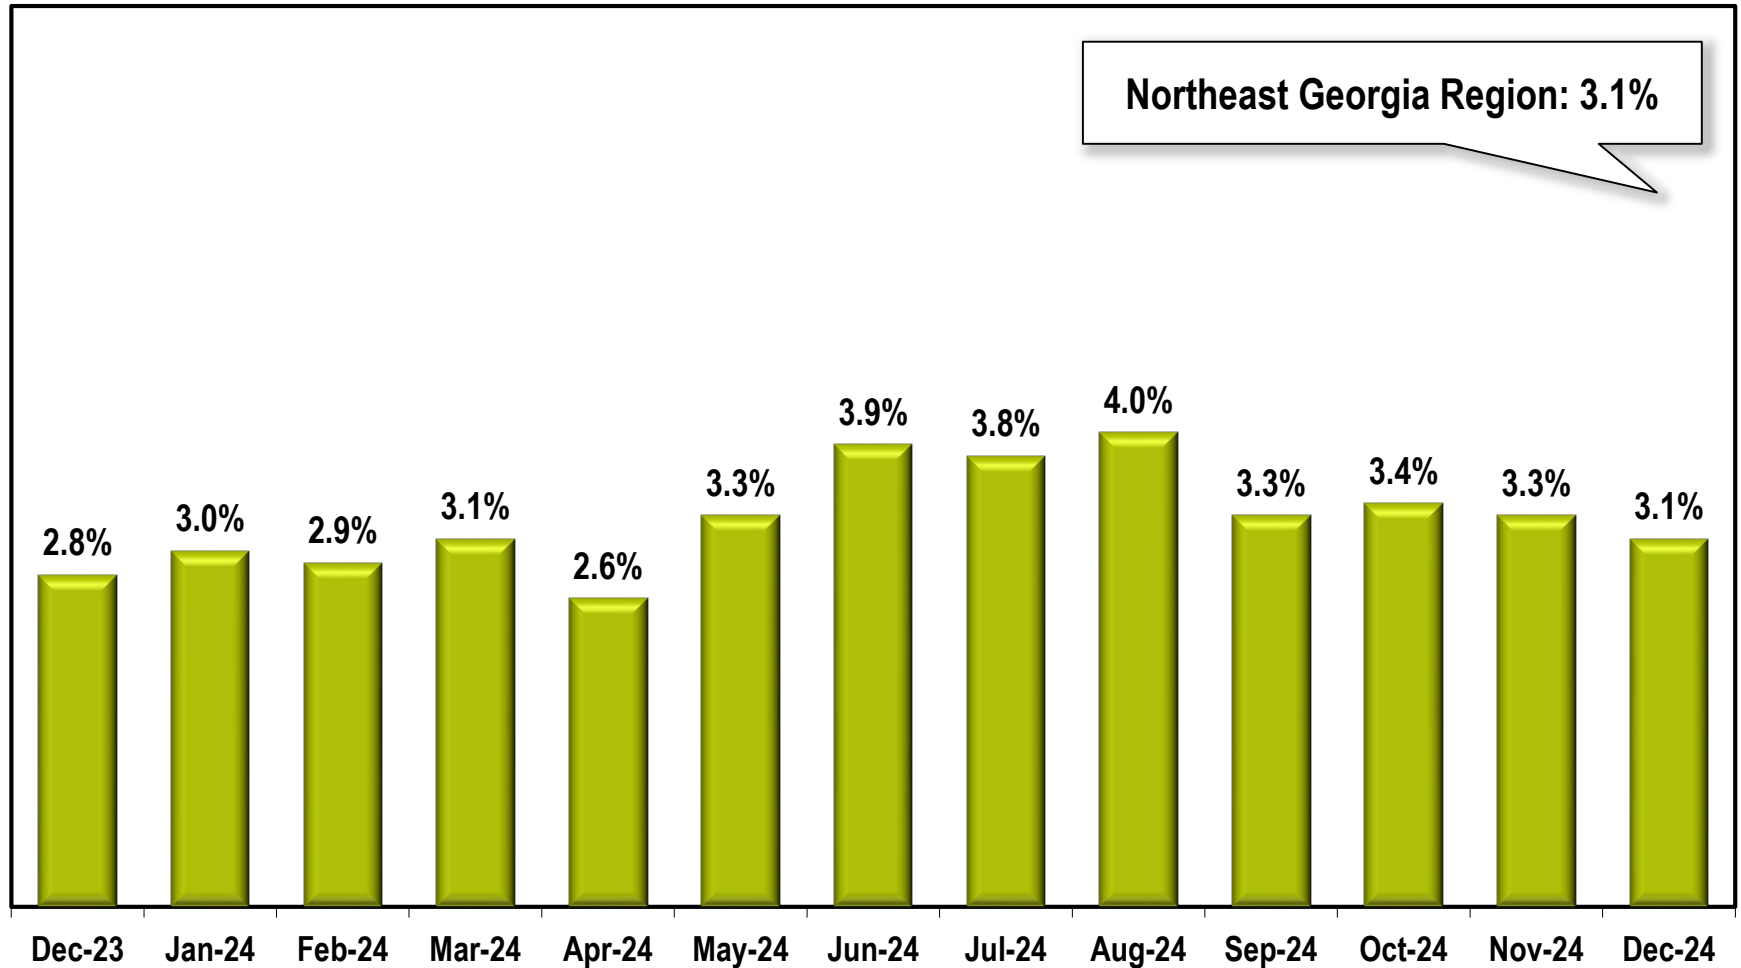

Northeast Georgia Region Unemployment Rate (Not Seasonally Adjusted)

Note: Northeast Georgia Region includes Barrow, Clarke, Elbert, Greene, Jackson, Jasper, Madison, Morgan, Newton, Oconee, Oglethorpe, and Walton counties.