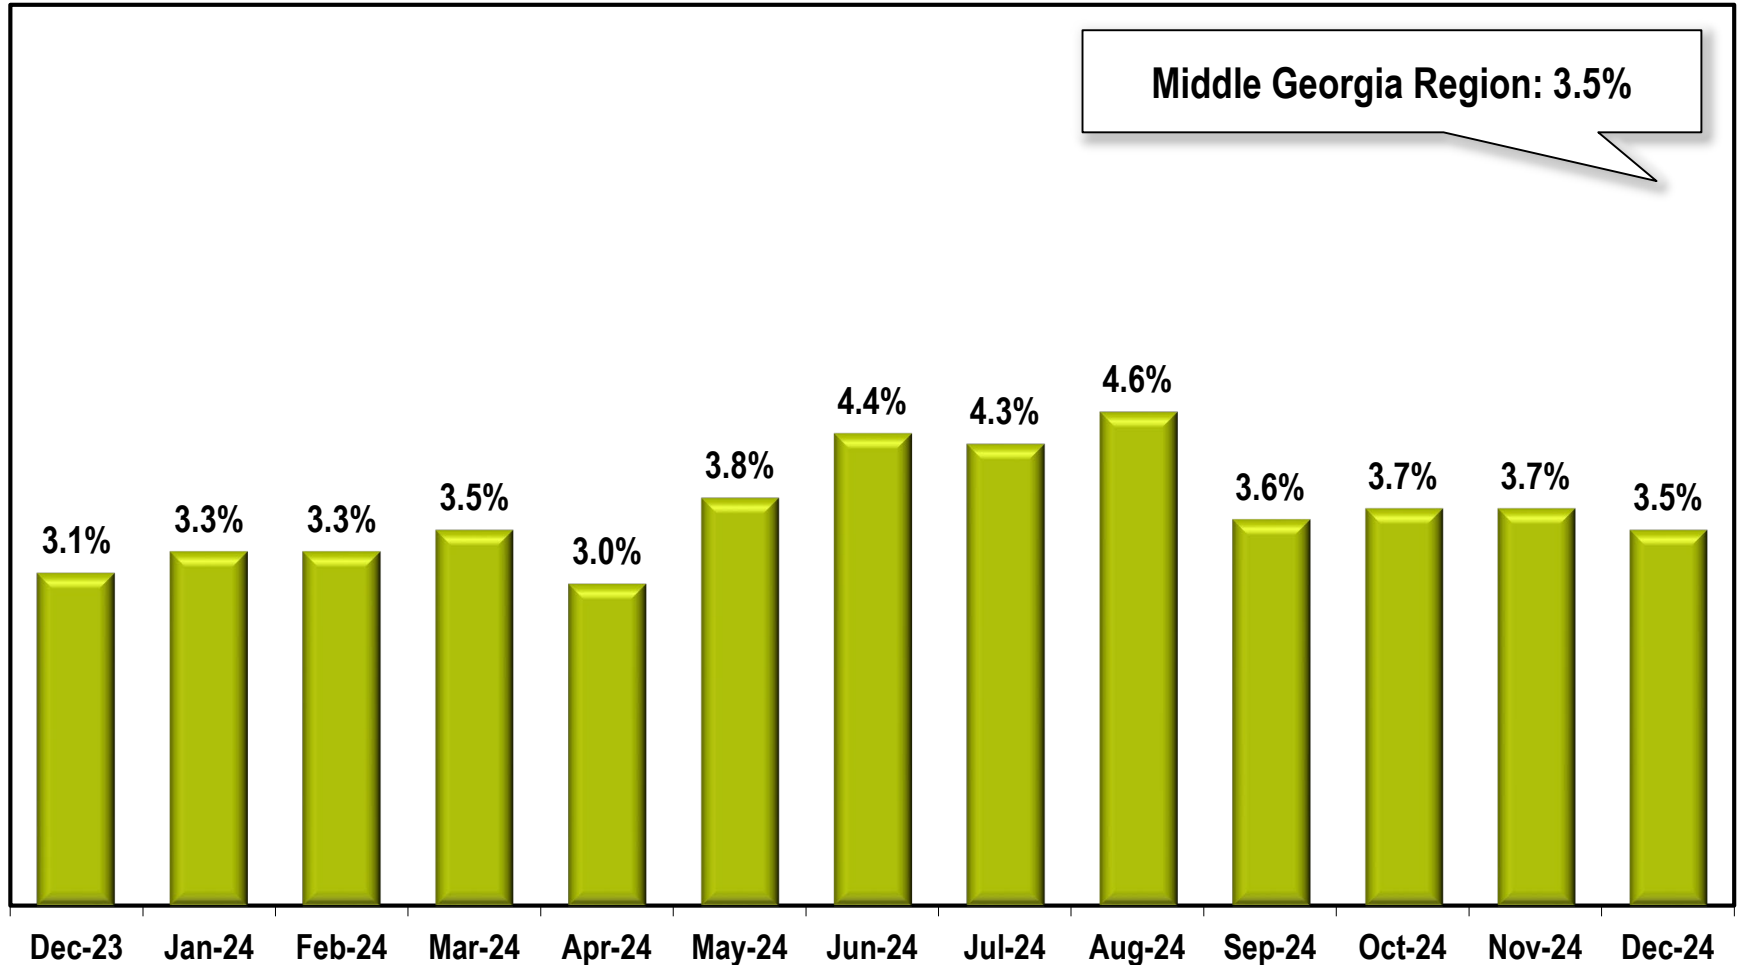

Middle Georgia Region Unemployment Rate

(Not Seasonally Adjusted)

Note: Middle Georgia Region includes Baldwin, Bibb, Crawford, Houston, Jones, Monroe, Pulaski, Peach, Putnam, Twiggs, and Wilkinson counties.