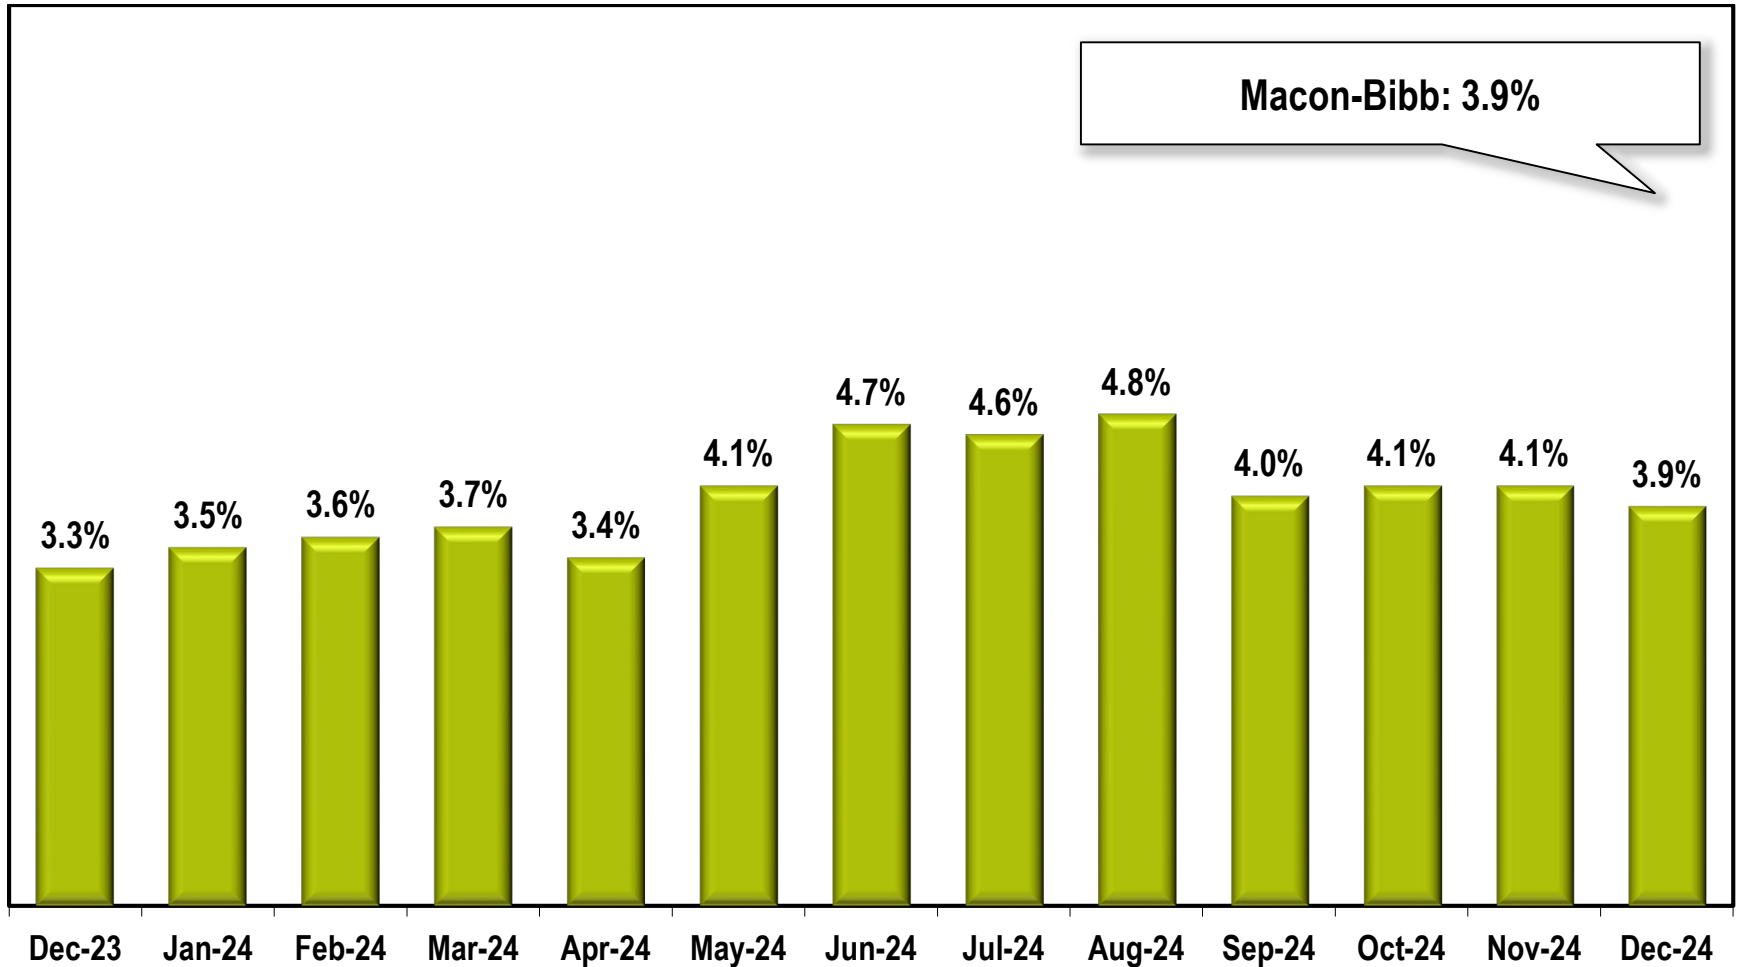

# Macon-Bibb Area Unemployment Rate

(Not Seasonally Adjusted)

Note: Macon-Bibb County Area includes Bibb, Crawford, Jones, Monroe, and Twiggs counties.

Source: Georgia Department of Labor – Bruce Thompson, Commissioner