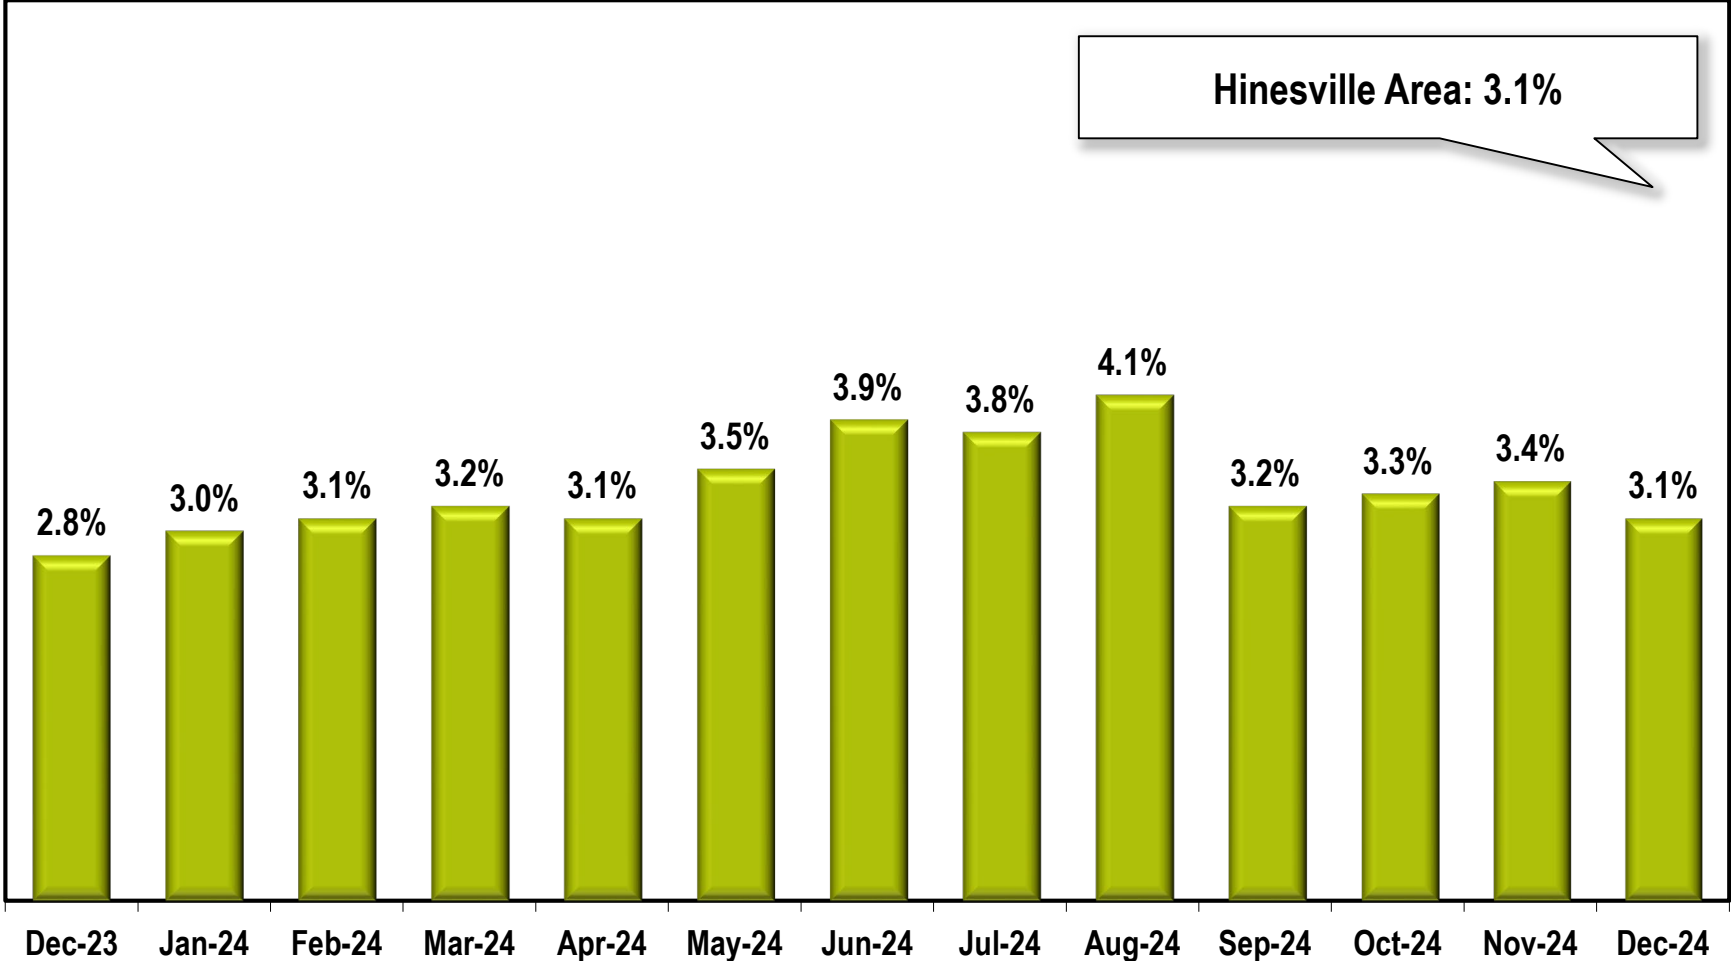

# Hinesville Area Unemployment Rate

(Not Seasonally Adjusted)

Note: Hinesville Area includes Liberty and Long counties.

Source: Georgia Department of Labor – Bruce Thompson, Commissioner