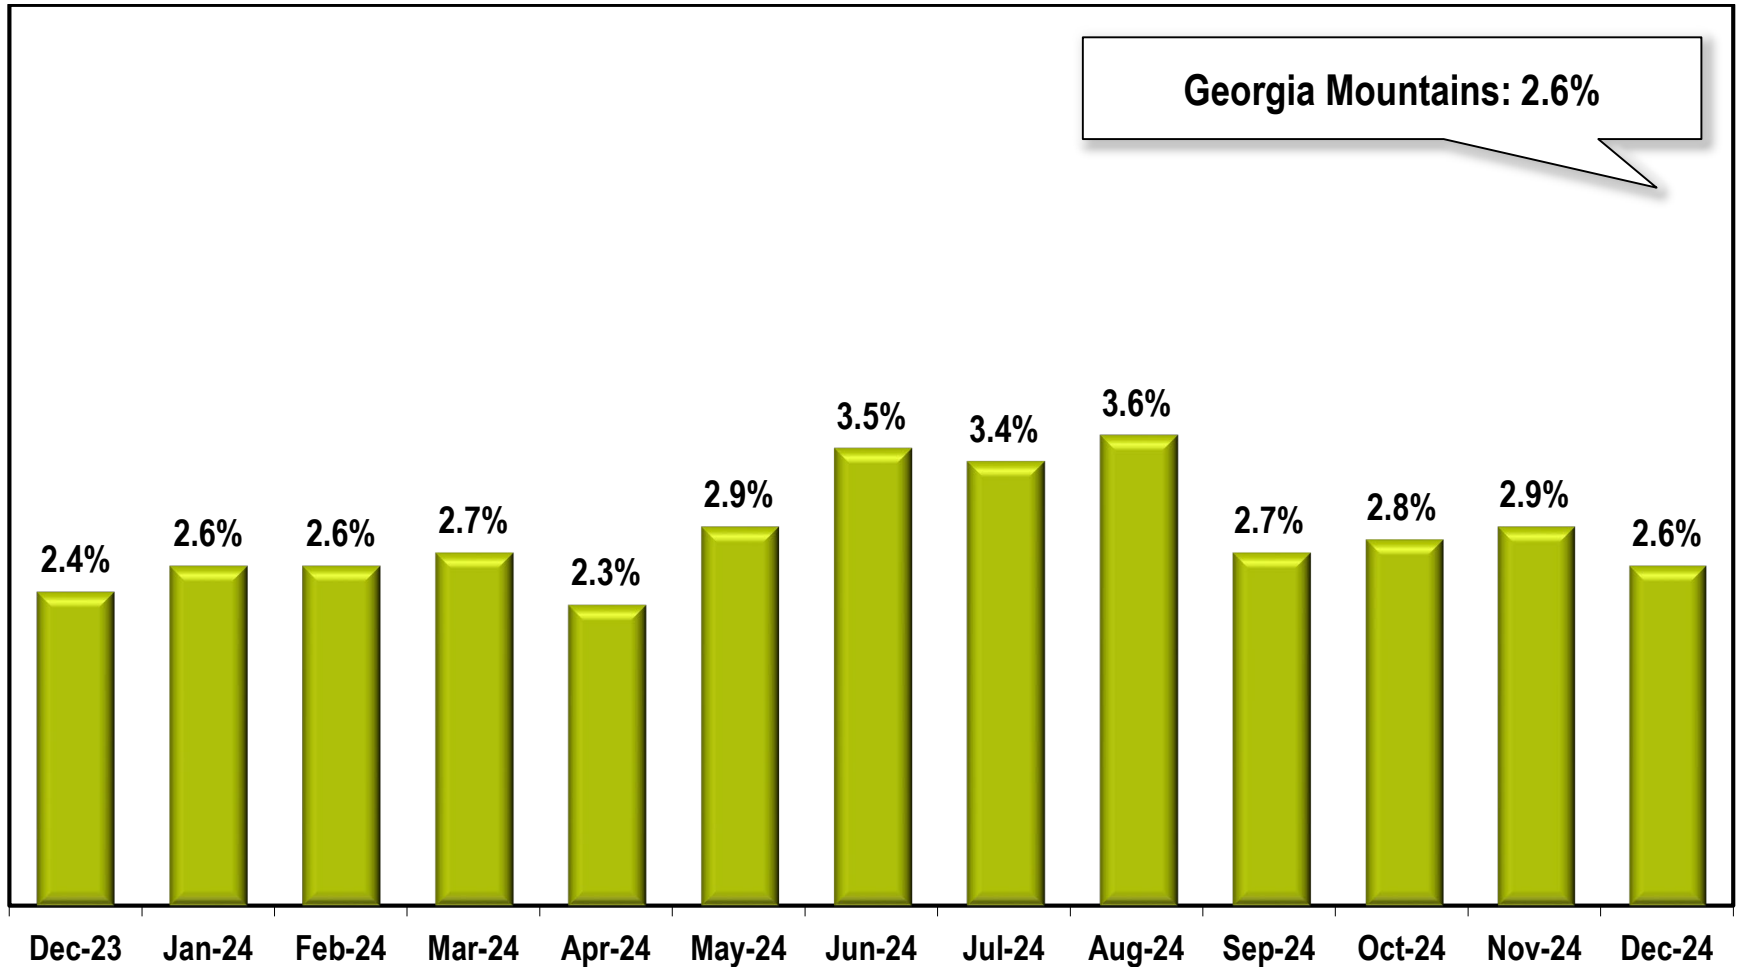

Georgia Mountains Area Unemployment Rate

(Not Seasonally Adjusted)

Note: Georgia Mountains Region includes Banks, Dawson, Franklin, Habersham, Hall, Hart, Lumpkin, Rabun, Stephens, Towns, Union, and White counties.