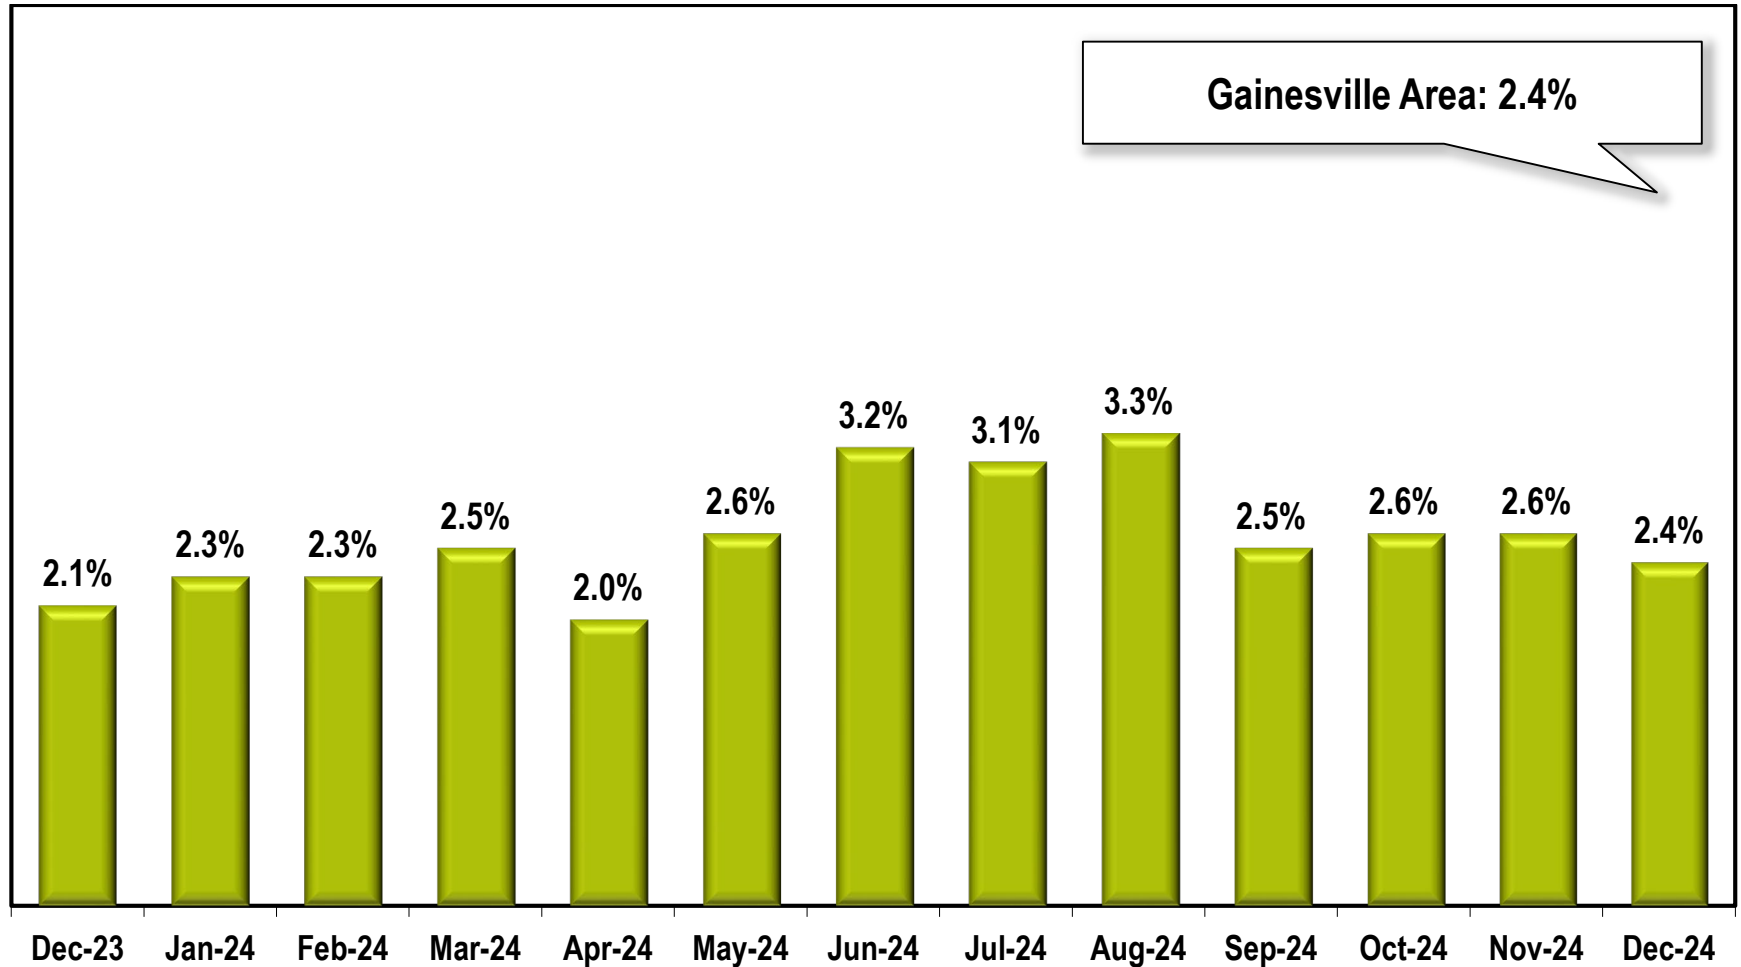

# Gainesville Area Unemployment Rate

(Not Seasonally Adjusted)

Note: Gainesville Area includes Hall County.

Source: Georgia Department of Labor – Bruce Thompson, Commissioner